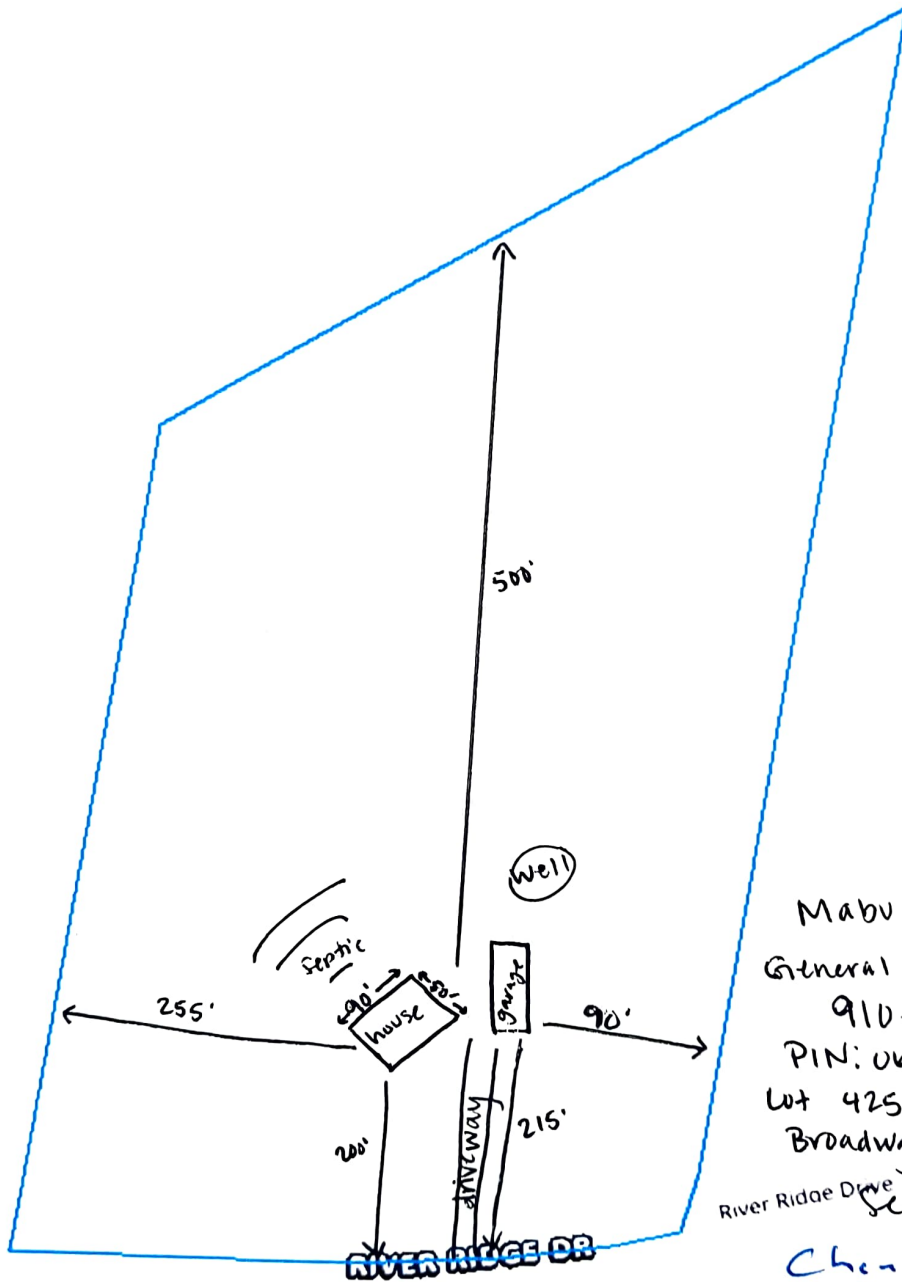

# Harnett GIS

GIS/E-911 Addressing  
December 17, 2020

1 inch = 188 feet

NOT FOR LEGAL USE

Mabus Farm +  
General Contracting LLC  
910-992-8180  
PIN: 0612-39-5561  
Lot 425 River Ridge Dr.  
Broadway NC 27505

River Ridge Drive  
Seth Mabus  
Change es of 10 Dec

Change es of 10 Dec