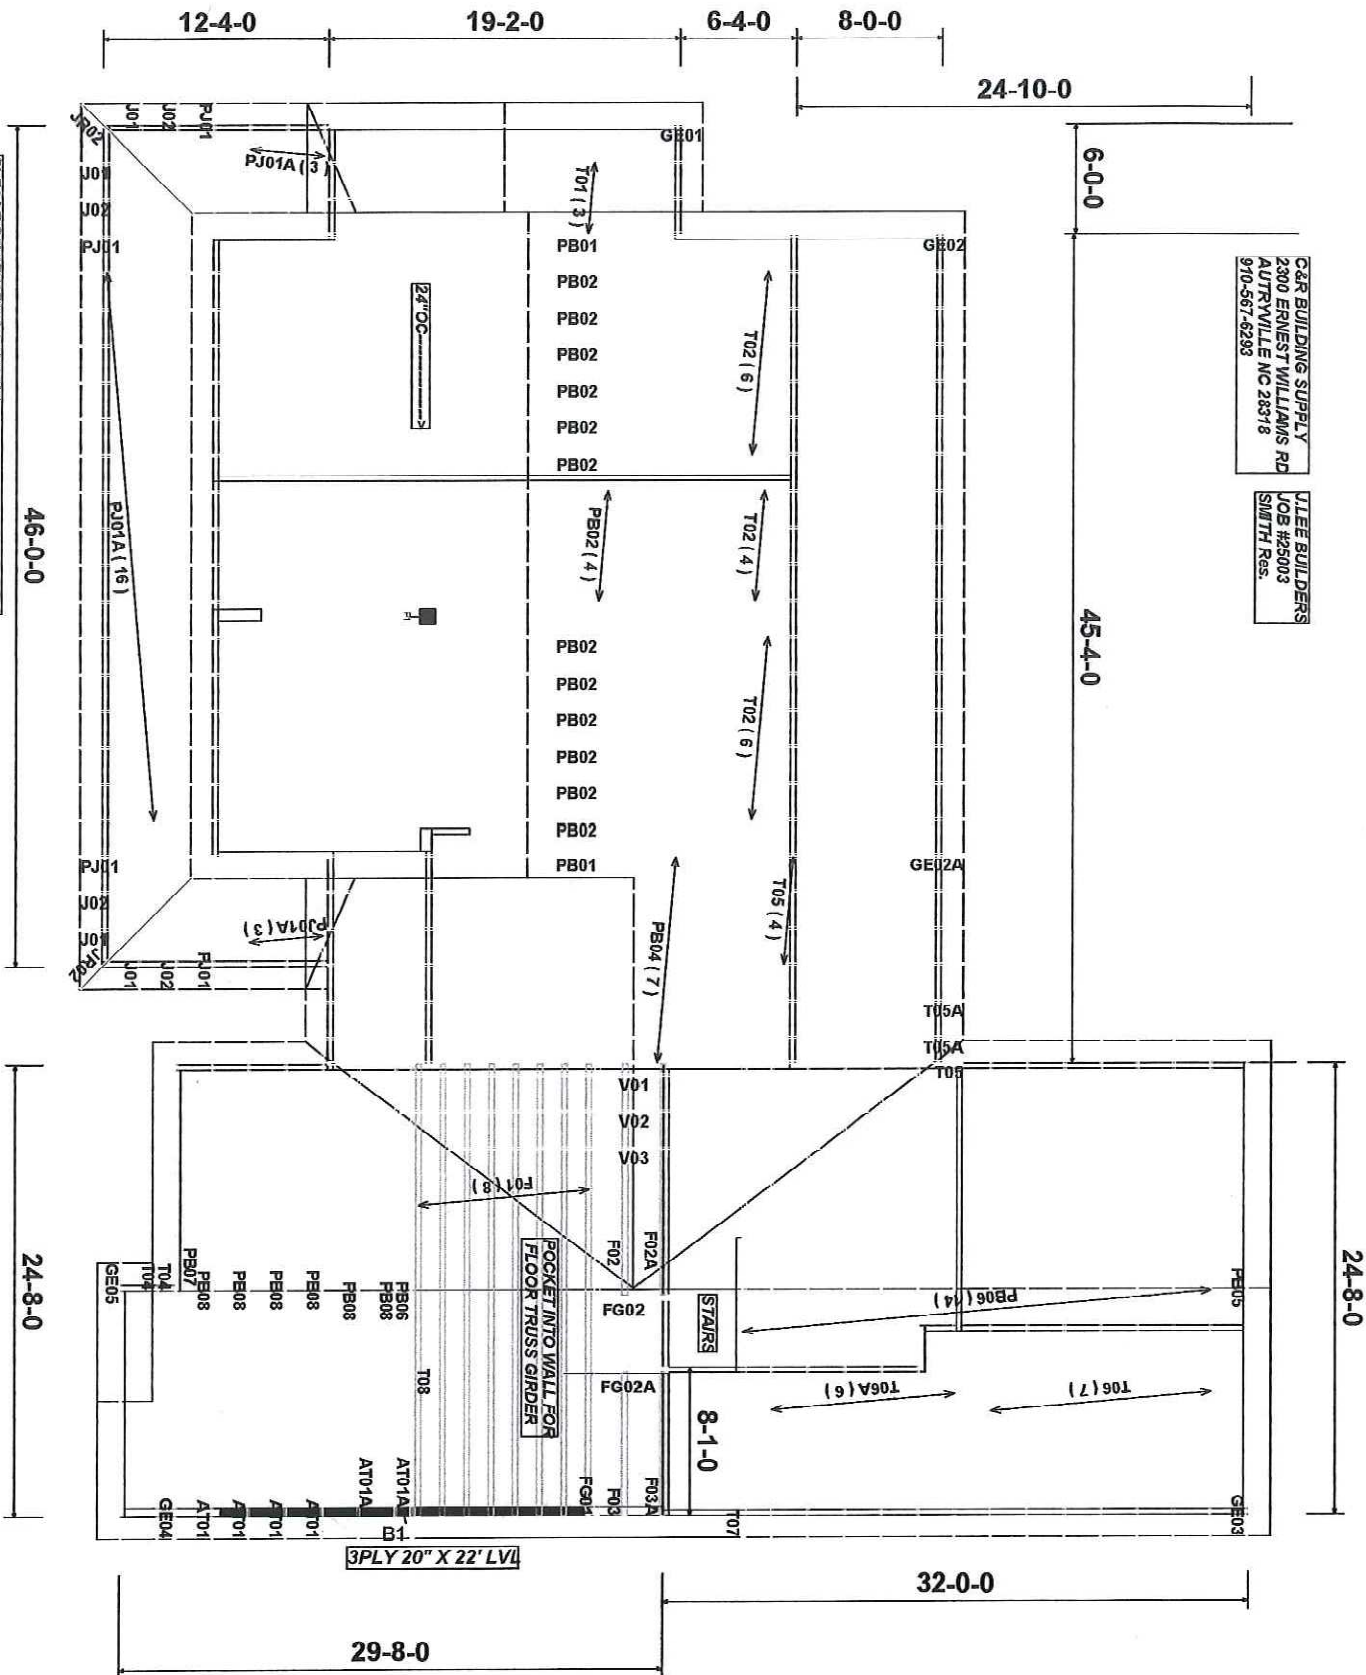

C&R BUILDING SUPPLY
2300 ERNEST WILLIAMS RD
AURRYVILLE NC 28378
910-567-6293

JLEB BUILDERS
JOB #2503
SMITH RES.

PLEASE REVIEW THIS LAYOUT
IT IS THE RESPONSIBILITY OF CUSTOMER TO REVIEW ALL
DRAWINGS.

DROP GARGAE PLATE 12"