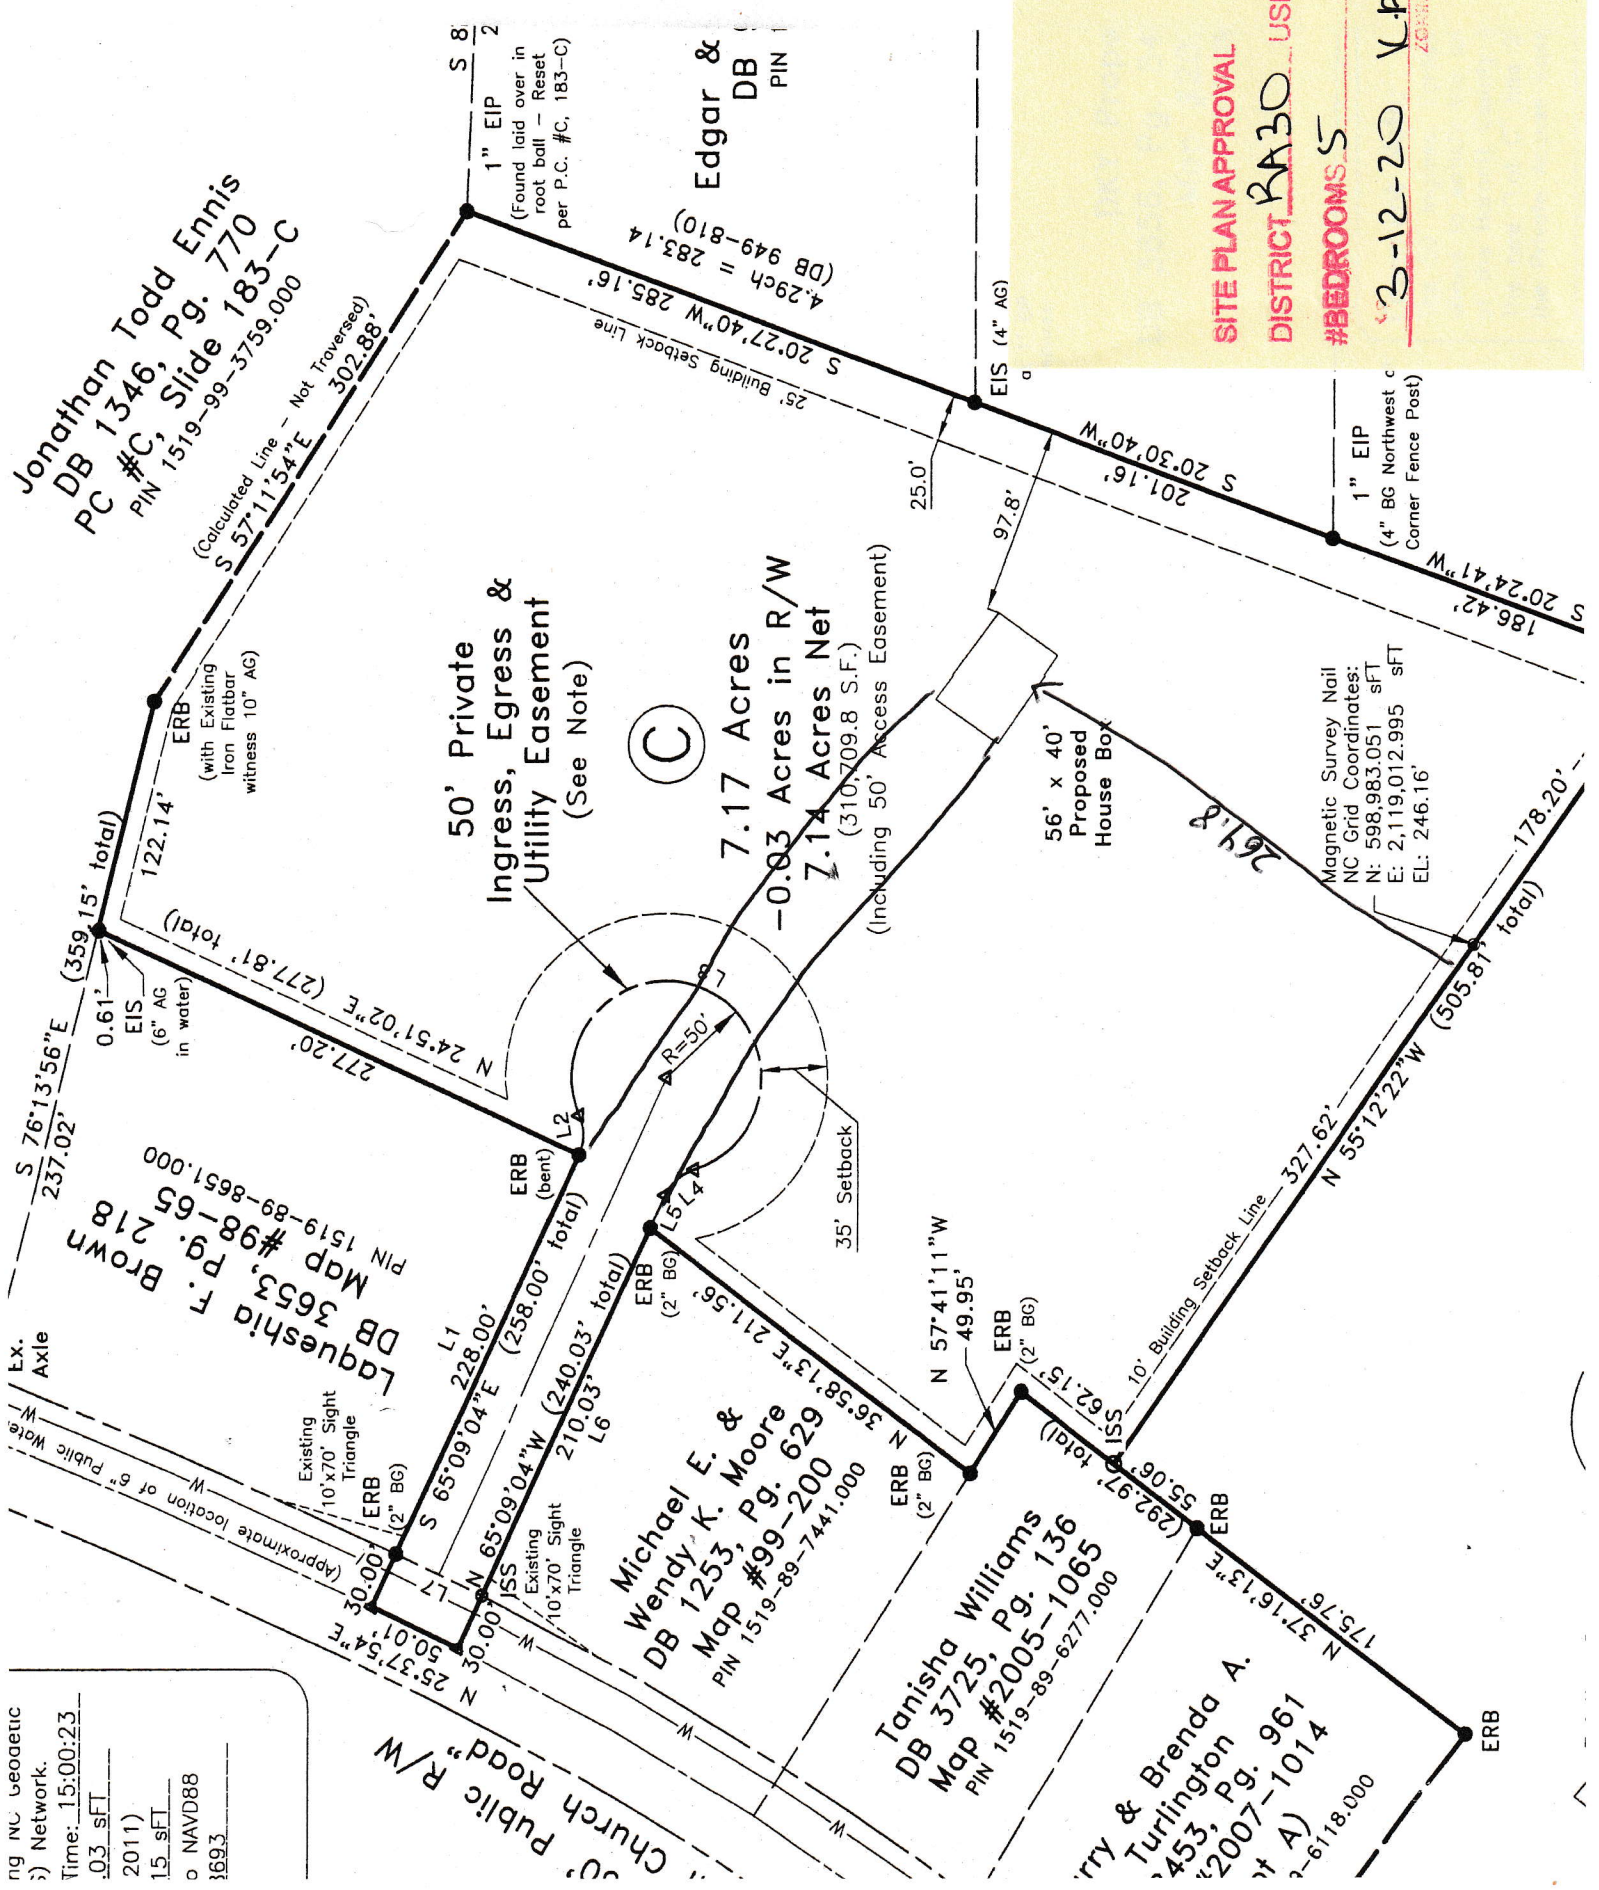

ing NC Geodetic
 Network
 Time: 15:00:23
 03 sFT
 2011
 15 sFT
 NAVD88
 1693

SITE PLAN APPROVAL
 DISTRICT **R330** USE **SFD**
 #BEDROOMS **5**
 3-12-20 **V.A.G.**
 ZONING ADMINISTRATOR