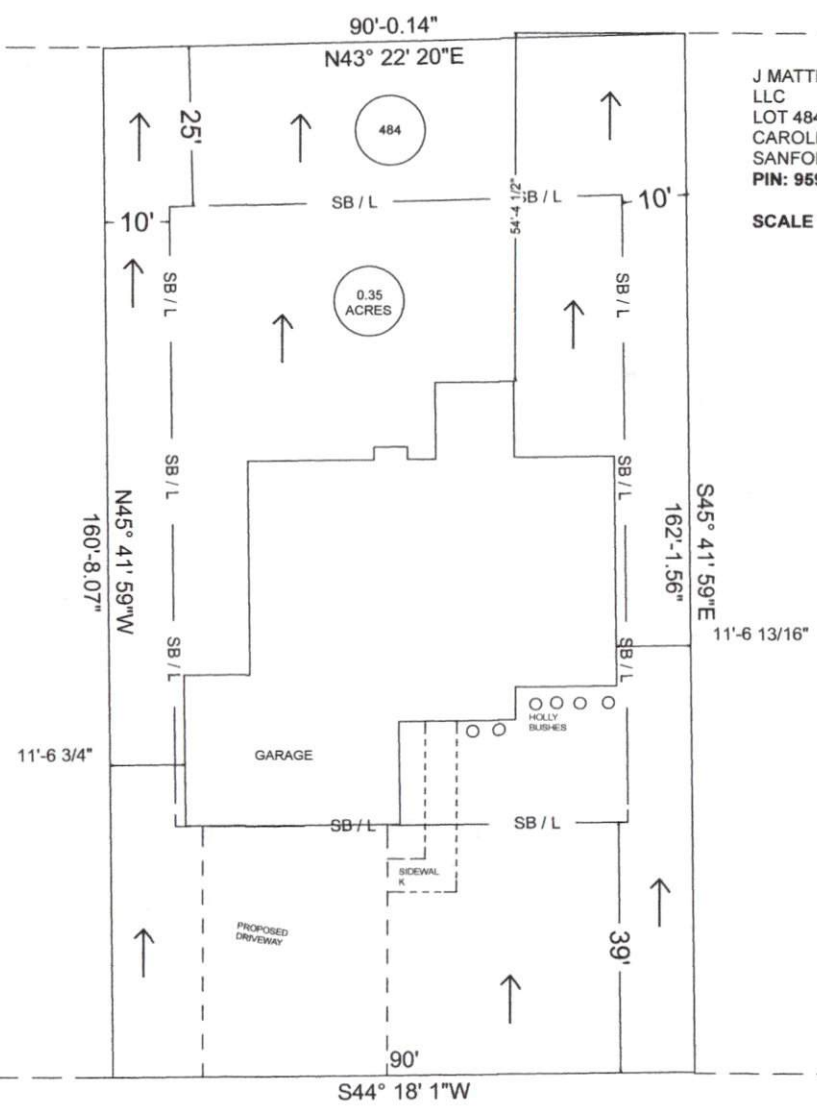

J MATTHEWS BUILDER/DEVELOPER
LLC
LOT 484 BLOCK R
CAROLINA LAKES
SANFORD NC 27332
PIN: 9595-46-4516.000
SCALE 1" = 30'

485

483

MAPLEWOOD
DRIVE
50' PRIVATE R/W