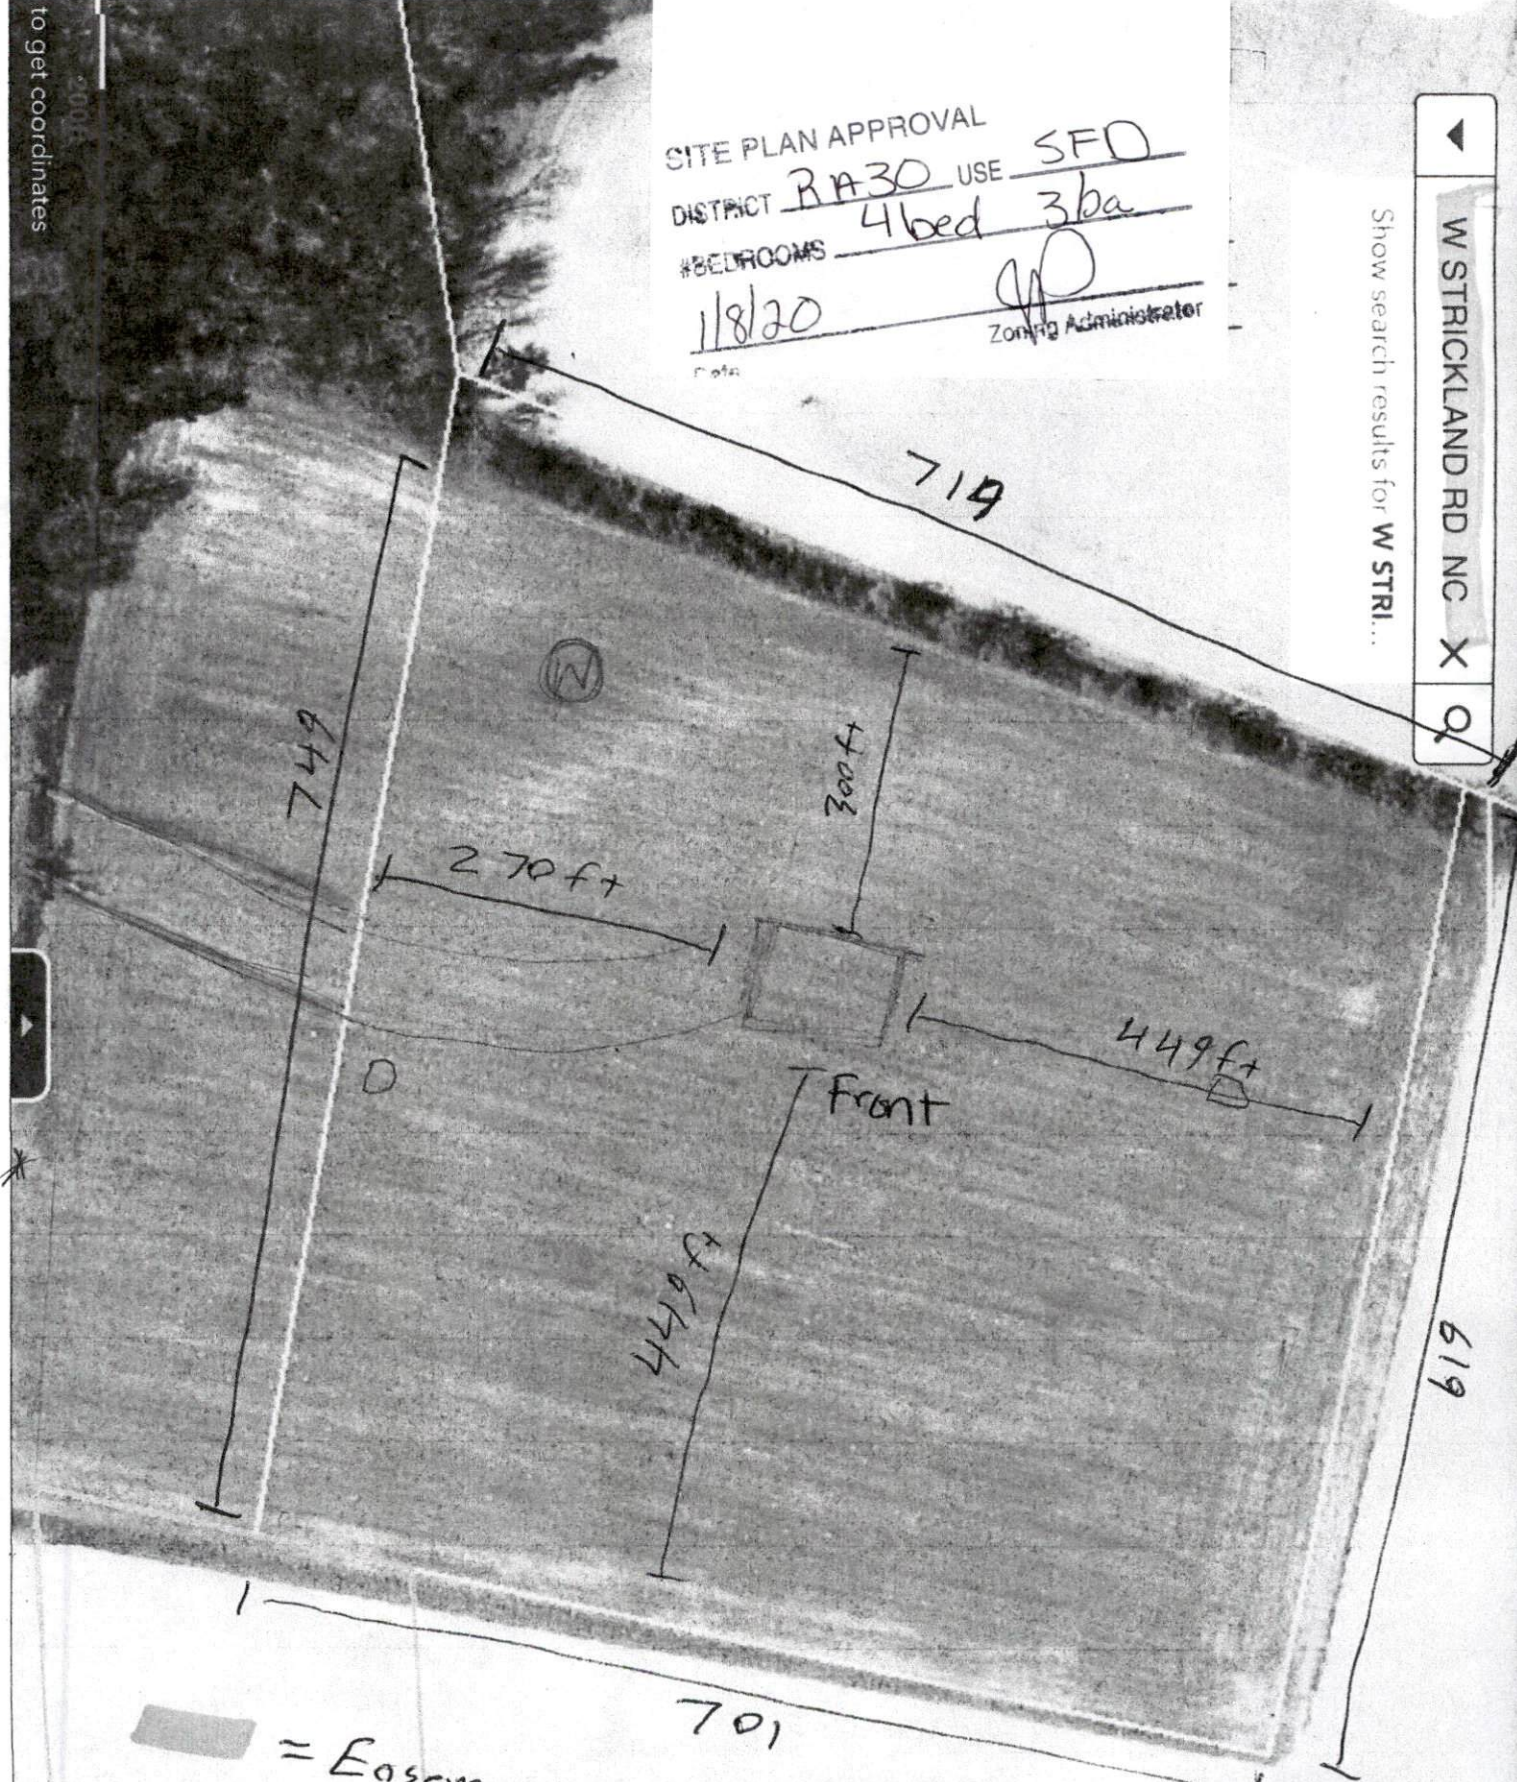

to get coordinates

SITE PLAN APPROVAL

DISTRICT RA30

USE SFD

#BEDROOMS 4bed

3ba

11/8/20

[Signature]
Zoning Administrator

Show search results for W STRI...

W STRICKLAND RD NC X

Q

= Easement

701

Lot 9

PIN # 1537-42-2108.000