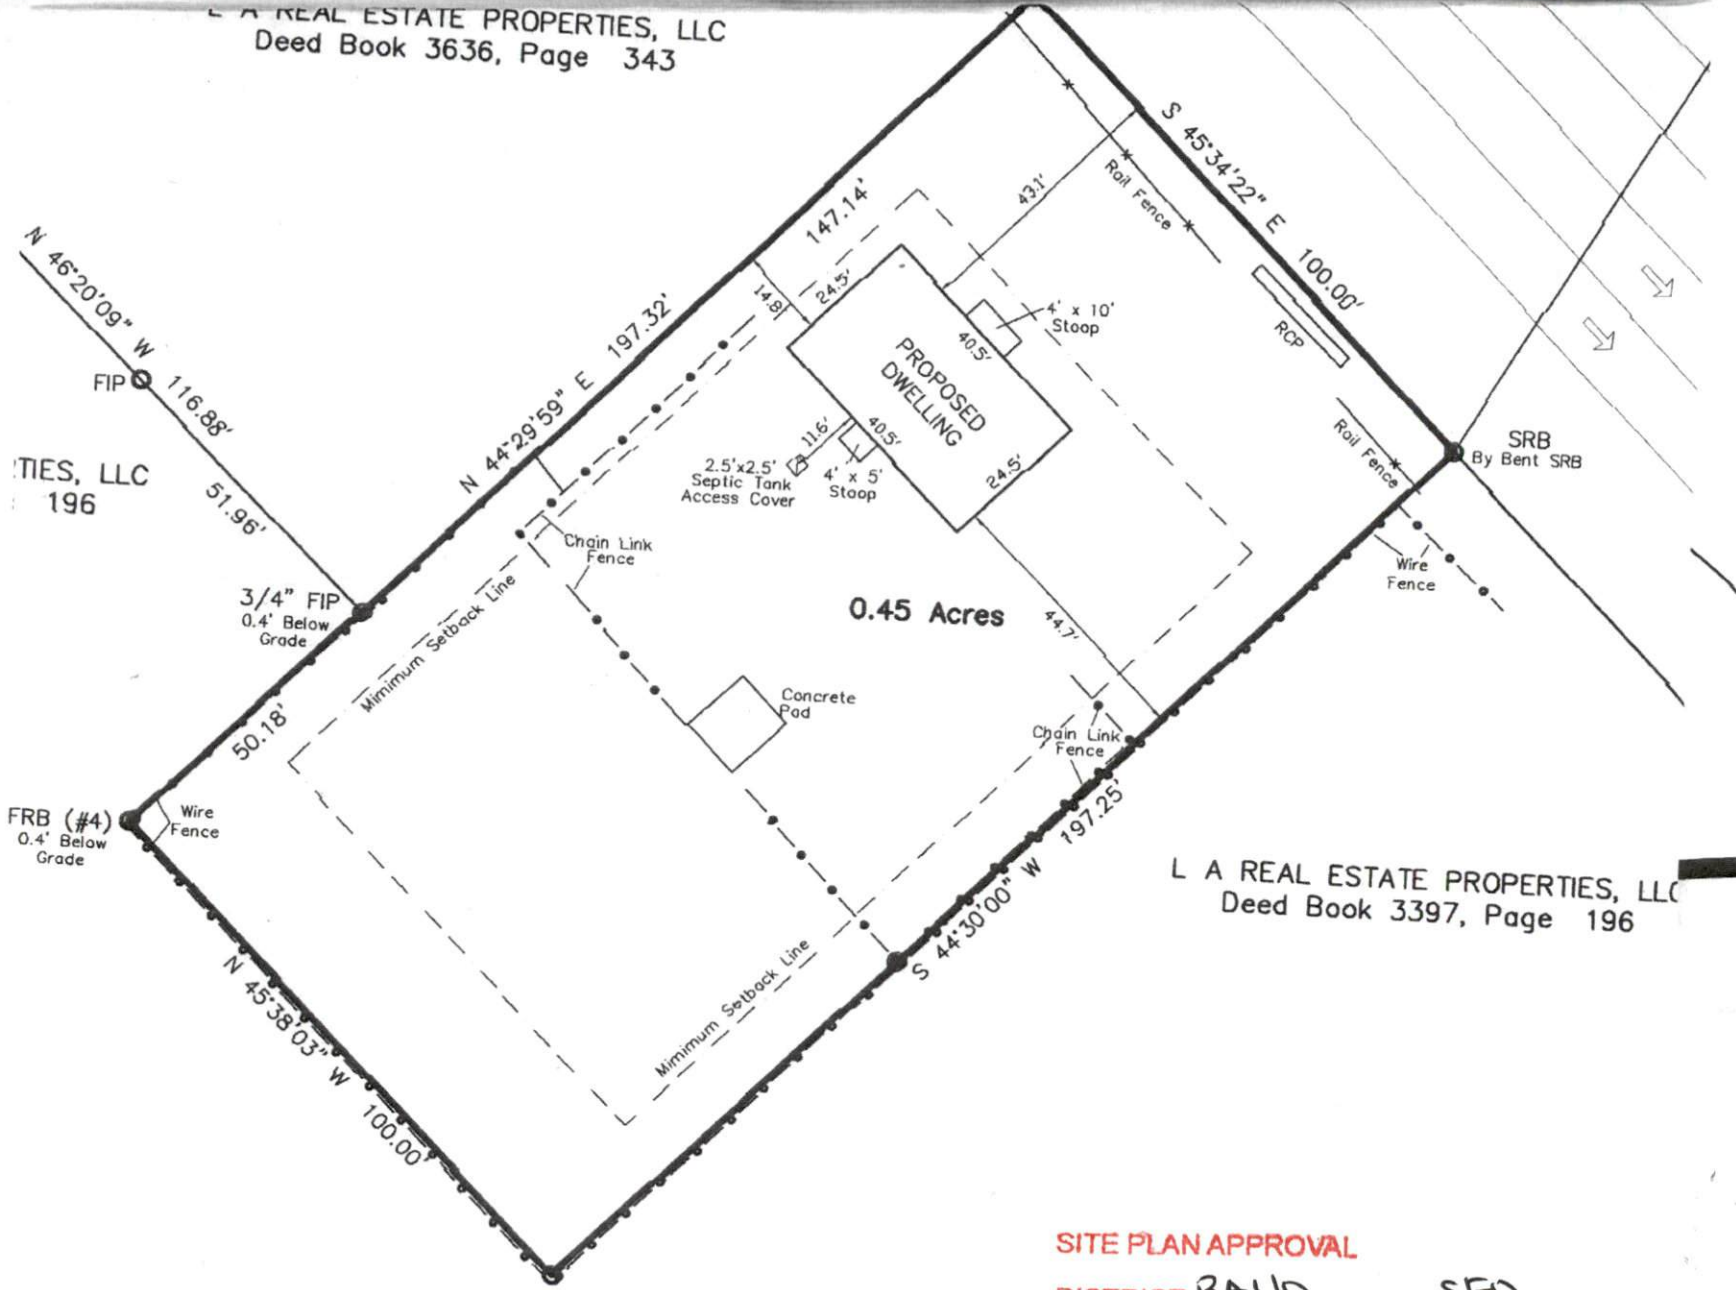

L A REAL ESTATE PROPERTIES, LLC
Deed Book 3636, Page 343

N 46°20'09" W 116.88'
FIP
L A REAL ESTATE PROPERTIES, LLC
196

FRB (#4)
0.4' Below
Grade

3/4" FIP
0.4' Below
Grade

FRB (#4)
0.4' Below
Grade

L A REAL ESTATE PROPERTIES, LLC
Deed Book 3397, Page 196

SITE PLAN APPROVAL
 DISTRICT RA40 USE SFO
 #BEDROOMS 3
10-14-11 KA-6
 ZONING ADMINISTRATOR