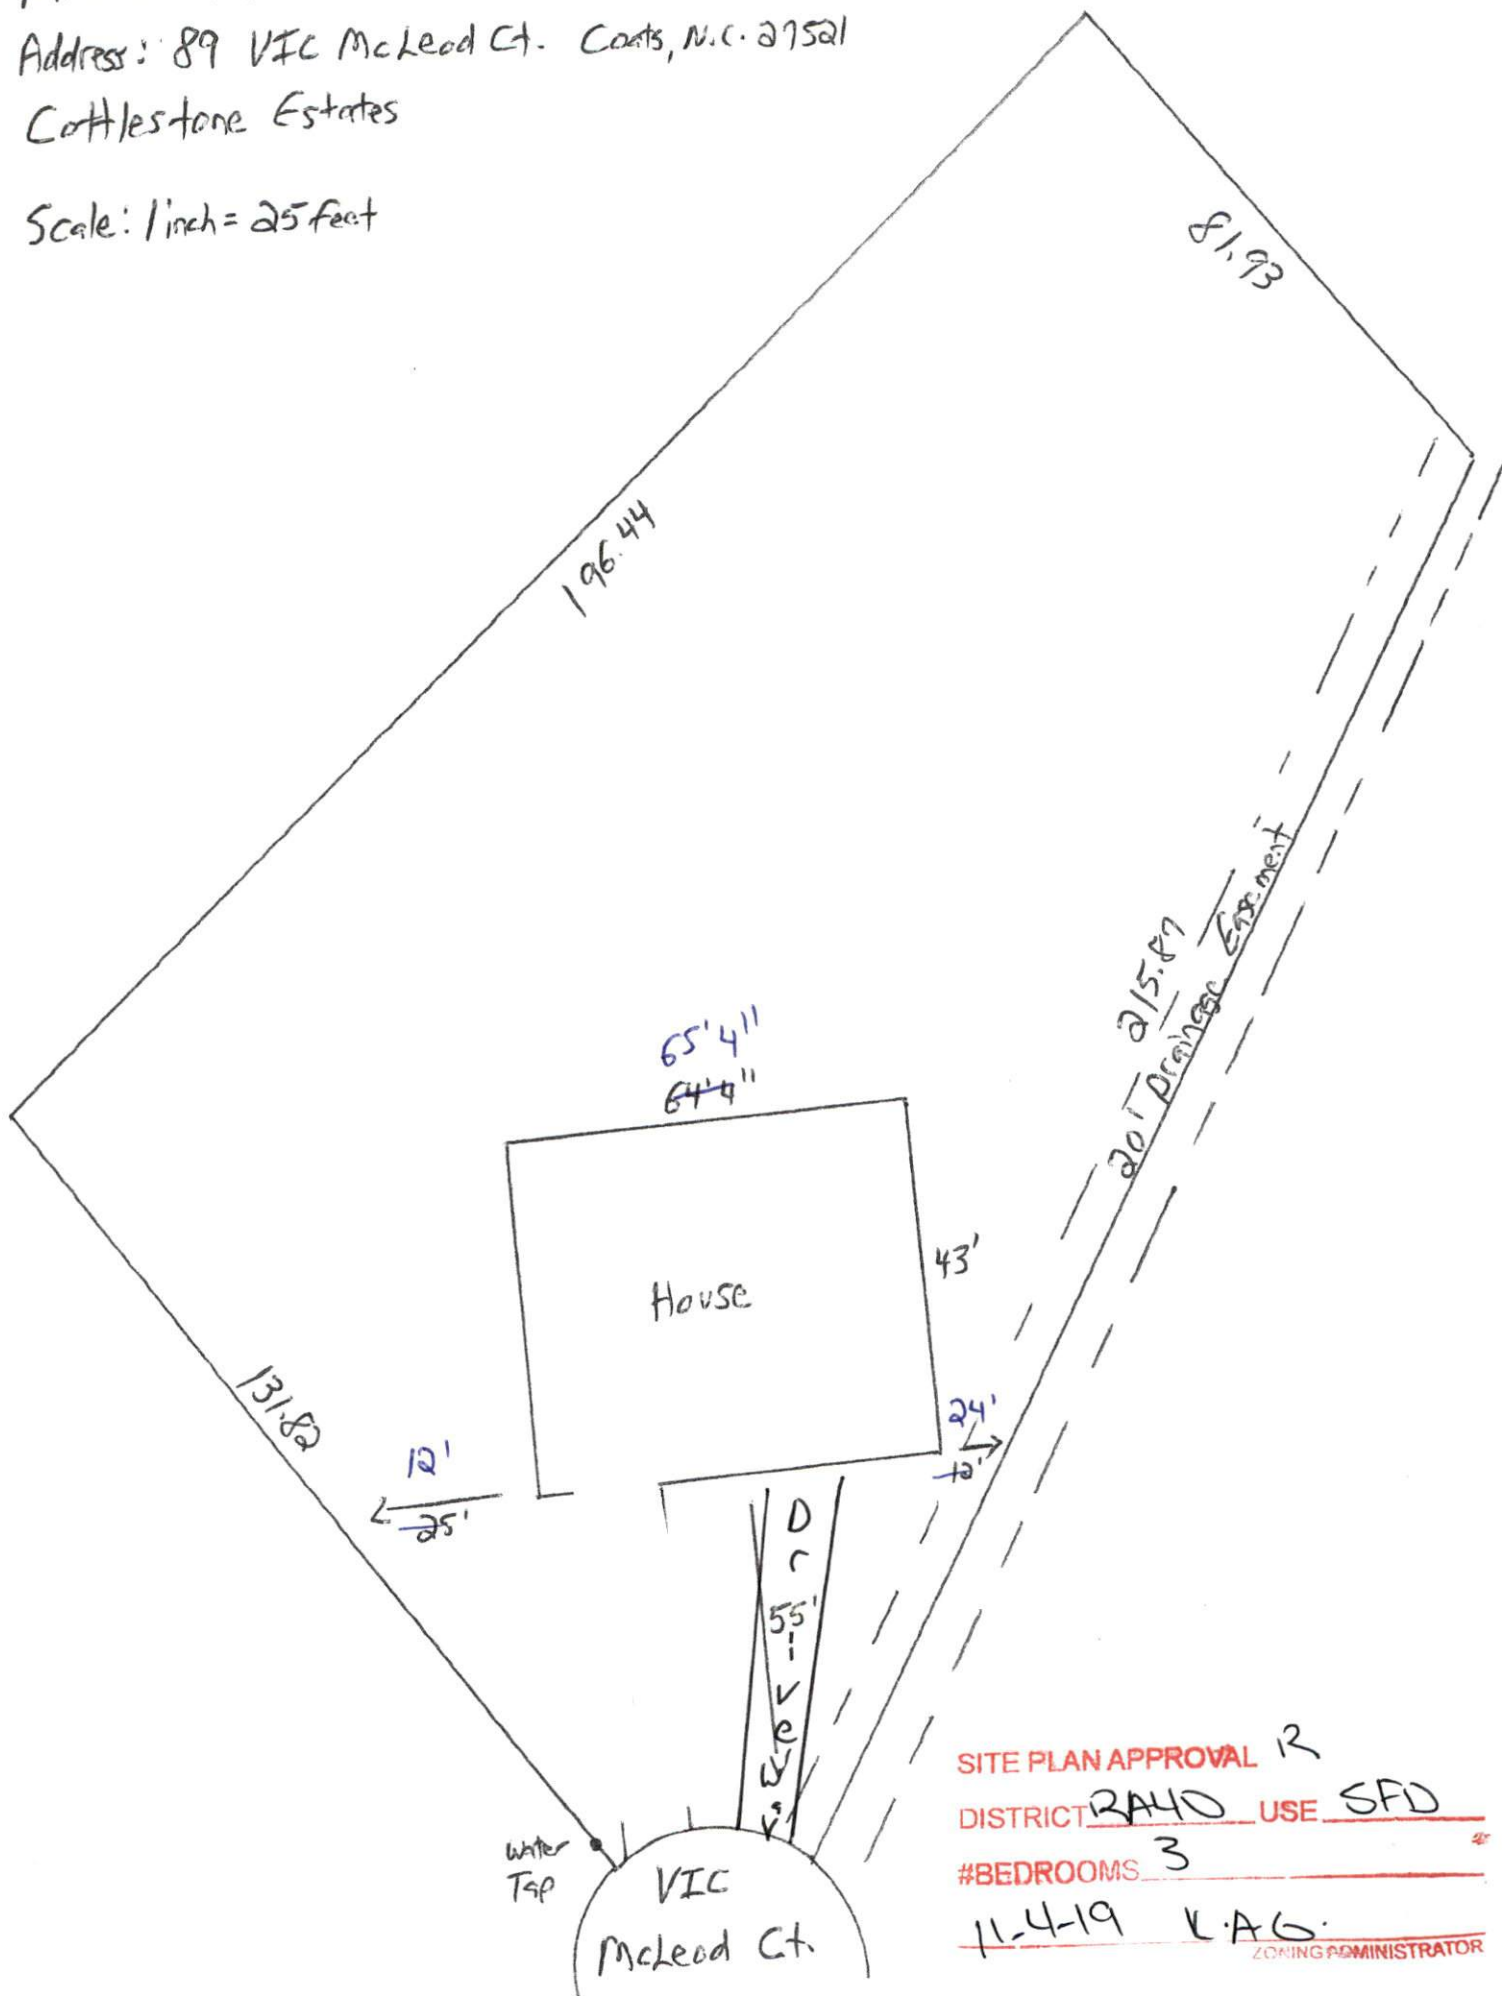

Pin# 0589-79-9364.000

Address: 89 VIC McLeod Ct. Coats, N.C. 27521

Cottleston Estates

Scale: 1 inch = 25 feet

SITE PLAN APPROVAL R
DISTRICT RA40 USE SFD
#BEDROOMS 3
11-4-19 K.A.G.
ZONING ADMINISTRATOR