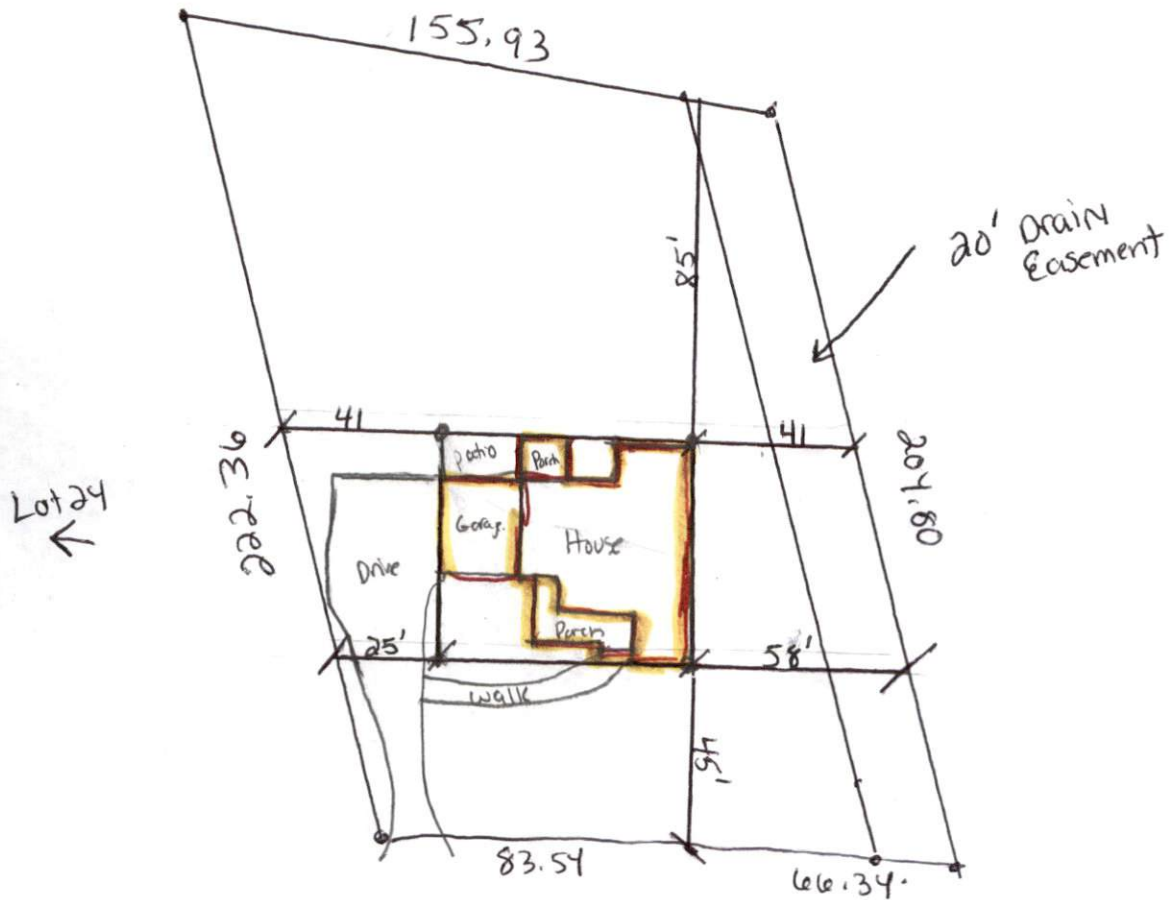

Stephansen Builders Inc.  
Revised Final Site Plan

Lot 25 Morgan Farm  
73 Simply Country Lane  
Lillington NC 27546  
Paper 6-19-79  
Lot size .164 acres.

# Revised Site Plan

Simply Country Lane  
Scale 1" = 50'