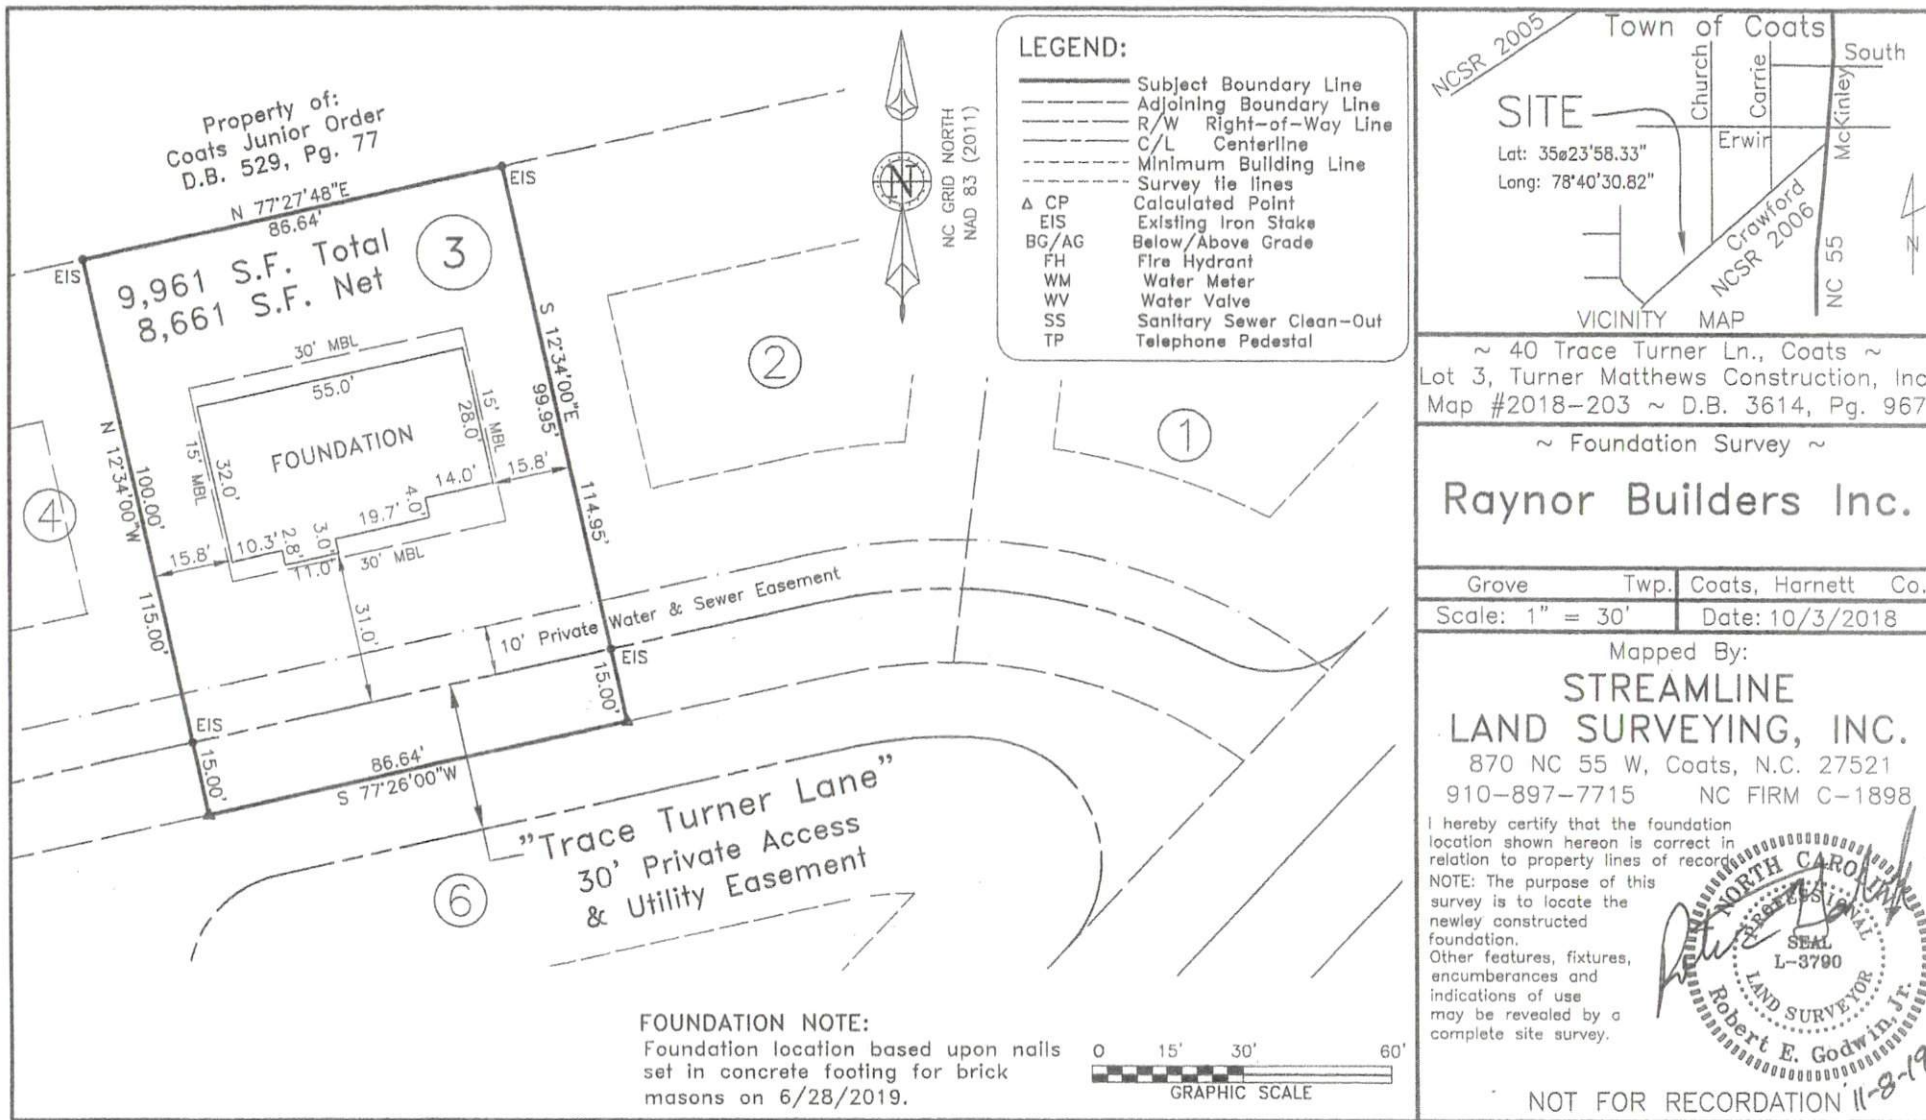

24 trace turner lane

R.E.G.

DATA\0690\180601MA (Foundation Lot-3)