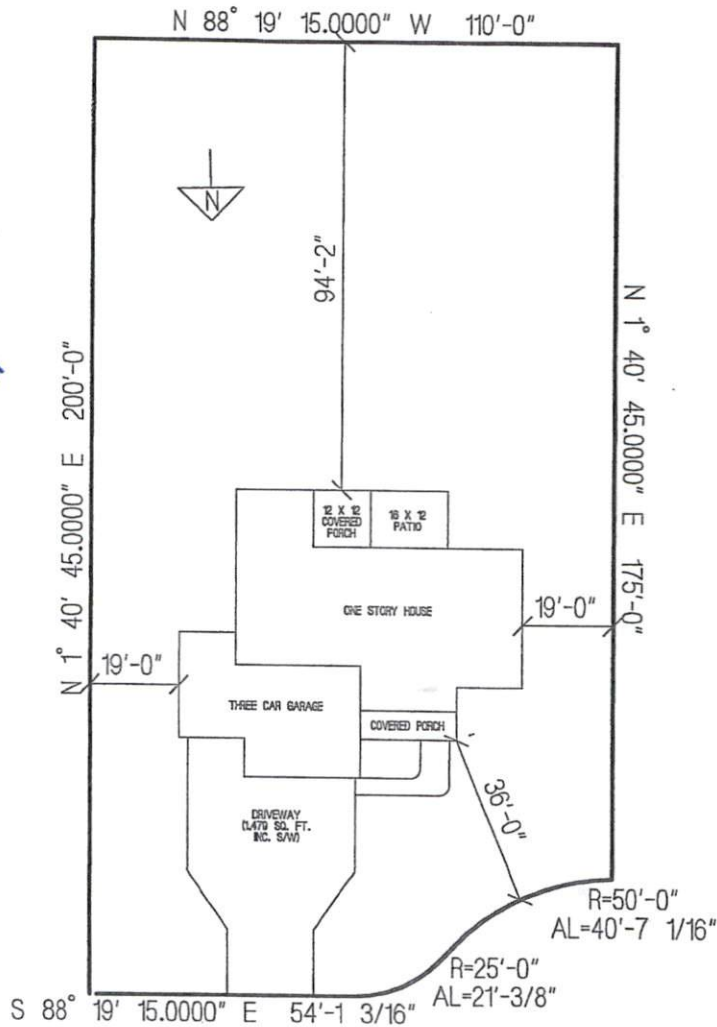

5/28/19  
 New  
 Site Plan  
 Smaller House  
 No EH needed

TREASURE DRIVE

CUMBERLAND HOMES, INC.  
 THE SALEM IIA 3RD CAR GARAGE  
 LOT # 24 SOUTH CREEK  
 SCALE: 1"=40'