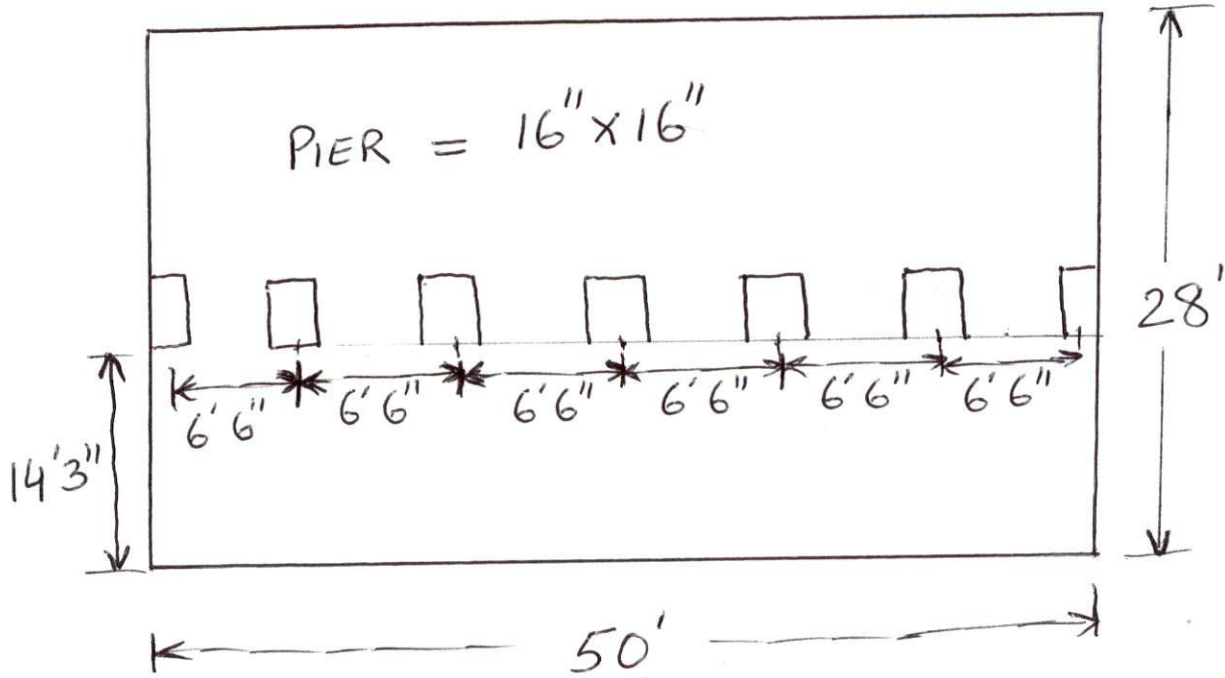

PARM SANDHAR

PIER SIZE = 16" X 16"