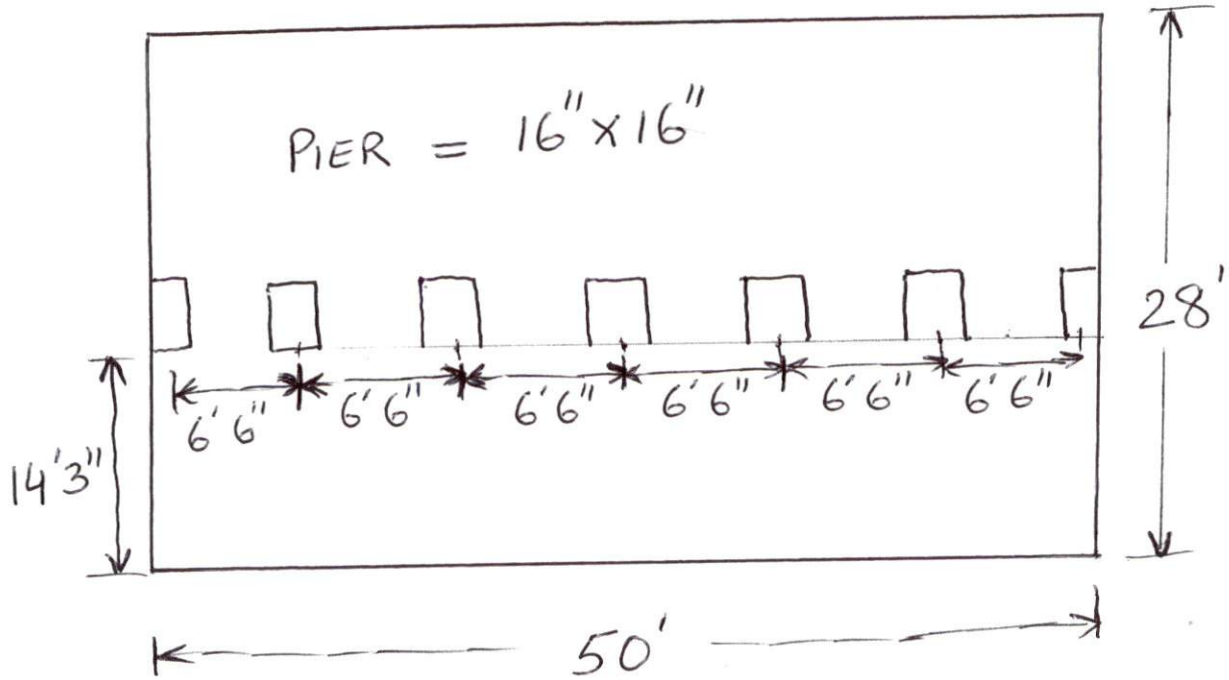

PARM SANDHAR

PIER SIZE = 16" X 16"