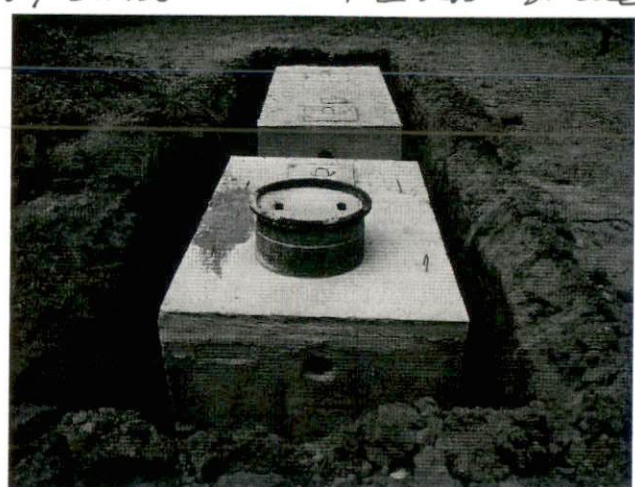

Tim MARK CRAFT lot 18 7p 5 Meadow Acres 8-17-07 SR1428 lean Sinter RD ^{Amesbury} gashed

MANUFACT lot 18 Spring Meadow Acres 8-17-07
S4422 Gino Smith (C)
Hmldshubel

JM/