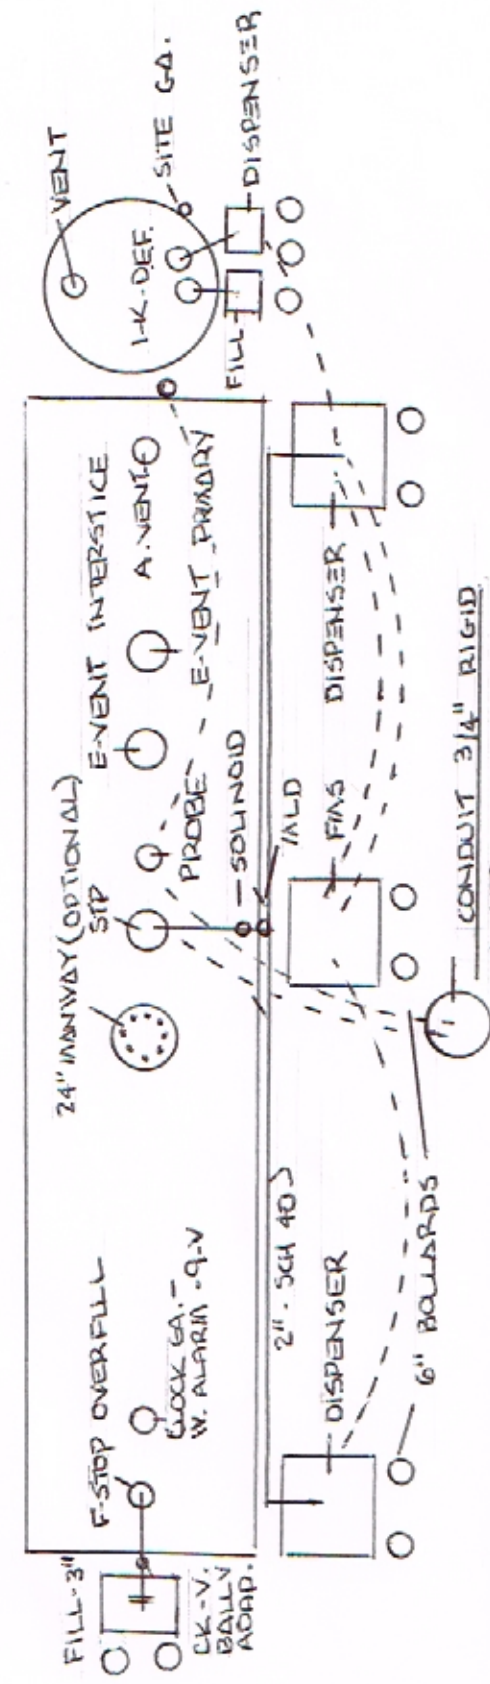

~~0 E-STOP PER CODE~~ WALL

\* TANK OPENING LOCATIONS MAY VARY - SEE DETAIL

- 1 STP
- 1 NIK SOLINOID
- 3 DISPENSERS
- 2 PIAS
- 1 E-STOP
- 4 LOW VOLTAGE - LOOP PROBES
- 3 SPARE

SHOP 100'

BENNETT HAULING - NO SCALE  
 UL-2085 DOUBLE WALL DIE. AST 12K  
 D.E.F. 1-K TLP