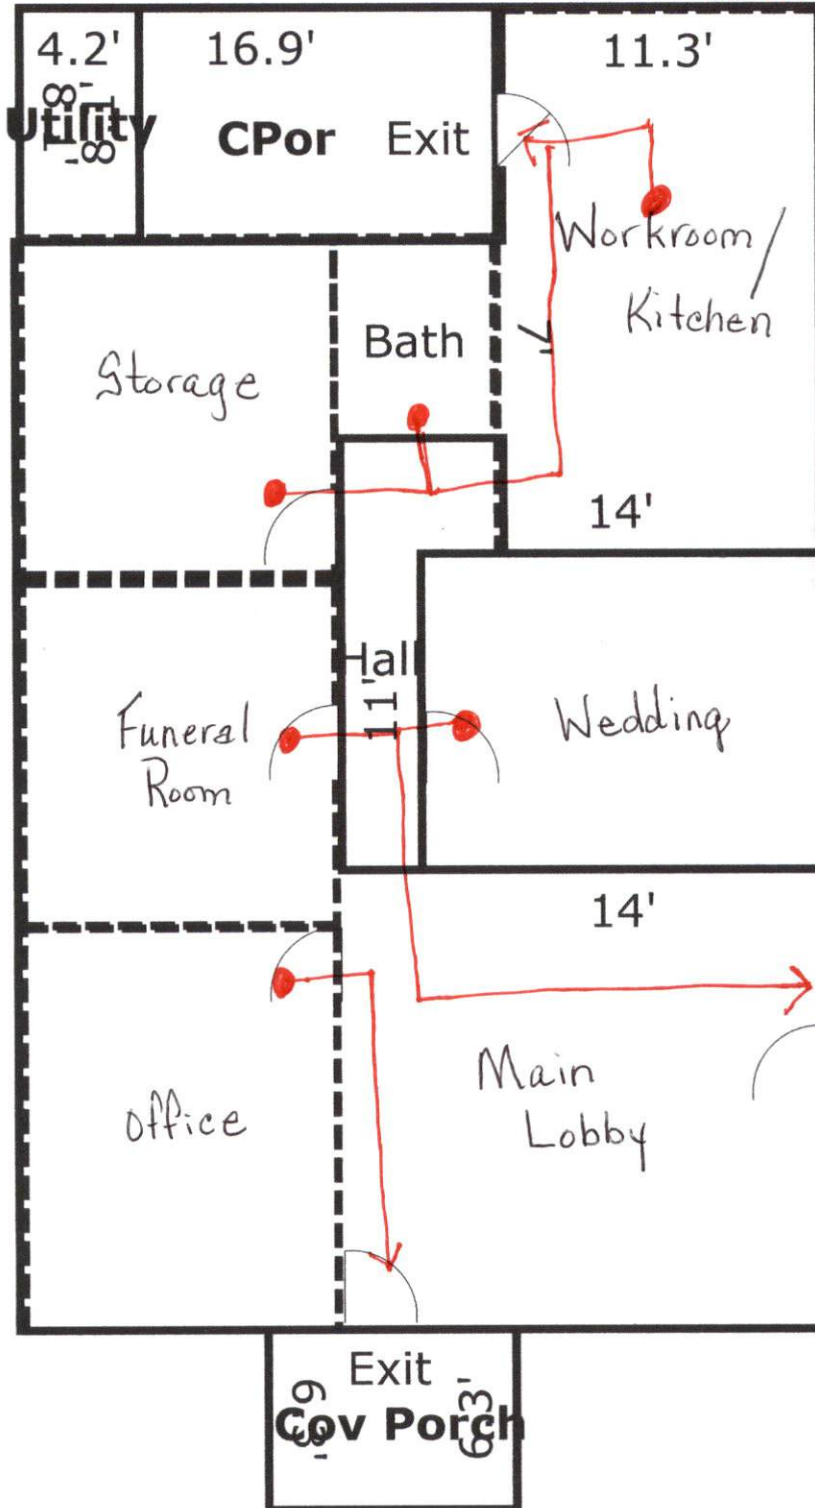

Maggie's Florist & Gifts

2 employees

Monday -
 Friday - 9:00-5:00
 Saturday - 9:00-12
 Sunday - Closed

TOTAL Sketch by a la mode

Area Calculations Summary

Living Area

First Floor

1160.31 Sq ft

Calculation Details

$$28.2 \times 37.9 = 1068.78$$

$$11.3 \times 8.1 = 91.53$$

Total Living Area (Rounded):

1160 Sq ft