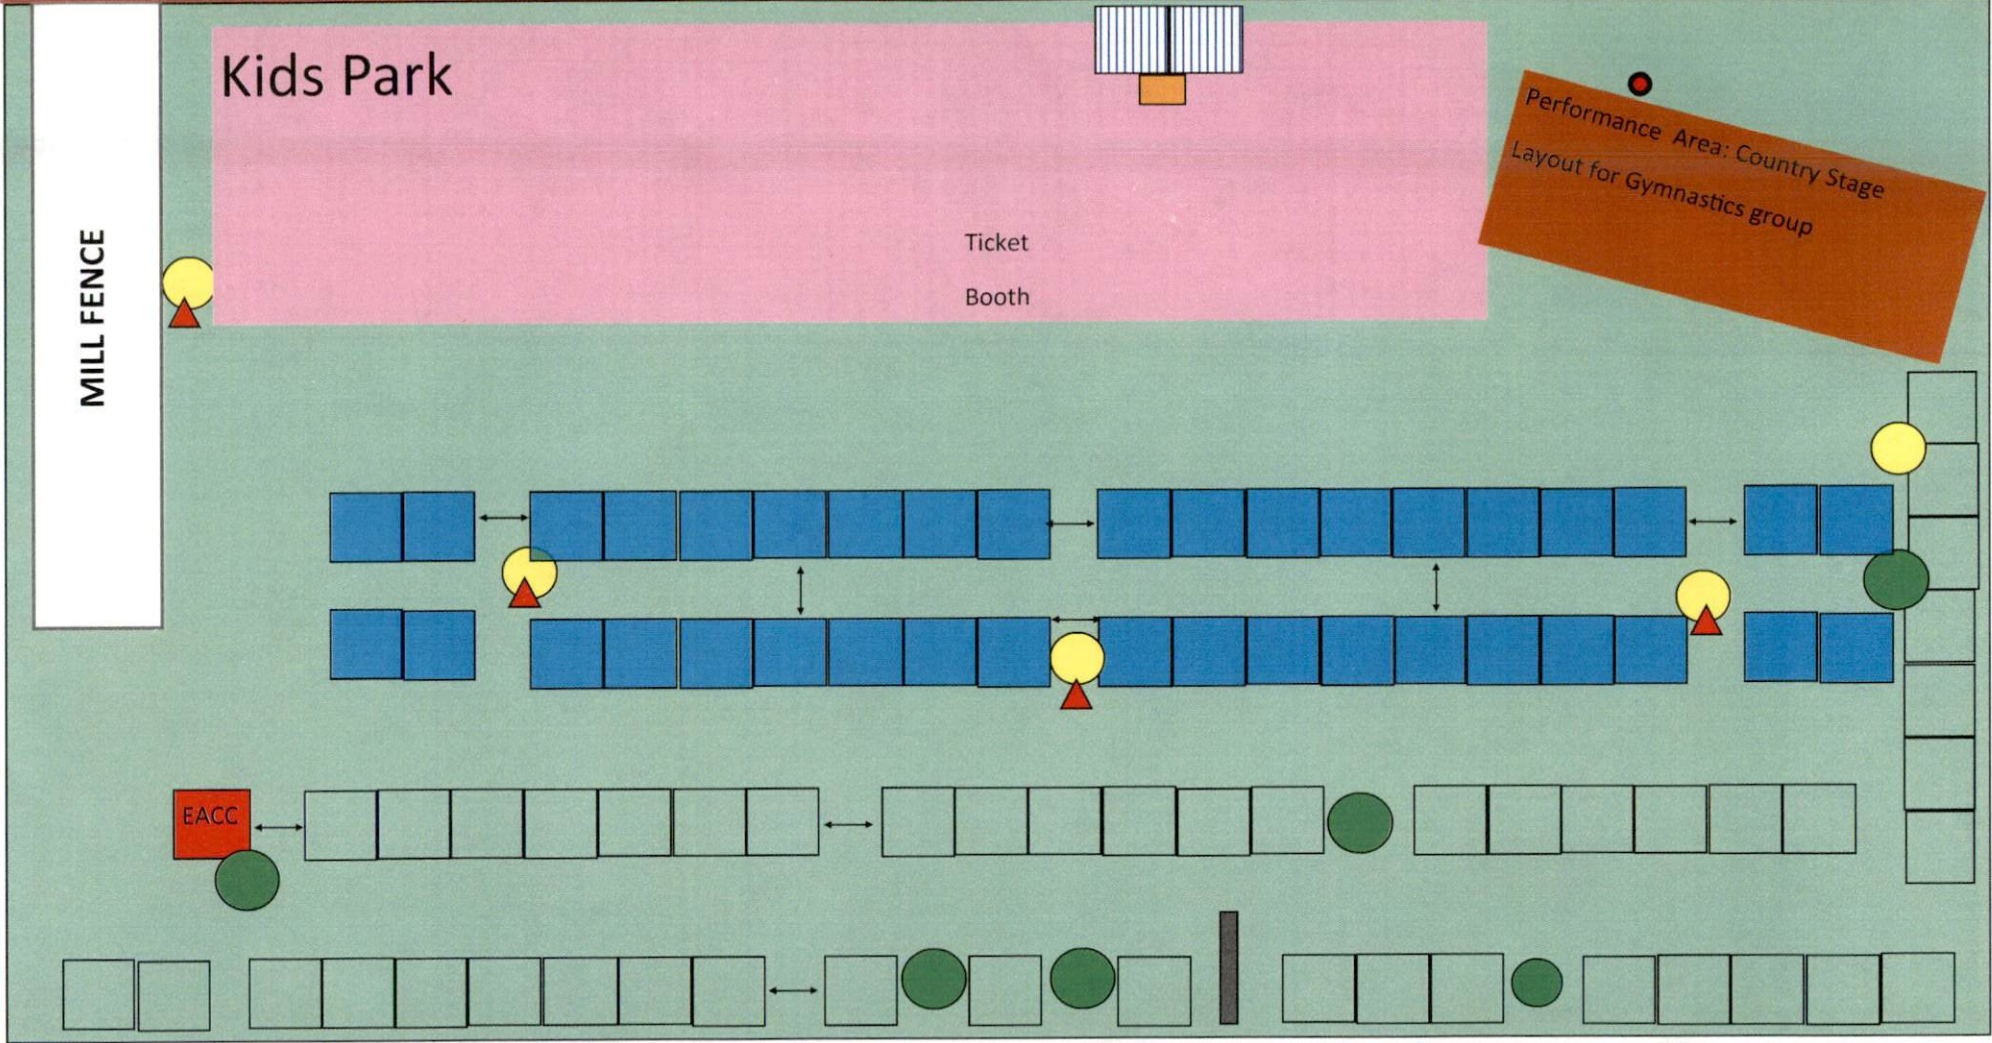

Entrances to the lanes of car show occupied spot will be blocked.

Mill Parking Lot:

Car Show front half of Lot—Harnett Cruisers

Food Trucks Set-up in designated spaces along sidewalk adjacent to car show. Car show spaces blocked and entrance next to grounds blocked. Only entrance to lot on J street.

J street  
Entrance  
OPEN

Entrance to parking lot on 13th: CLOSED

Kids Park

Ticket Booth

Performance Area: Country Stage  
Layout for Gymnastics group

MILL FENCE

13th Street

RESTROOMS

FOOD COURT

VENDOR BOOTHS

GAZEBO

TOTAL SPACE AVAILABILITY:

Craft/Business Vendors-

Food Vendors-

Informational-

Misc.-