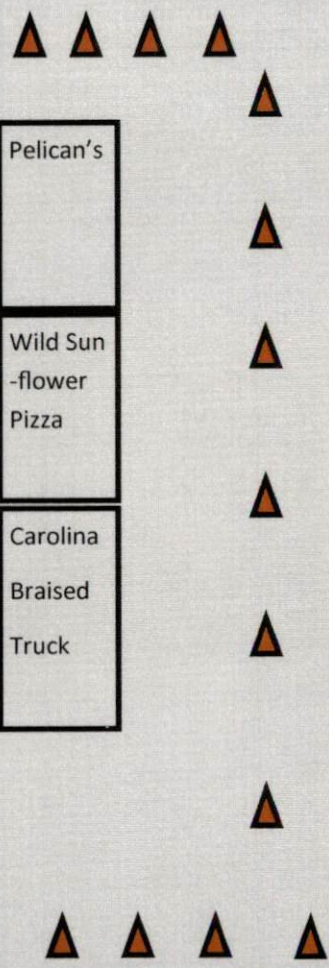

Reviewed for Fire Code Compliance

Leslie Jackson

08/11/2022 1:10:05 PM

Back Half of Lot for Public parking

J street  
Entrance  
OPEN

Pelican's

Wild Sun  
-flower  
Pizza

Carolina  
Braised  
Truck

Entrances to the lanes of car show occupied spot will be blocked.

Mill Parking Lot:

Car Show front half of Lot—Harnett Cruisers

Food Trucks Set-up in designated spaces along sidewalk adjacent to car show. Car show spaces blocked and entrance next to grounds blocked. Only entrance to lot on J street.