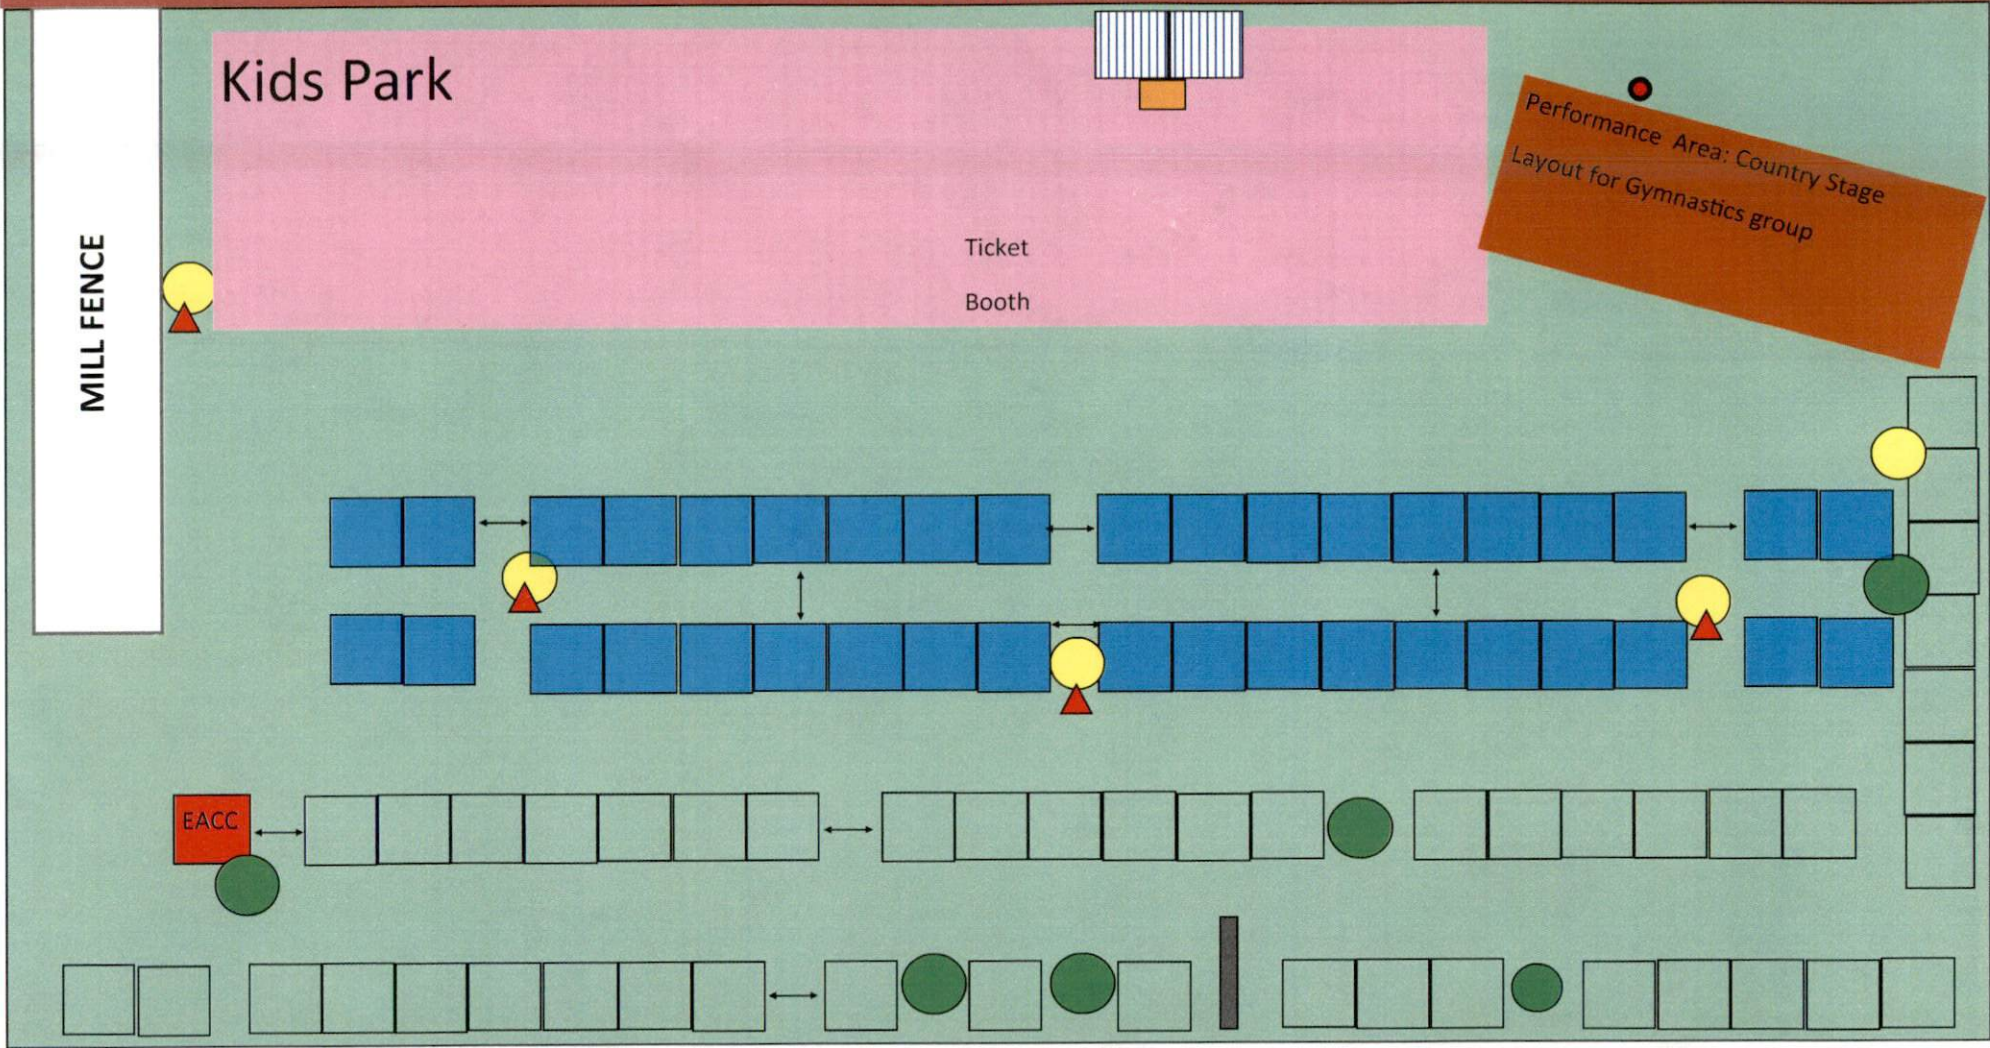

MAP 1

Back Half of Lot for Public parking

J street
Entrance
OPEN

Pelican's

Wild Sun
-flower
Pizza

Carolina
Braised
Truck

Entrances to the lanes of car show occupied spot will be blocked.

Mill Parking Lot:

Car Show front half of Lot—Harnett Cruisers

Food Trucks Set-up in designated spaces along sidewalk adjacent to car show. Car show spaces blocked and entrance next to grounds blocked. Only entrance to lot on J street.

J street
Entrance
OPEN

Entrance to parking lot on 13th: CLOSED

Kids Park

Ticket Booth

Performance Area: Country Stage
Layout for Gymnastics group

MILL FENCE

13th Street

-  RESTROOMS
-  HANDWASH
-  KIDS PLAY AREA
-  TREE

-  ELECTRICAL OUTLET
-  FIRE HYDRANT
-  FIRE EXTINGUISHER
-  12' CLEARANCE

-  ELECTRICAL BOOTH
-  FOOD COURT
-  VENDOR BOOTHS
-  GAZEBO

TOTAL SPACE AVAILABILITY:
 Craft/Business Vendors-
 Food Vendors-
 Informational-
 Misc.-