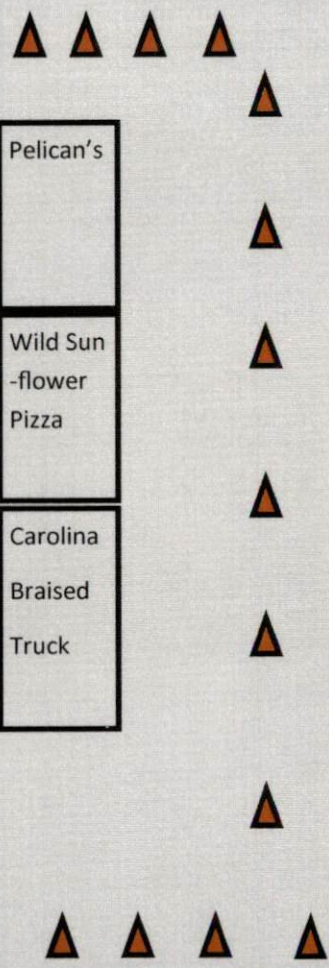

MAP 1

Back Half of Lot for Public parking

J street
Entrance
OPEN

Pelican's

Wild Sun
-flower
Pizza

Carolina
Braised
Truck

Entrances to the lanes of car show occupied spot will be blocked.

Mill Parking Lot:

Car Show front half of Lot—Harnett Cruisers

Food Trucks Set-up in designated spaces along sidewalk adjacent to car show. Car show spaces blocked and entrance next to grounds blocked. Only entrance to lot on J street.