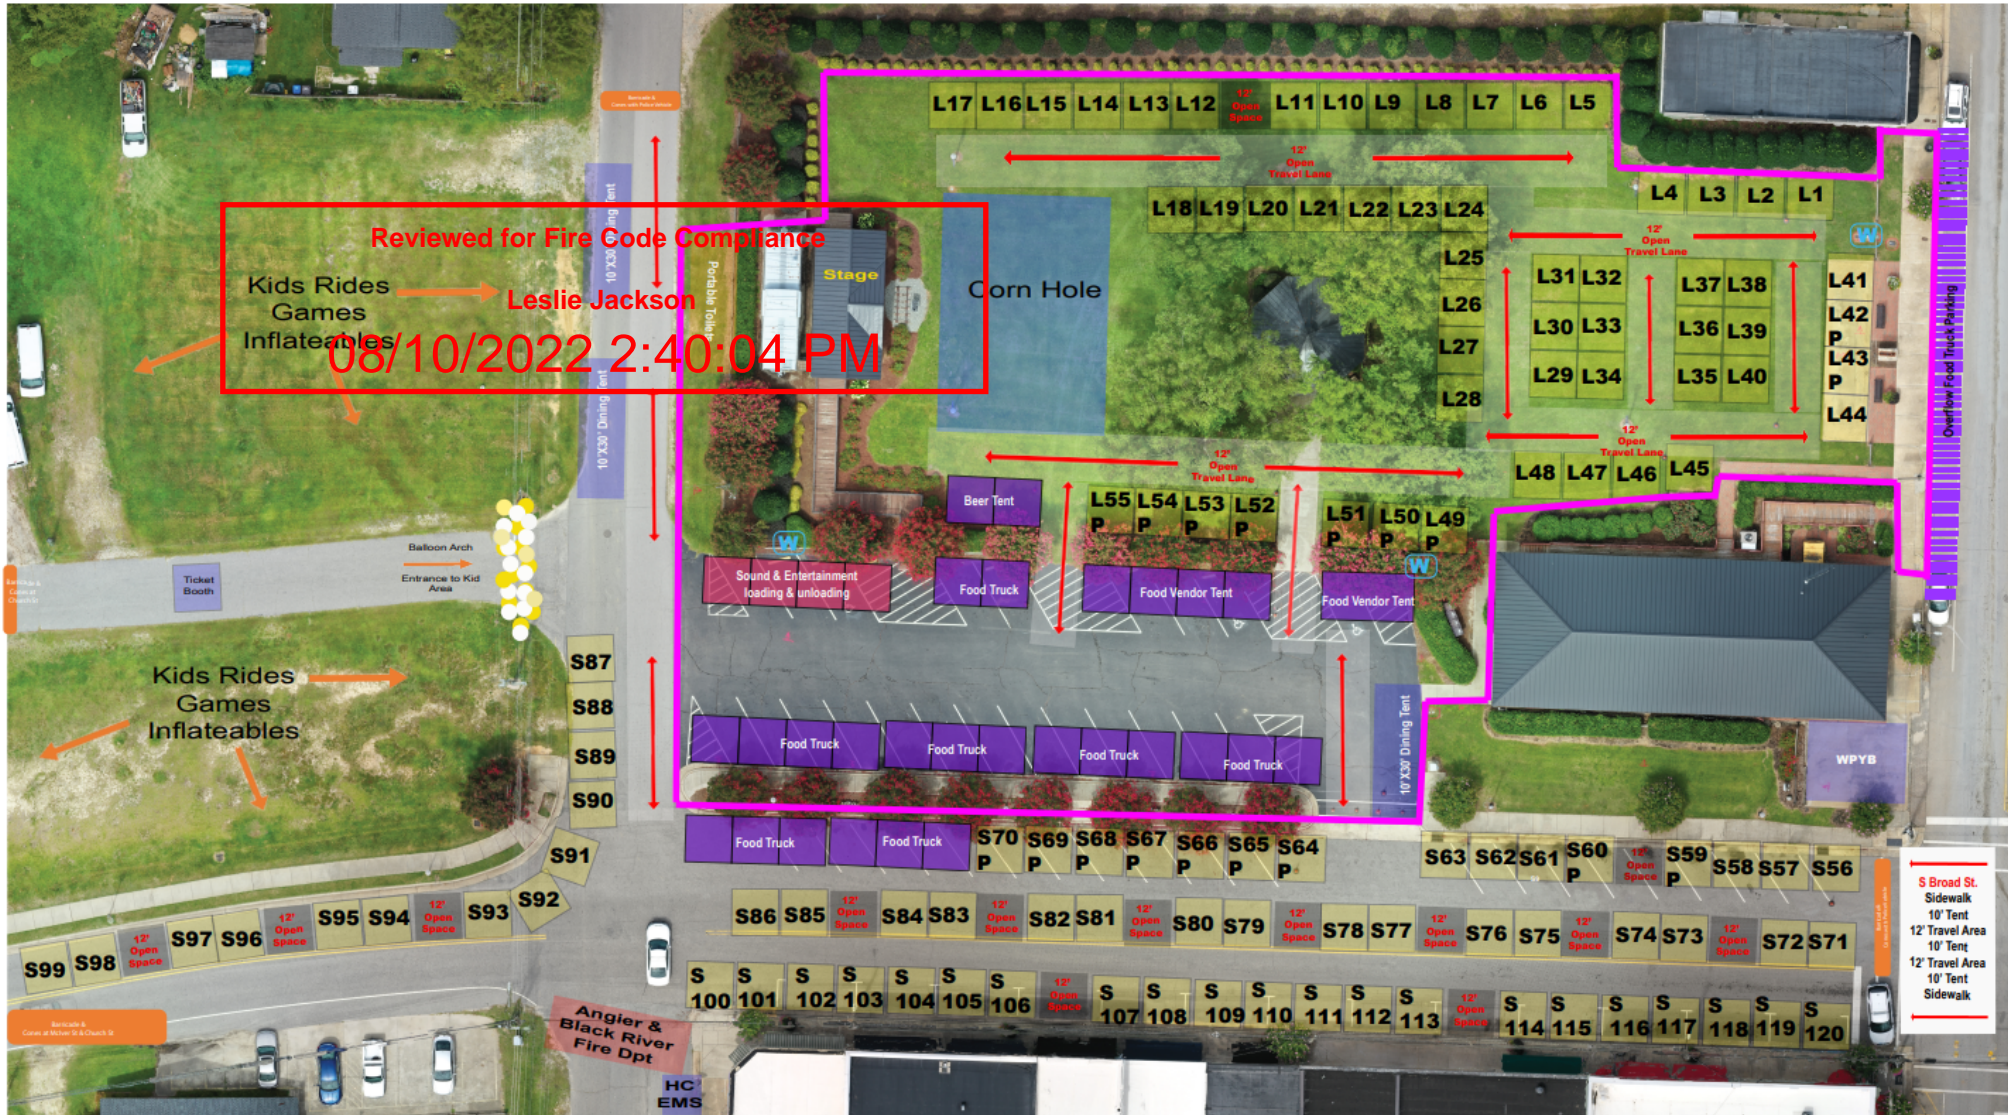

Crepe Myrtle Celebration

S Broad St. Sidewalk
 10' Tent Area
 10' Tent
 10' Tent Area
 10' Tent
 Sidewalk