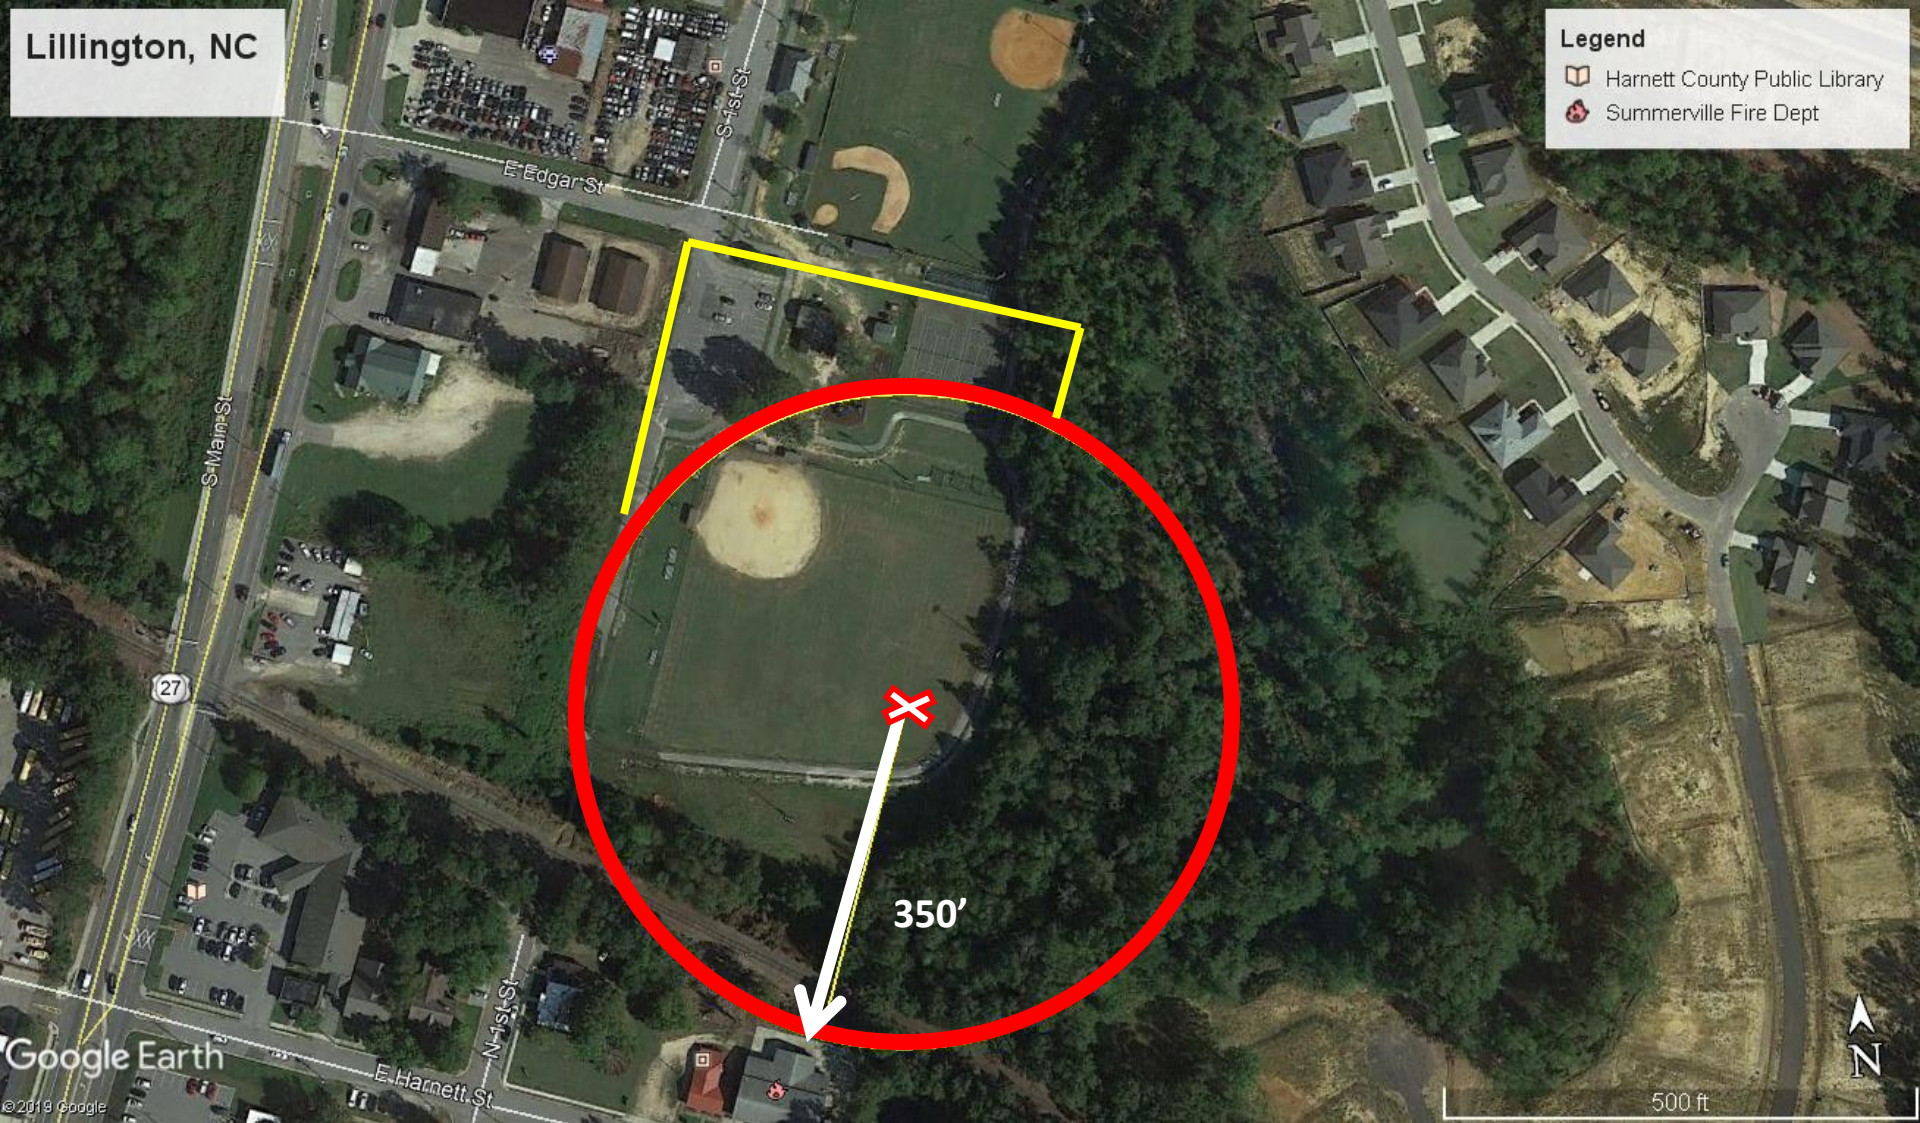

Town of Lillington
307 S 1st St
Lillington, NC 27546

Lillington - NC

Maximum Caliber: 5-Inch

Lillington, NC

Legend

- Harnett County Public Library
- Summerville Fire Dept

350'

500 ft