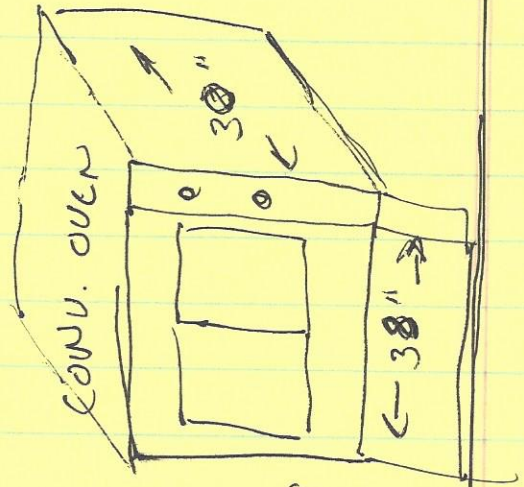

Pyrochem
600 2" Gas
Tank Valve

24" ↓

Fryer

26"

16"

24" < 36" ↓

4 Eye

24"

CONV. OVEN

30"

Burnie's Bakery
121 E. H Street

Erwin NC

Plenum = 3 FP
Duct = 4 FP
Appliances 8 FP

Total 15

24" ↓

24" ↓