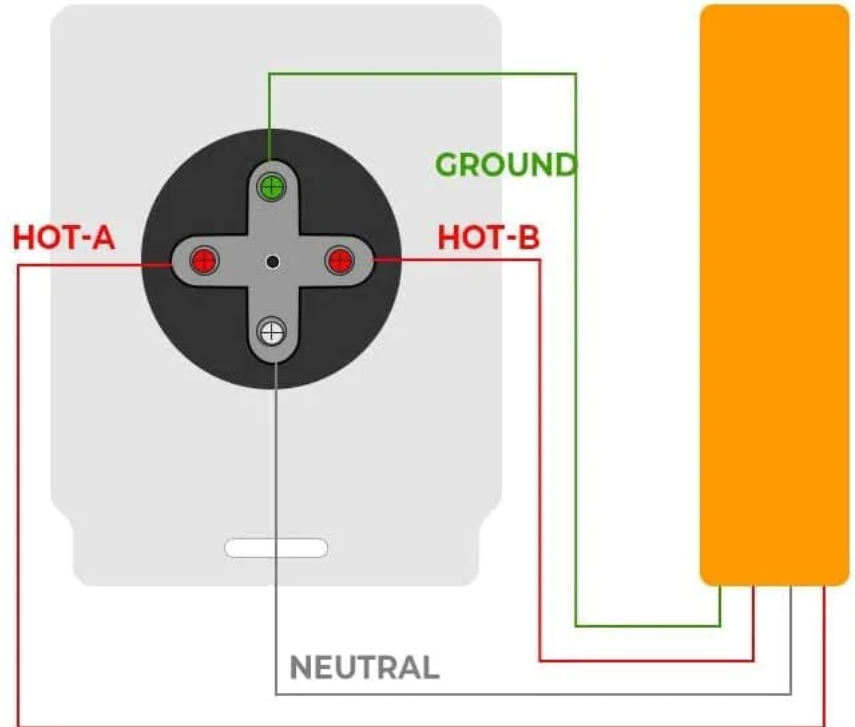

AC 125/250V 50A RV POWER OUTLET

NEMA # 14-50R
RECEPTACLE

USE 60/75°C CU-AL WIRE

SIZE OF CONDUCTOR	#14-10	#8	#4-6
LINE-NEUTRAL TERMINAL	35	40	46
GROUND TERMINAL	35	40	46