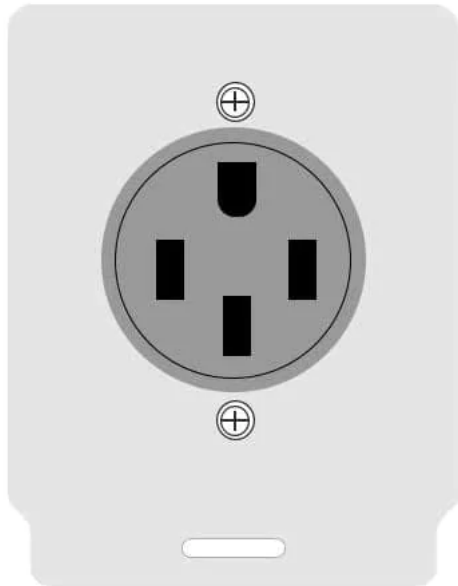

AC 125/250V 50A RV POWER OUTLET

NEMA # 14-50R
RECEPTACLE

USE 60/75°C CU-AL WIRE

SIZE OF CONDUCTOR	#14-10	#8	#4-6
LINE-NEUTRAL TERMINAL	35	40	46
GROUND TERMINAL	35	40	46