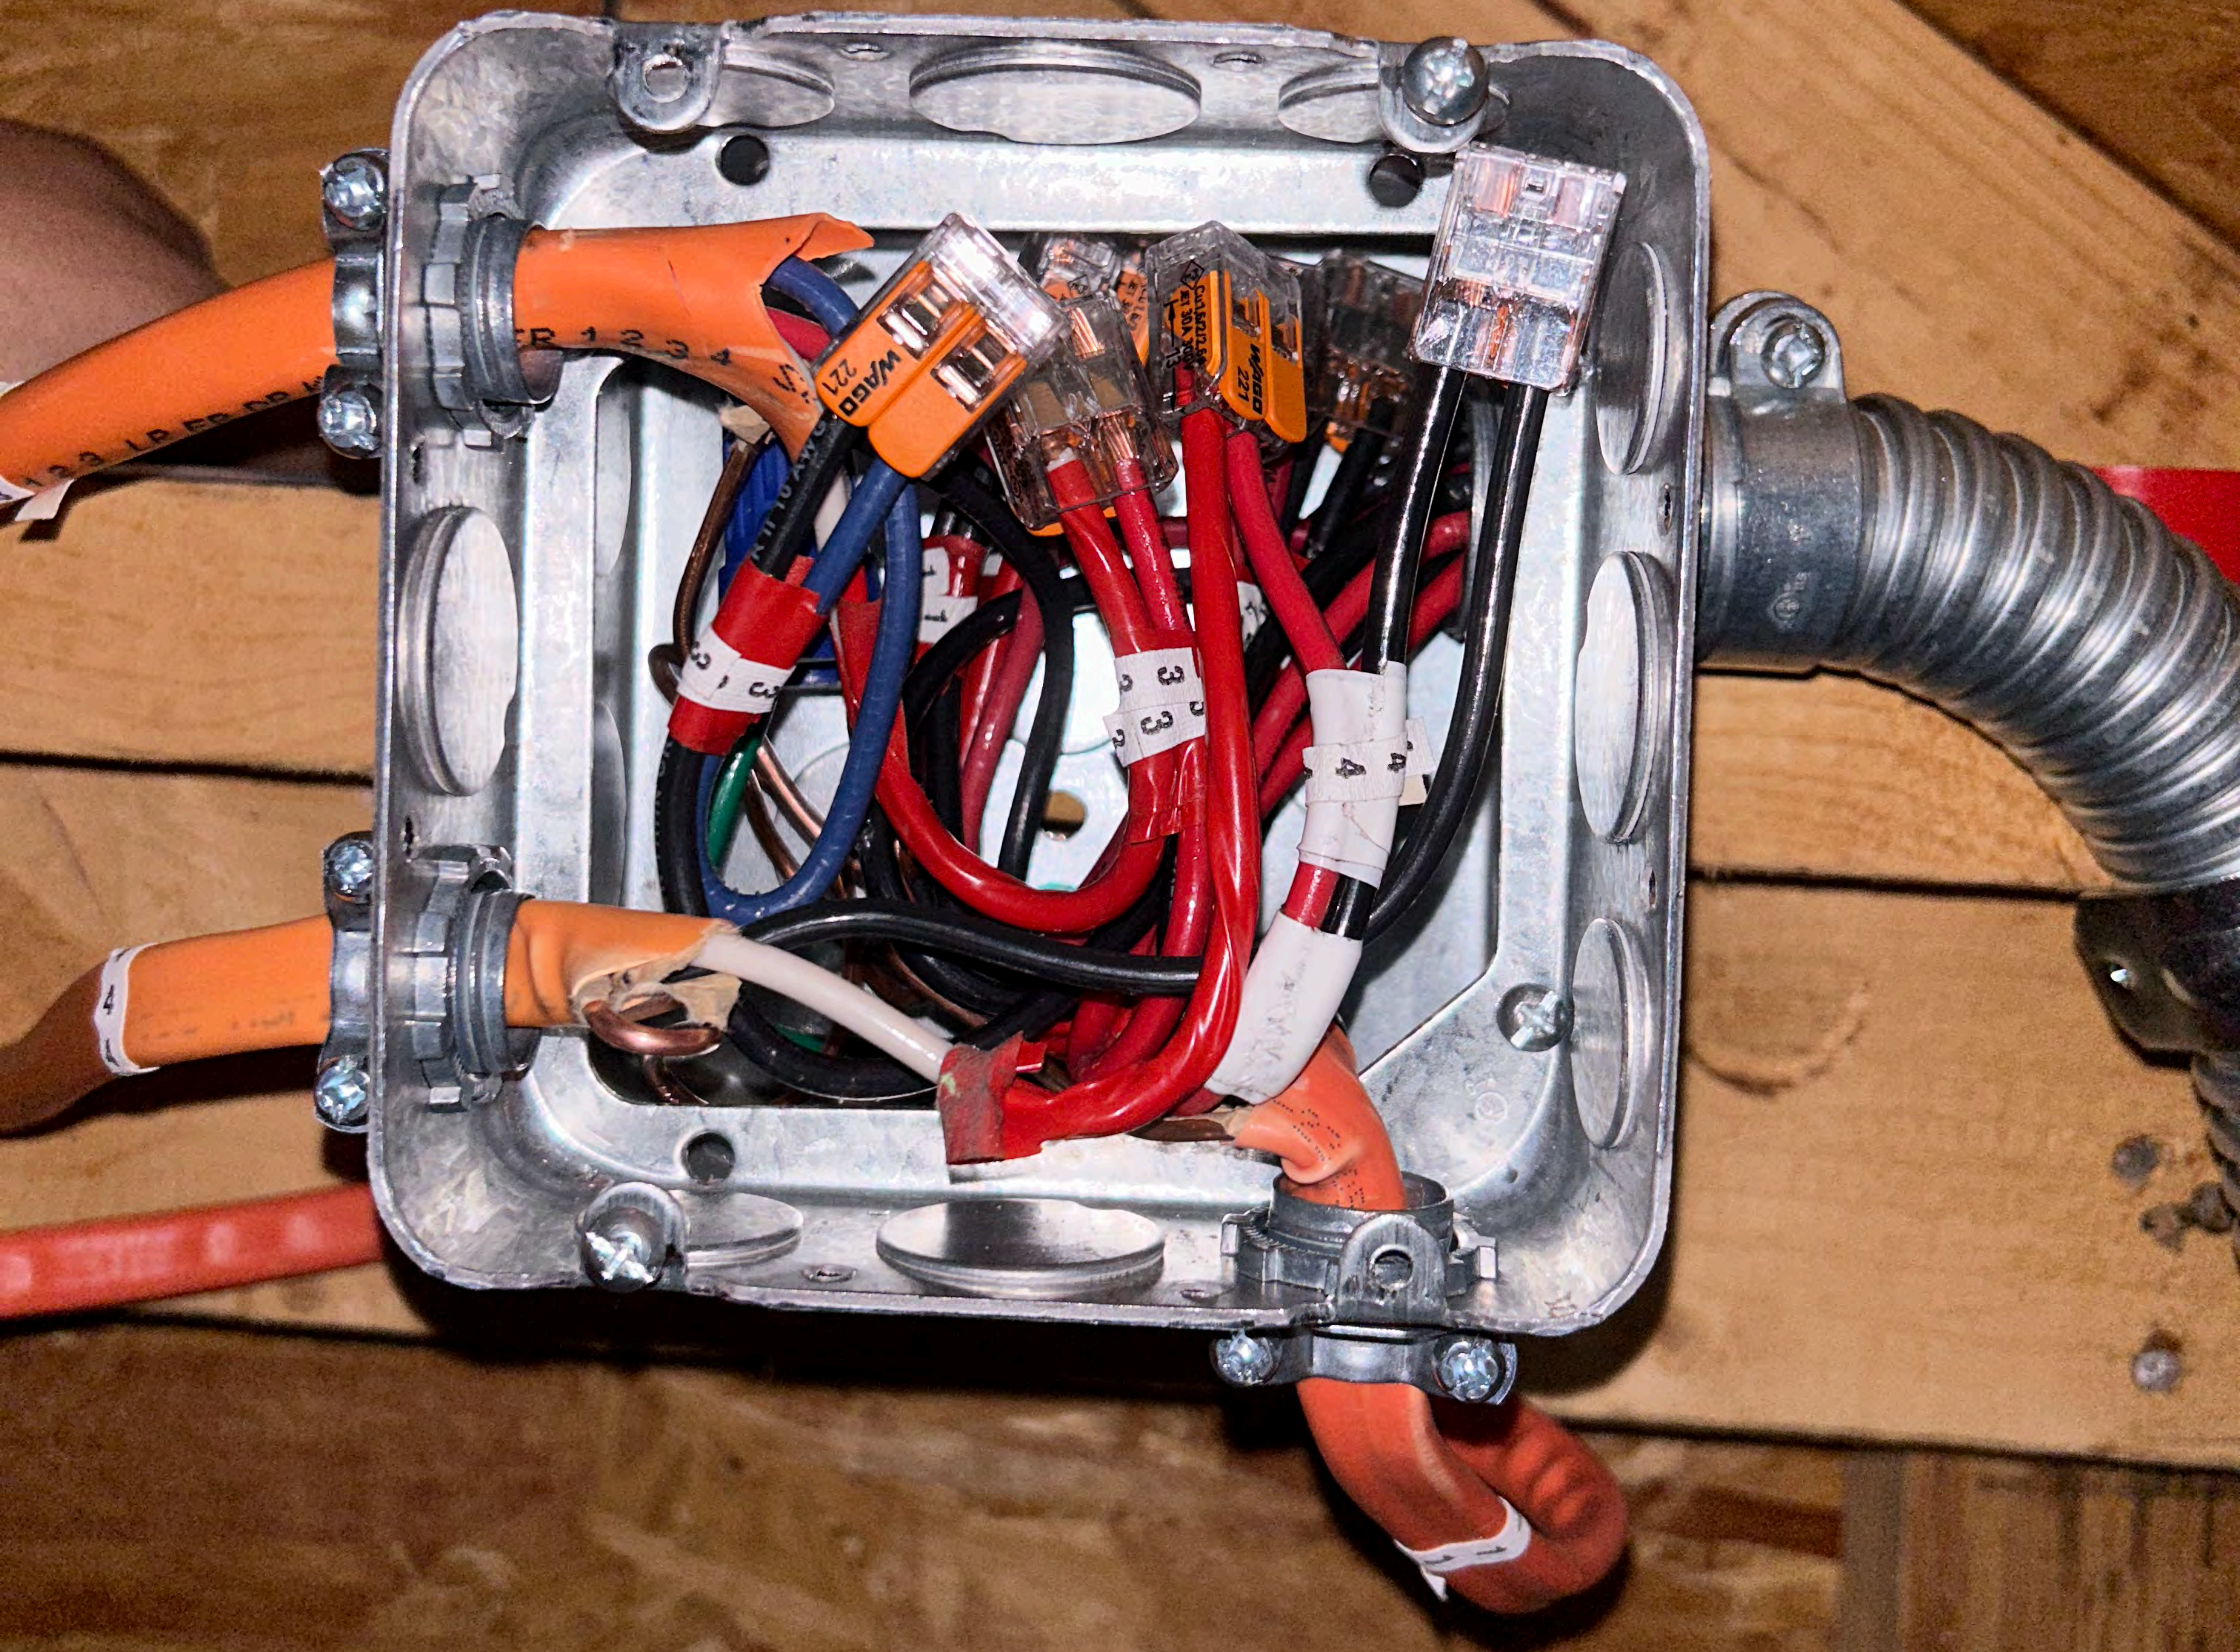

CertainTeed

2008-08-08
2008-08-08

1WG (5.26 mm)

2008-08-08
2008-08-08

2008-08-08
2008-08-08

Solar
22

Solar
R

WEATHER RESISTANT BOARD
PRESSURE TREATED