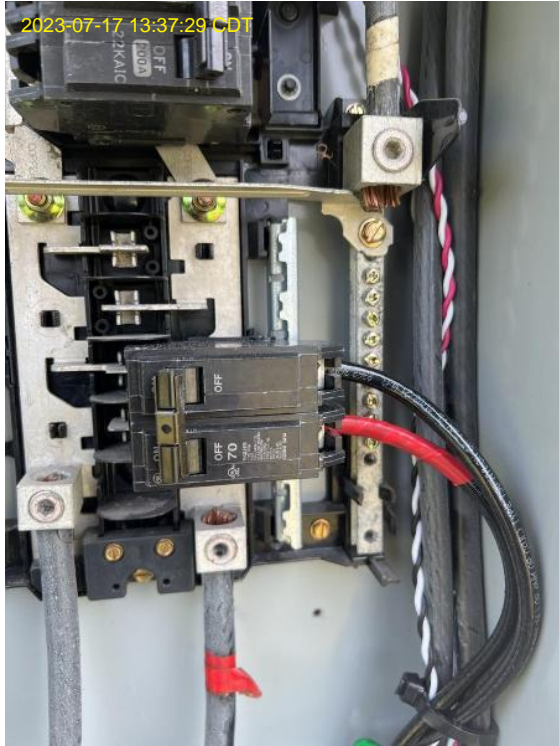

Electrical Information / Photo: Breaker Interconnection

2023-07-17 13:37:11 CDT

Alejandro Rodriguez
Loc: 35.2671, -78.8569

Electrical Information / Photo: Breaker Interconnection

2023-07-17 13:37:29 CDT

Alejandro Rodriguez
Loc: 35.2671, -78.8569