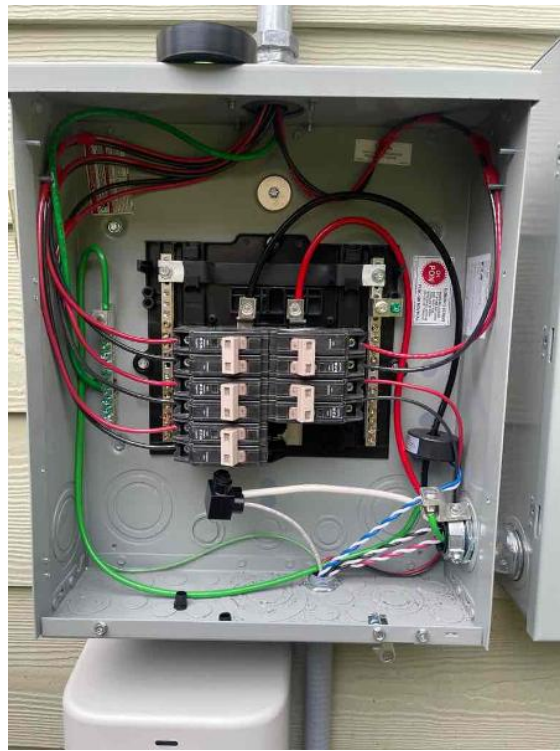

Benjamin Davis

Electrical Information / Photo: Grounding Electrode / GEC

Benjamin Davis

Benjamin Davis

Electrical Information / Main Panel Exterior

Benjamin Davis
Loc: 35.2811, -78.9615

Electrical Information / Consumption CTs

Benjamin Davis

Benjamin Davis

Benjamin Davis

Electrical Information / Photo: AC Disconnect

Benjamin Davis

Electrical Information / Agg Panel Interior

Benjamin Davis

Electrical Information / Photo: Production CT

Benjamin Davis

Electrical Information / Agg Panel w/ Deadfront On

Benjamin Davis

Benjamin Davis

Benjamin Davis