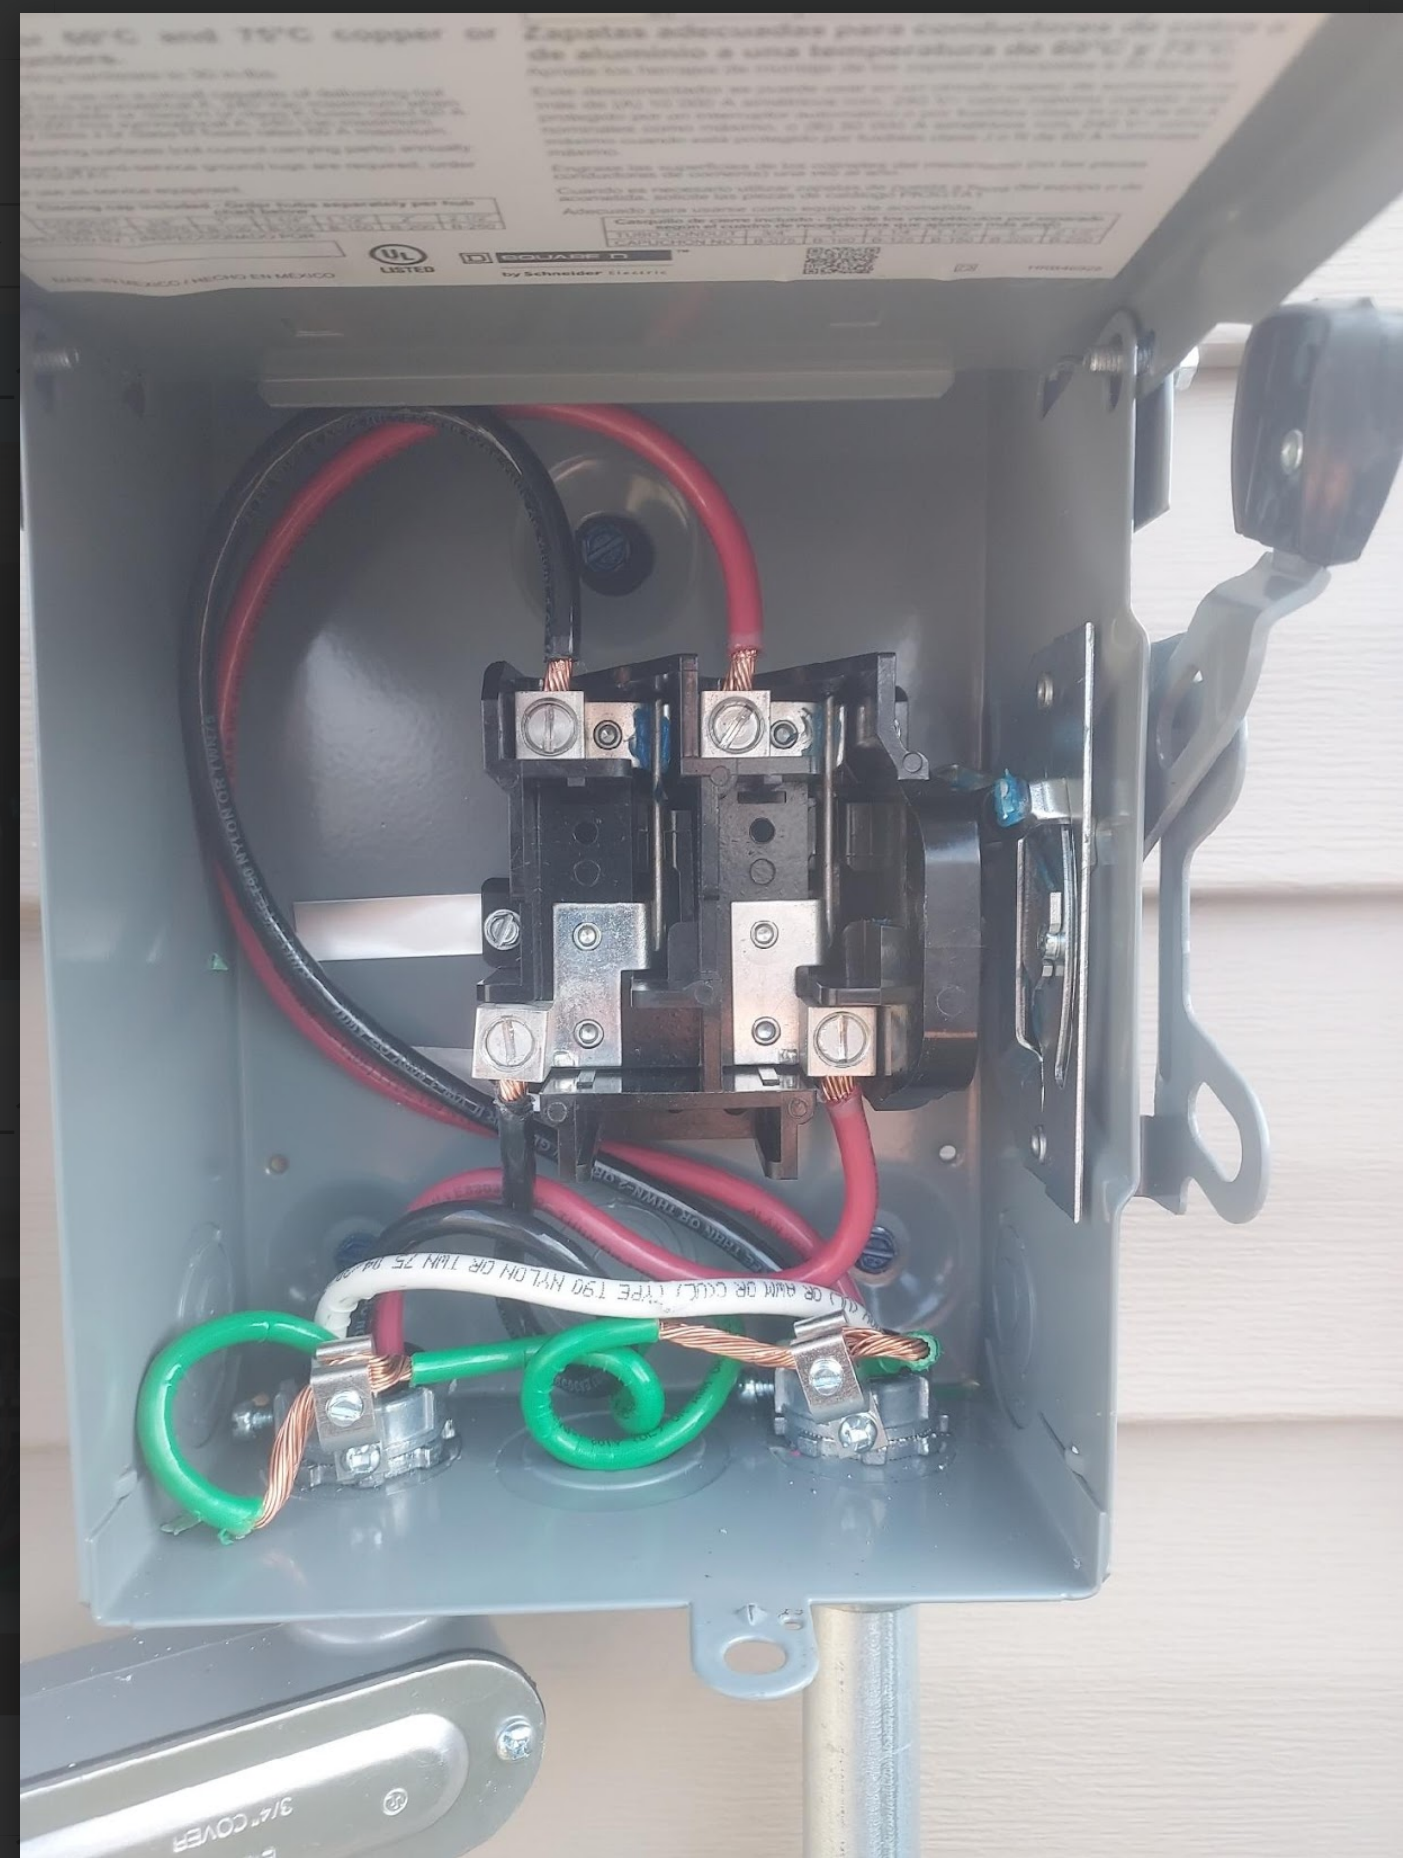

- + New
- Priority
- My Drive
- Shared drives
- Shared with me
- Recent
- Starred
- Spam
- Trash
- Storage 3.35 GB used

1 selected

Type People

Resized\_20230119\_12...

Resized\_20230119\_12...

Resized\_20230119\_114...

Screenshot\_20230119...

1:12 63%

No Communication trying to recover

Grid Monitoring Completed

**solar edge**  
SN 740DSAAA-85

Power	Voltage	Frequency
2.91 kW	250 Vac	60 Hz

Resized\_20230119...

Resized\_20230119\_114...