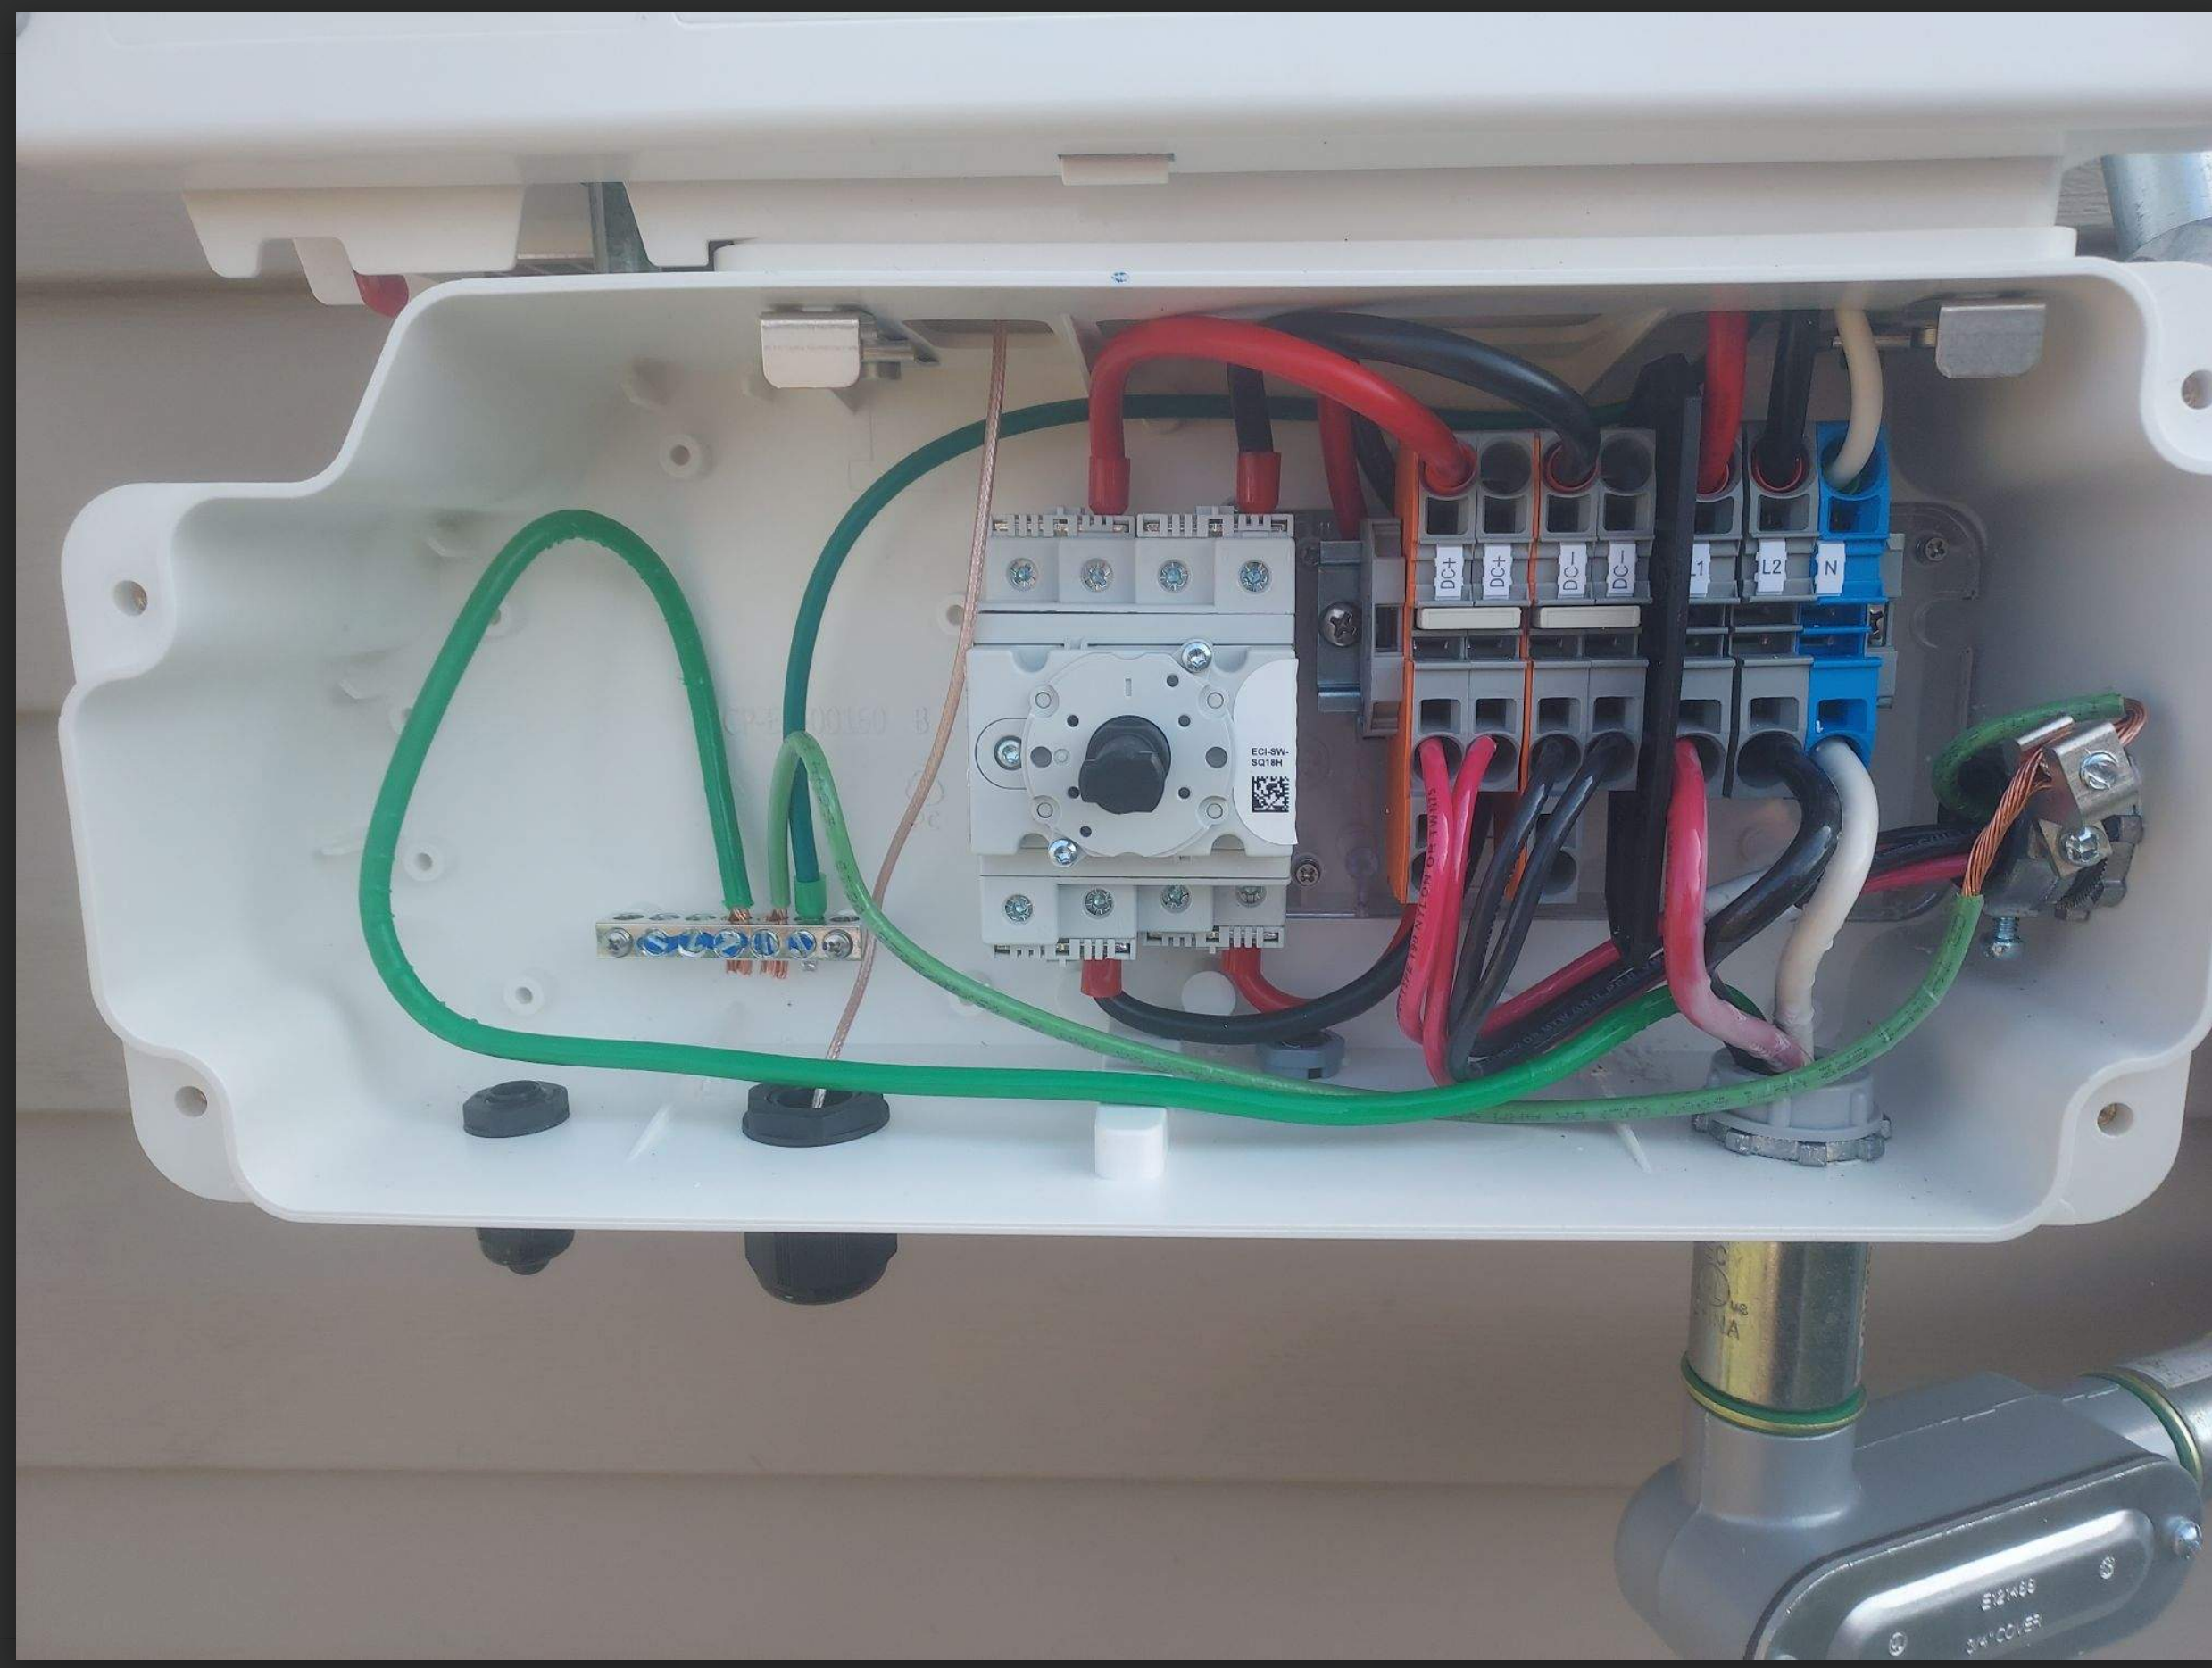

- + New
- Priority
- My Drive
- Shared drives
- Shared with me
- Recent
- Starred
- Spam
- Trash
- Storage 3.35 GB used

Background interface elements including file names like 'Resized_20230119_12...', 'Screenshot_20230119...', and 'solar edge SN 740DSAAA-85'. There are also status indicators for 'Grid Monitoring Completed' and 'Voltage 250 Vac Frequency 60 Hz'.