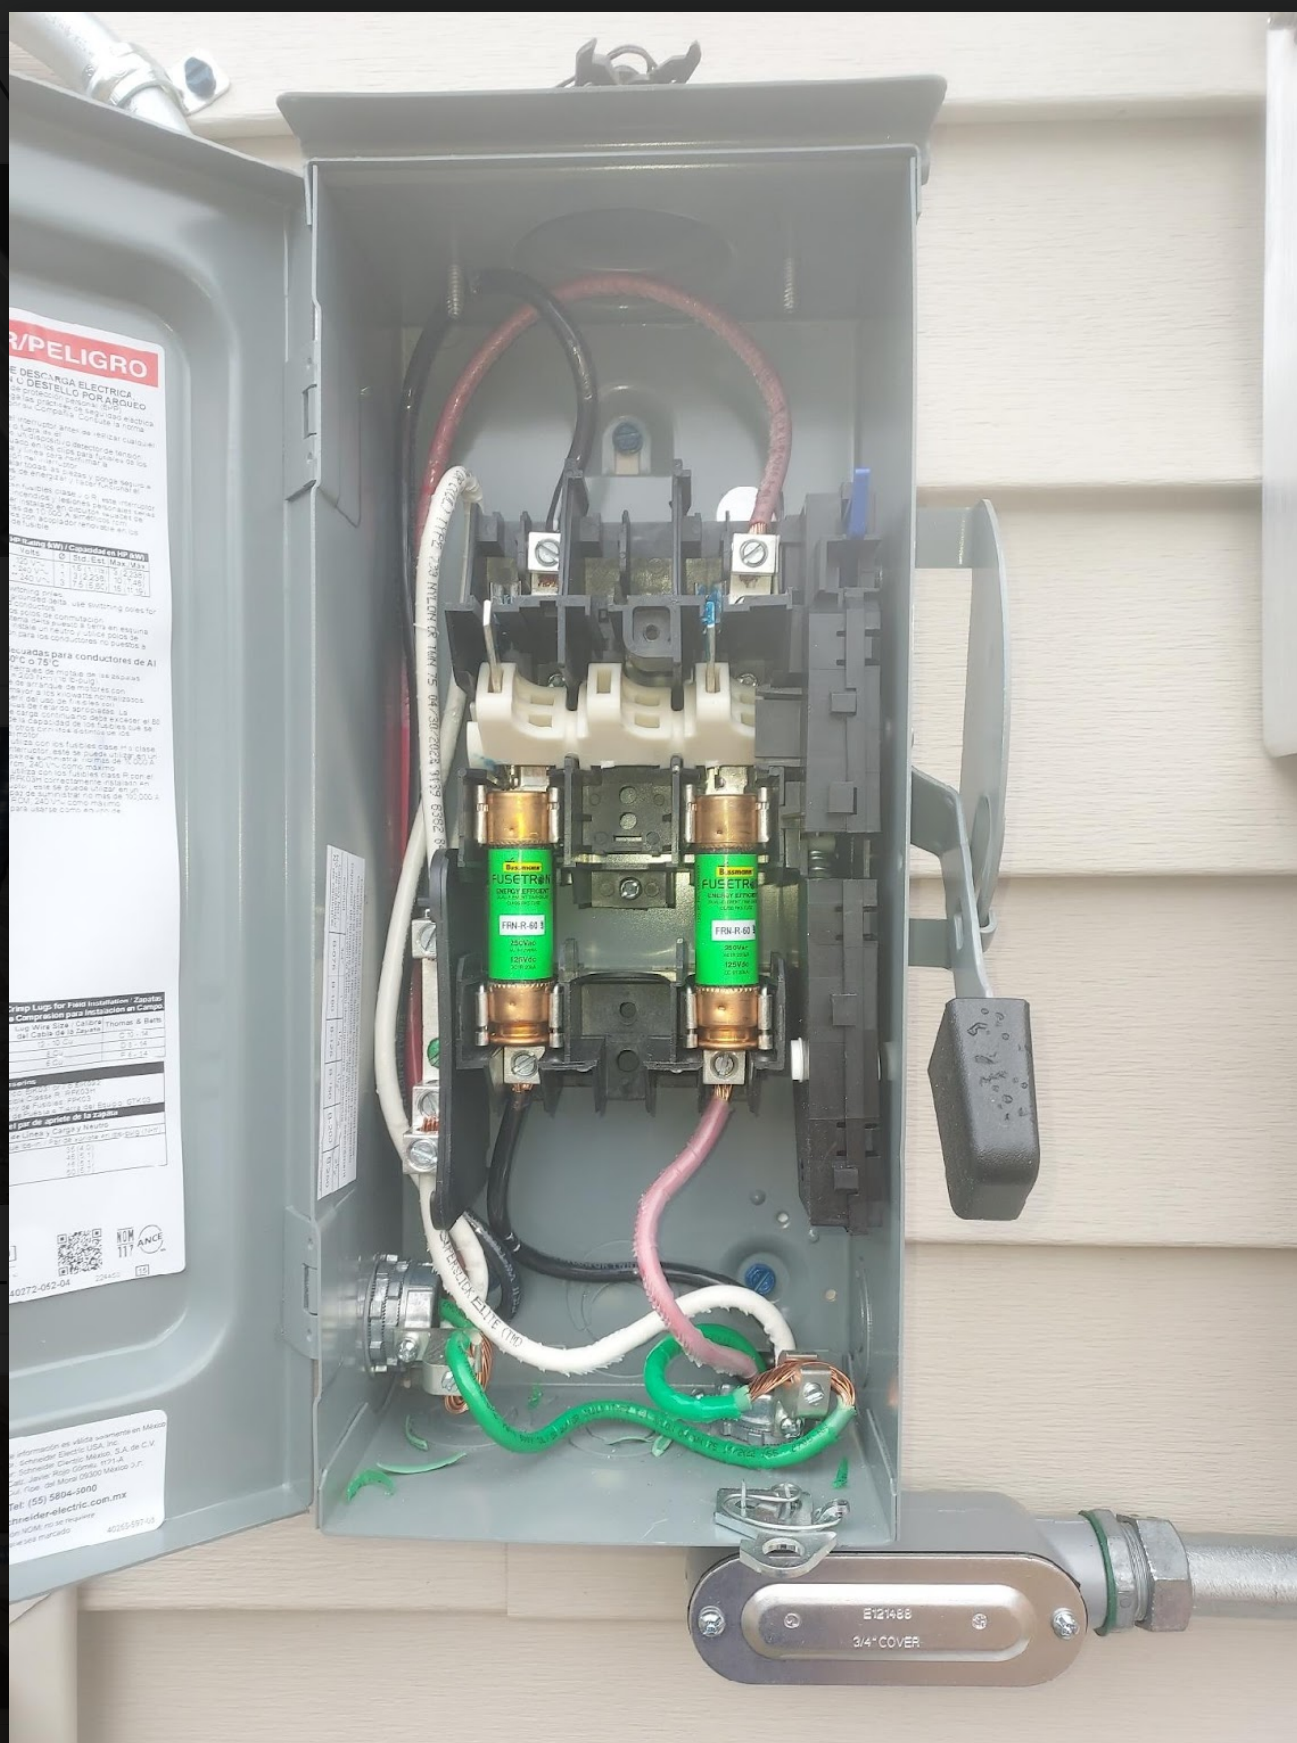

Starred

Trash

Storage

390 MB used

Shared with me >

IMG_1005.HEIC

Resized_20221207_...

ENCOR SOLAR