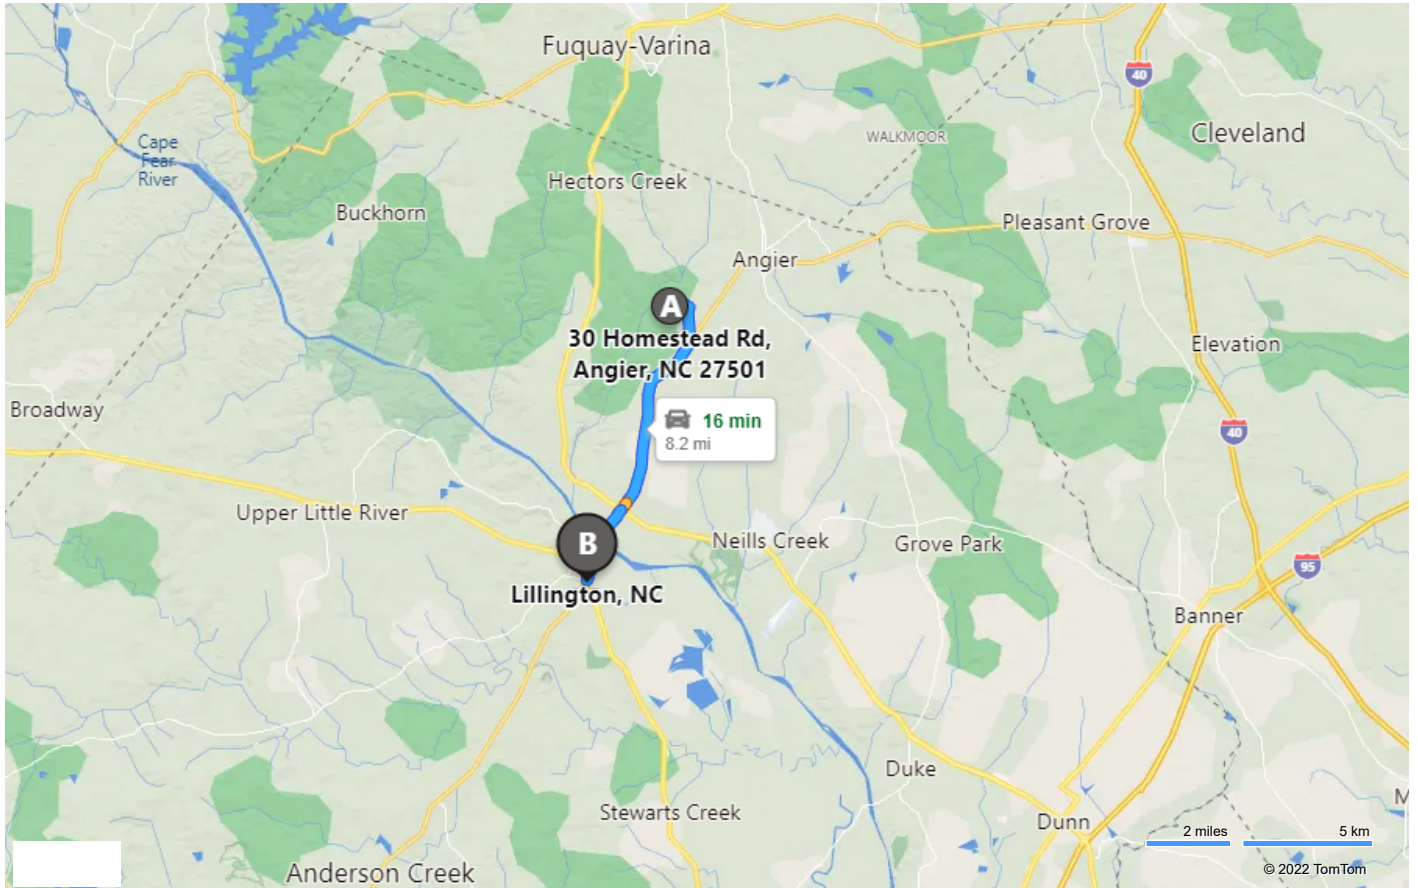

 We're updating our Terms of Use. [Learn more](#)

A 30 Homestead Rd, Angier, NC 27501

B Lillington, NC

16 min , 8.2 miles

Light traffic (Leave at 2:13 PM)

Via NC-210, US-421 N

A 30 Homestead Rd, Angier, NC 27501

	1. Head southeast on Homestead Rd toward Wheeler Dr	167 ft
	2. Turn left onto Wheeler Dr	0.6 mi
	3. Turn right onto James Norris Rd	0.9 mi
	4. Turn right onto NC-210 / NC 210 N  <i>Moderate Congestion</i>	6.7 mi
<p>Arrive at US-401 S / NC-210 / S Main St</p> <p>5. The last intersection before your destination is NC-27 / W Old Rd If you reach E Northington St, you've gone too far</p>		

B Lillington, NC

A 30 Homestead Rd, Angier, NC 27501

B Lillington, NC

These directions are subject to the Microsoft® Service Agreement and are for informational purposes only. No guarantee is made regarding their completeness or accuracy. Construction projects, traffic, or other events may cause actual conditions to differ from these results. Map and traffic data © 2022 TomTom.