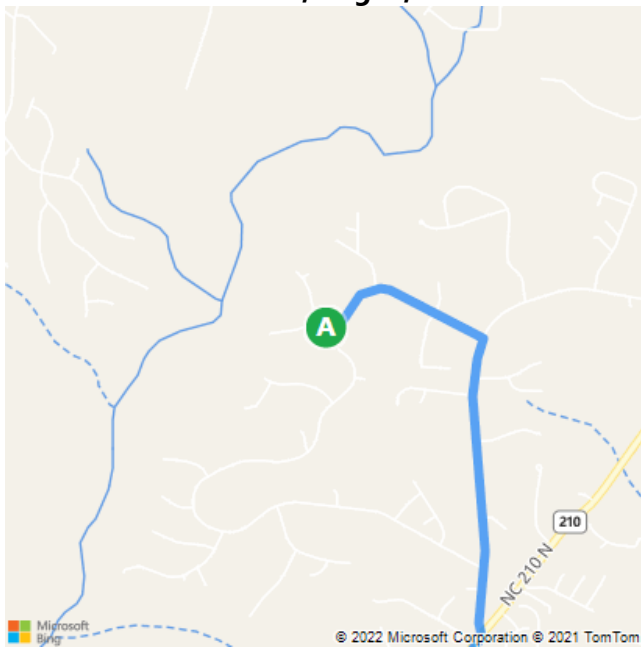

 We're updating our Terms of Use. [Learn more](#)

A 30 Homestead Rd, Angier, NC 27501

B Lillington, NC

16 min , 8.2 miles

Light traffic (Leave at 2:13 PM)

Via NC-210, US-421 N

A 30 Homestead Rd, Angier, NC 27501

	1. Head southeast on Homestead Rd toward Wheeler Dr	167 ft
	2. Turn left onto Wheeler Dr	0.6 mi
	3. Turn right onto James Norris Rd	0.9 mi
	4. Turn right onto NC-210 / NC 210 N  <i>Moderate Congestion</i>	6.7 mi
<p>Arrive at US-401 S / NC-210 / S Main St</p> <p>5. The last intersection before your destination is NC-27 / W Old Rd If you reach E Northington St, you've gone too far</p>		

B Lillington, NC

A 30 Homestead Rd, Angier, NC 27501

B Lillington, NC

These directions are subject to the Microsoft® Service Agreement and are for informational purposes only. No guarantee is made regarding their completeness or accuracy. Construction projects, traffic, or other events may cause actual conditions to differ from these results. Map and traffic data © 2022 TomTom.