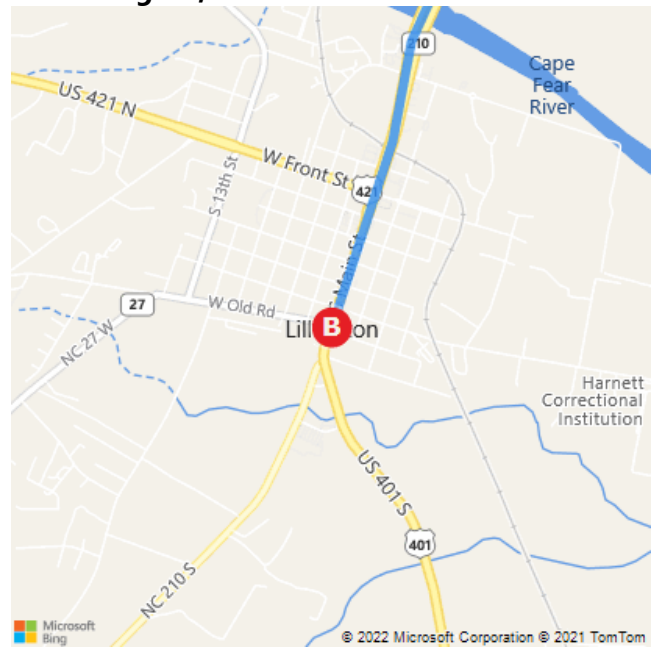

 We're updating our Terms of Use. [Learn more](#)

A 30 Homestead Rd, Angier, NC 27501

B Lillington, NC

16 min , 8.2 miles

Light traffic (Leave at 2:13 PM)

Via NC-210, US-421 N

A 30 Homestead Rd, Angier, NC 27501

	1. Head southeast on Homestead Rd toward Wheeler Dr	167 ft
	2. Turn left onto Wheeler Dr	0.6 mi
	3. Turn right onto James Norris Rd	0.9 mi
	4. Turn right onto NC-210 / NC 210 N  <i>Moderate Congestion</i>	6.7 mi
<p>Arrive at US-401 S / NC-210 / S Main St</p> <p>5. The last intersection before your destination is NC-27 / W Old Rd If you reach E Northington St, you've gone too far</p>		

B Lillington, NC

A 30 Homestead Rd, Angier, NC 27501

B Lillington, NC

These directions are subject to the Microsoft® Service Agreement and are for informational purposes only. No guarantee is made regarding their completeness or accuracy. Construction projects, traffic, or other events may cause actual conditions to differ from these results. Map and traffic data © 2022 TomTom.