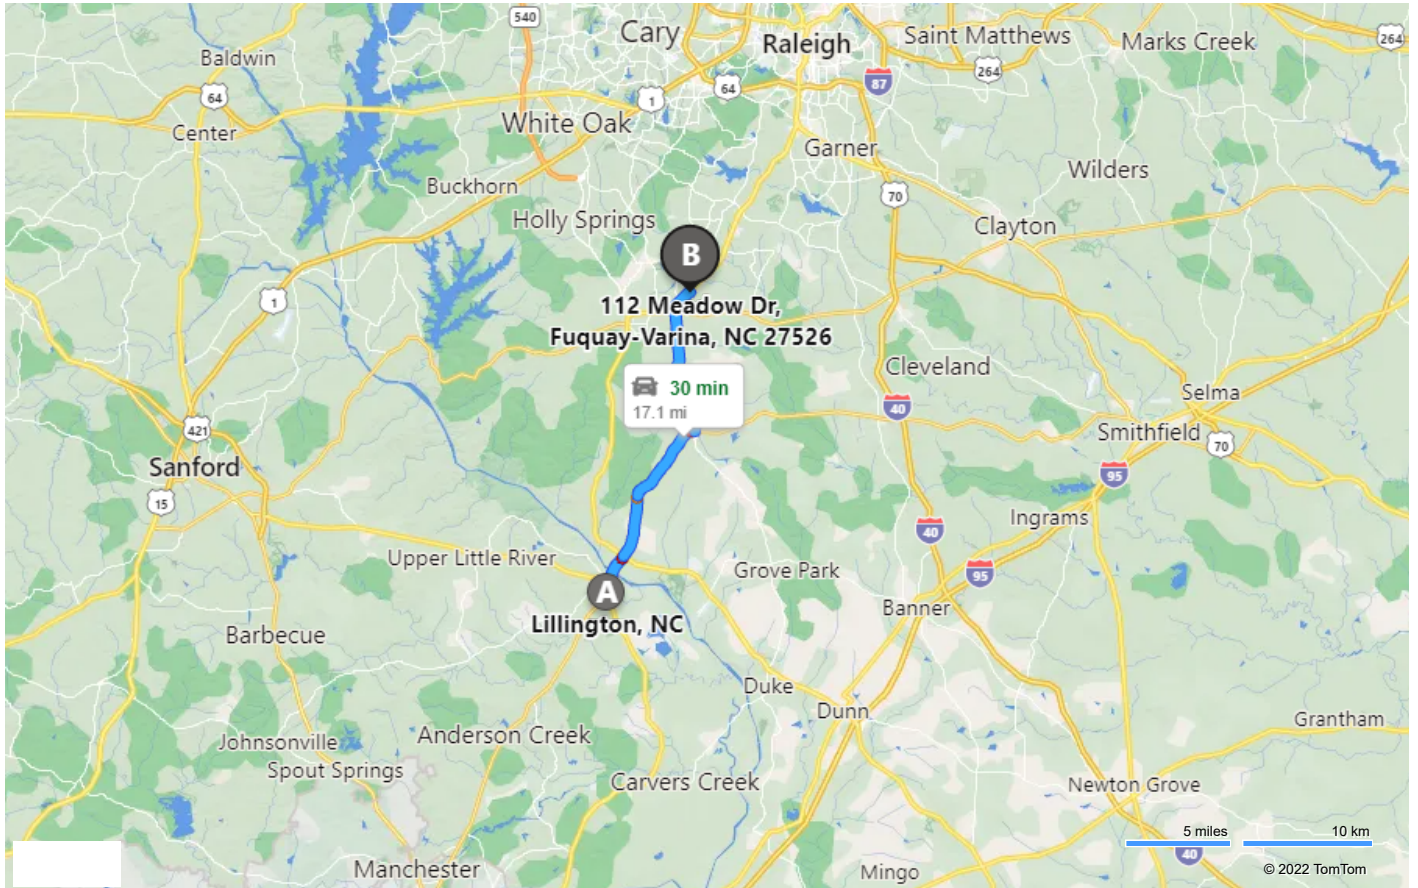


 We're updating our Terms of Use. [Learn more](#)

A Lillington, NC

30 min , 17.1 miles

B 112 Meadow Dr, Fuquay-Varina, NC 27526

Light traffic (Leave at 2:21 PM)
Via NC-210, NC-55

A Lillington, NC

↑	1. Head northeast on US-401 N / NC-210 / S Main St toward NC-27 / W Old Rd ▲ <i>Serious Congestion</i>	9.5 mi
↶	2. Turn left onto NC-55 / N Raleigh St	6.4 mi
↷	3. Turn right onto US-401 S / N Main St	1.1 mi
↷	4. Turn right onto Meadow Dr	354 ft
	5. Arrive at Meadow Dr The last intersection before your destination is US-401 N / N Main St If you reach Long St, you've gone too far	

B 112 Meadow Dr, Fuquay-Varina, NC 27526

A Lillington, NC

B 112 Meadow Dr, Fuquay-Varina, NC 27526

These directions are subject to the Microsoft® Service Agreement and are for informational purposes only. No guarantee is made regarding their completeness or accuracy. Construction projects, traffic, or other events may cause actual conditions to differ from these results. Map and traffic data © 2022 TomTom.