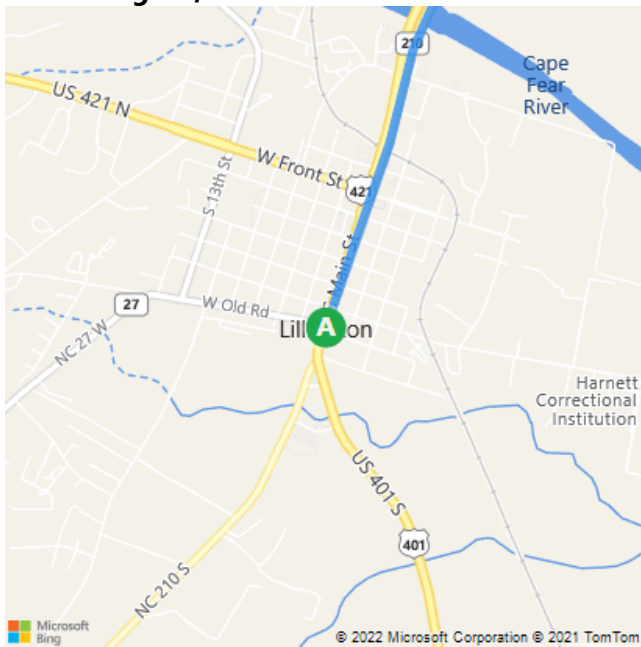


 We're updating our Terms of Use. [Learn more](#)

A Lillington, NC

30 min , 17.1 miles

B 112 Meadow Dr, Fuquay-Varina, NC 27526

Light traffic (Leave at 2:21 PM)
Via NC-210, NC-55

A Lillington, NC

↑	1. Head northeast on US-401 N / NC-210 / S Main St toward NC-27 / W Old Rd ▲ <i>Serious Congestion</i>	9.5 mi
↶	2. Turn left onto NC-55 / N Raleigh St	6.4 mi
↷	3. Turn right onto US-401 S / N Main St	1.1 mi
↷	4. Turn right onto Meadow Dr	354 ft
	5. Arrive at Meadow Dr The last intersection before your destination is US-401 N / N Main St If you reach Long St, you've gone too far	

B 112 Meadow Dr, Fuquay-Varina, NC 27526

A Lillington, NC

B 112 Meadow Dr, Fuquay-Varina, NC 27526

These directions are subject to the Microsoft® Service Agreement and are for informational purposes only. No guarantee is made regarding their completeness or accuracy. Construction projects, traffic, or other events may cause actual conditions to differ from these results. Map and traffic data © 2022 TomTom.