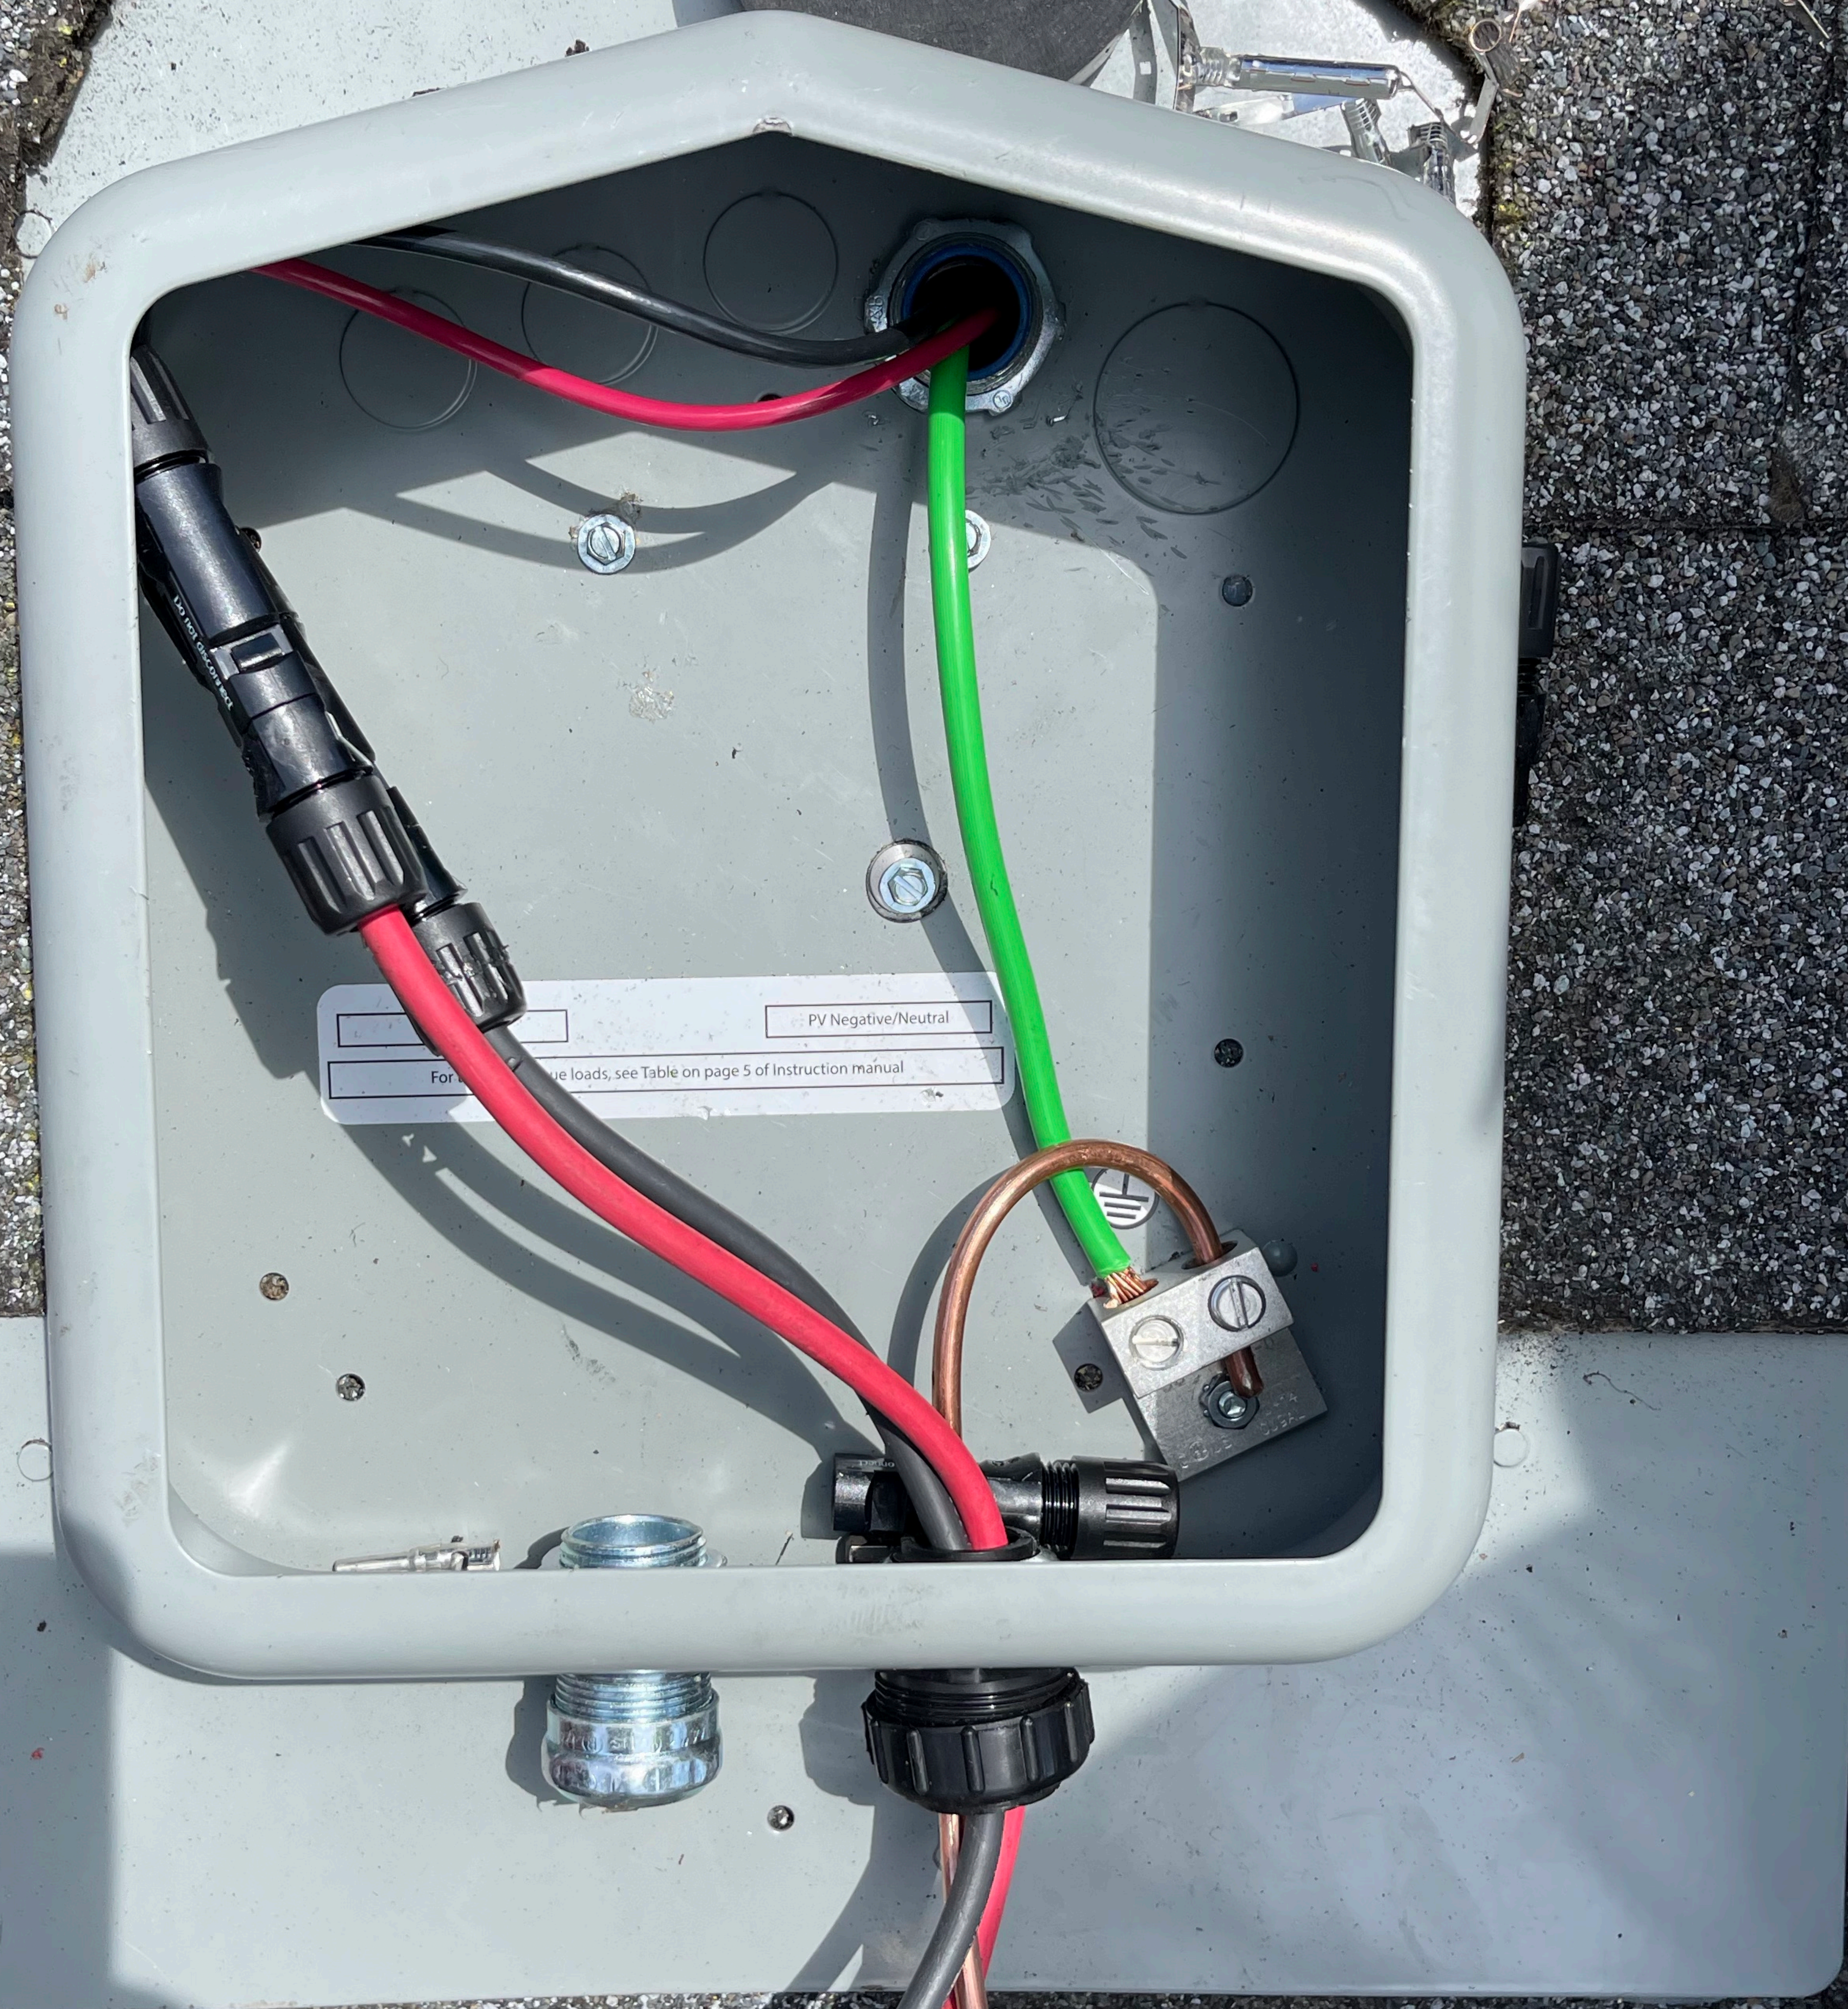

PV Negative/Neutral
For... loads, see Table on page 5 of instruction manual