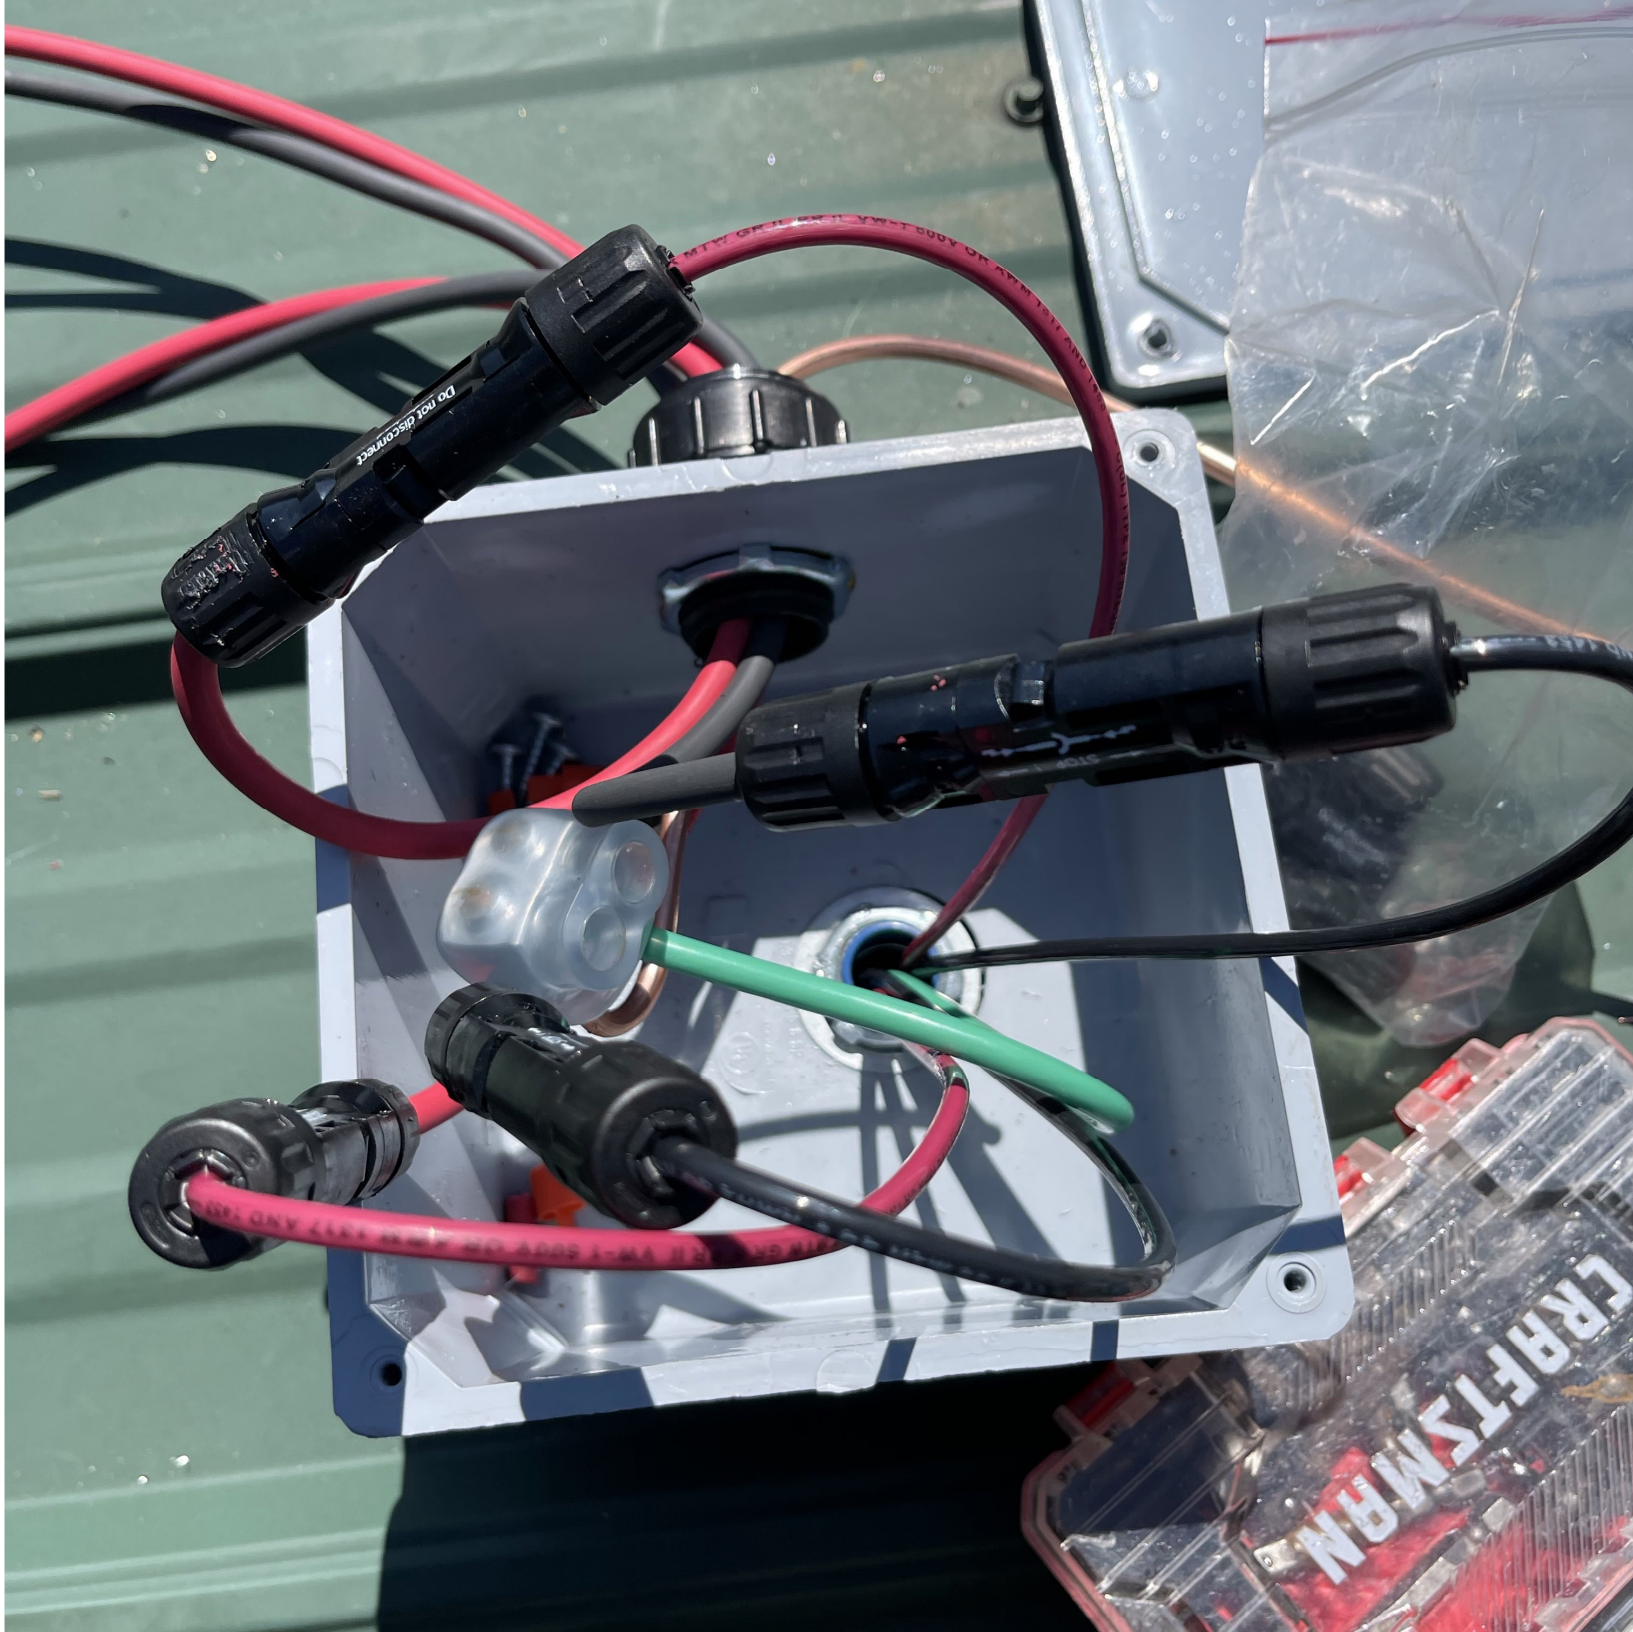

WARNING: THIS EQUIPMENT MUST BE GROUNDED
communication

RCP: 000100130553

S/N: S2502-67351

MFG: B

Date: Q1-21

PEEL

GENERAC®

R
Ret
PVRS

SURE MUST BE GROUNDED
communication

RCP: 000100130981
S/N: S2502-68421
MFG: B
Date: Q1-21

REBUI
Refer to
PVRSS Con

GENERAC[®]

PV

SnapRS

PV

IMPORTANT INSTALLATION INSTRUCTION

SURE MUST BE GROUNDED
communication

RCP: 000100130981
S/N: S2502-68421
MFG: B
Date: Q1-21

REBU
PVRSS Con
Refer to

GENERAC[®]

PV
SnapRS
PV

IMPORTANT INSTALLATION INSTRUCTION

ENCLOSURE MUST BE GROUNDED
for REbus communication