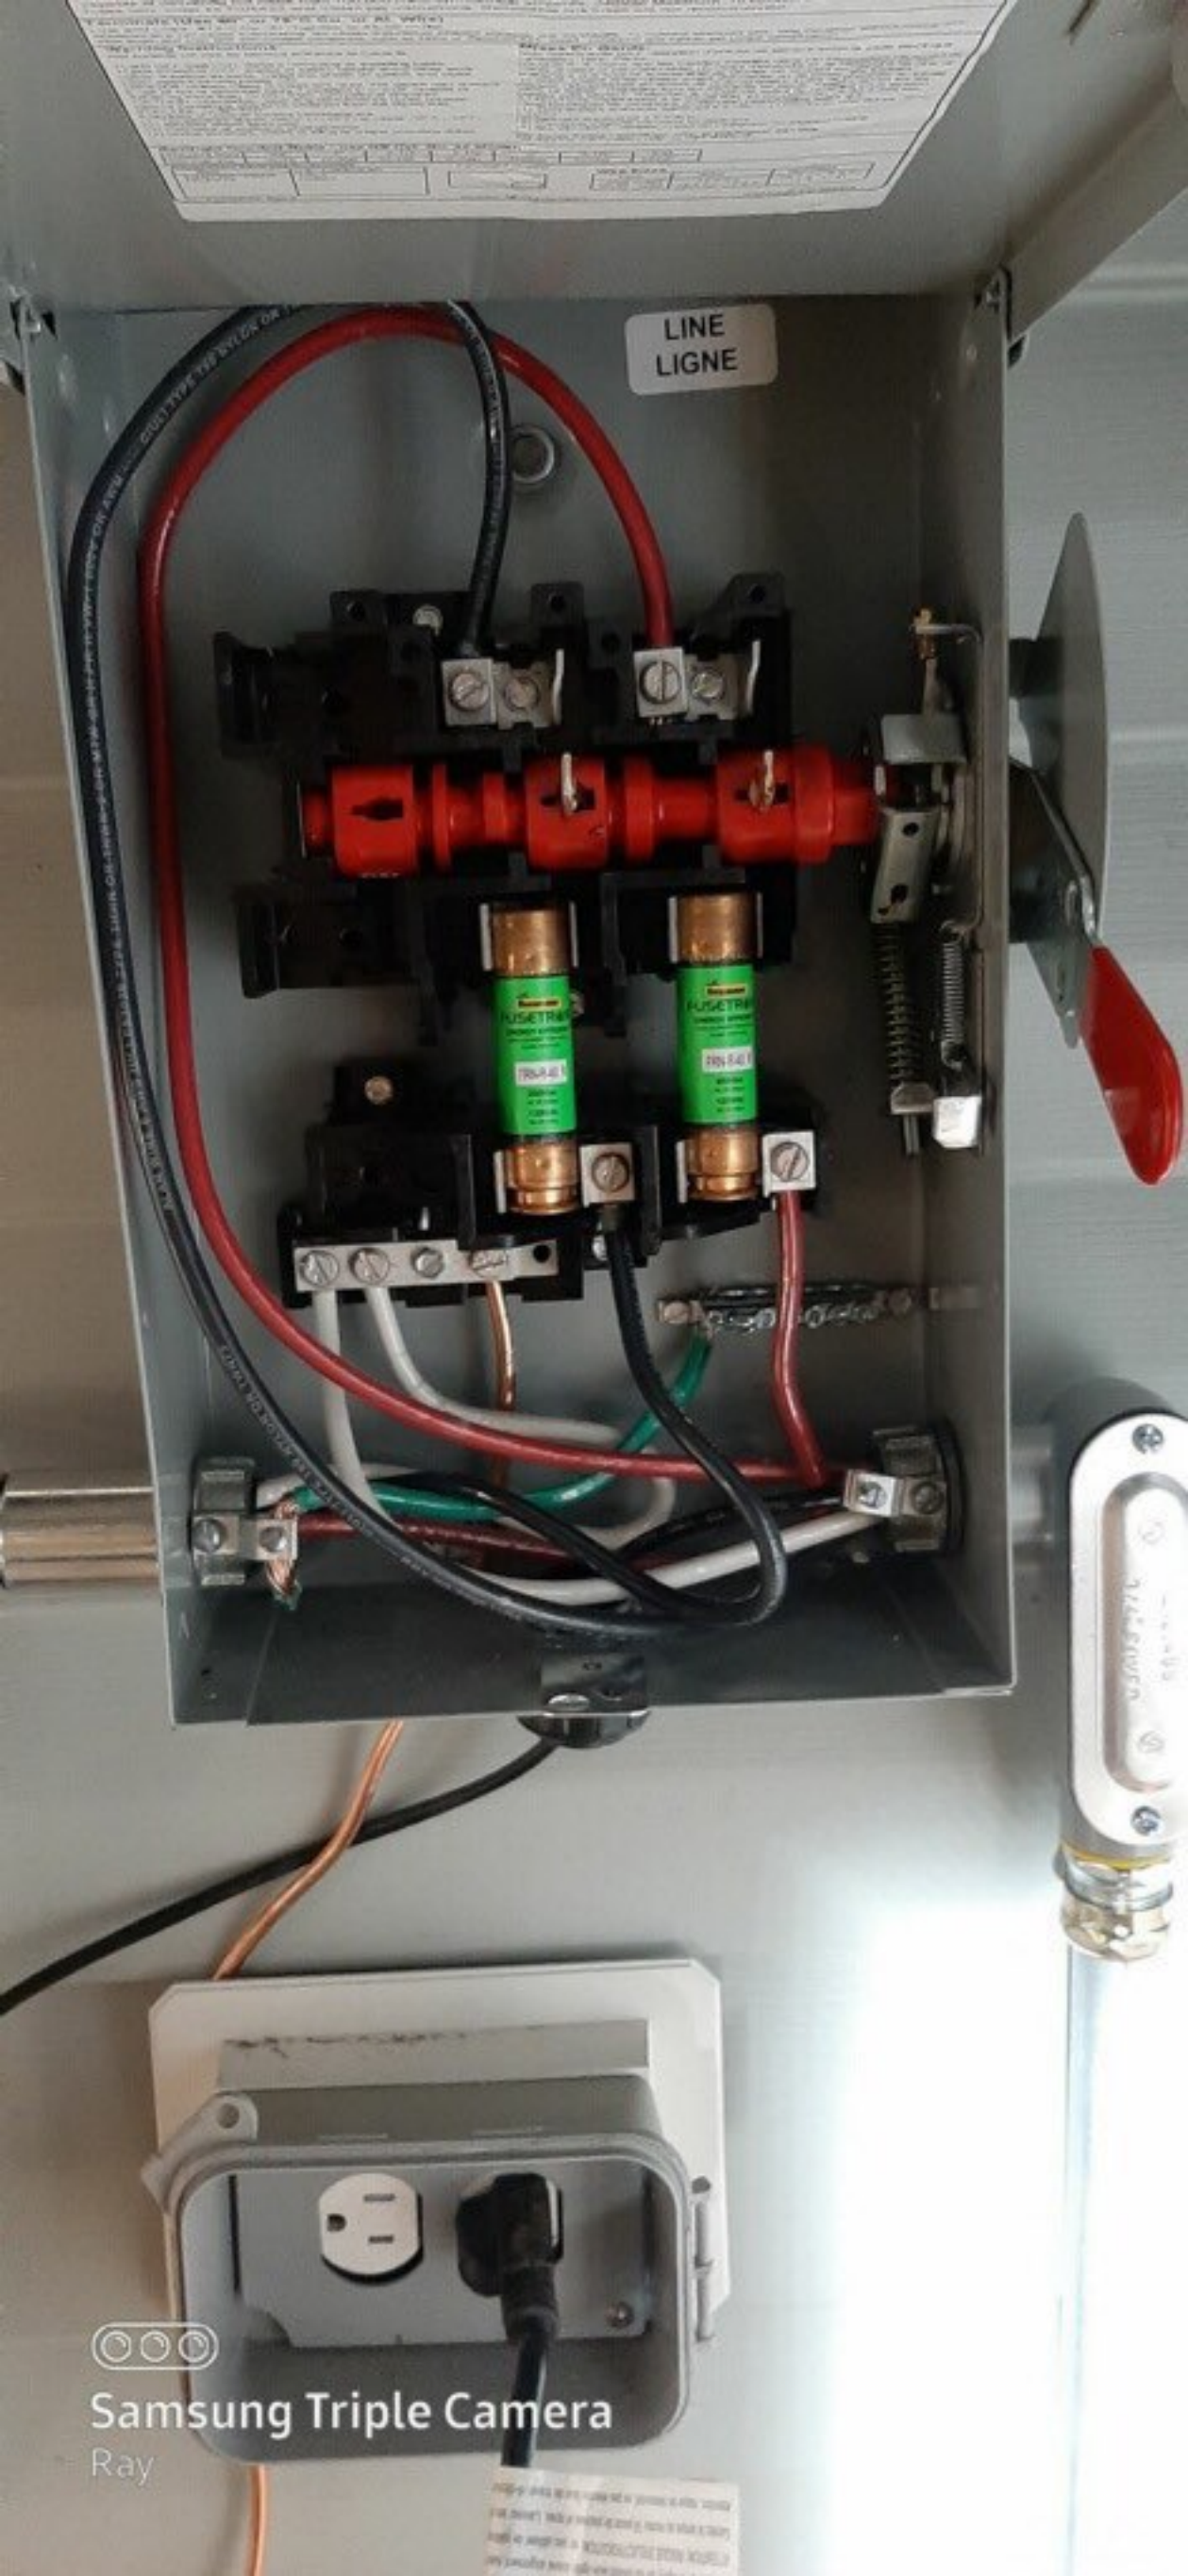

PEEL AWAY

GENERAC

REGISTER YOUR SYSTEM

SERIAL NUMBER:	X7602-08820
REGISTRATION CODE:	EAYY-KLPN

Go to register.generac.com to register
or scan the code above.

Samsung Triple Camera
Ray

GENERAC
PWR GOLD

Transfer Switch

Ray

2329473
SEAL

Samsung Triple Camera

Ray

LINE
LIGNE

Samsung Triple Camera

Ray

ENCLOSURE MARKED FOR USE TO
309 2

Omron 20
Omron 20
E-T-M TEST

Samsung Triple Camera
Ray

GENERAC

POWER CORE

30A DC Disconnects

Panel

Panel

BATT