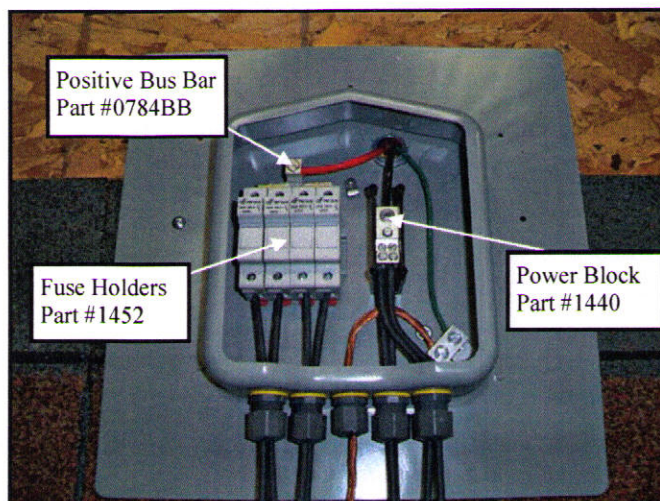

SolaDeck

FLASHED PV ROOF-MOUNT COMBINER/ENCLOSURE

SolaDeck Model 0783-41

ETL Listed UL STD 1741
Combiner/Enclosure

Shown 4 Strings with UL Recognized
Fuse Holders for PV Positive
Power Block for PV Negative
Fuses combined with positive Bus Bar
PV negative combined with power block

SolaDeck Model 0786

ETL Listed UL 50 Type 3R
Rain tight enclosure for outdoor use.

Shown with ER 6 Terminal blocks
Transition outdoor wire to THWN wire.
ER 6 Terminal block used for positive
And negative.

SolaDeck Model 0786-41

ETL Listed UL STD 1741
Combiner/Enclosure

Shown 4 Strings with UL Recognized
Fuse Holders for PV Positive
ER 10 Terminal blocks for PV negative
Fuses combined with positive Bus bar
ER 10 Terminal blocks combined using
Negative Bus Bar