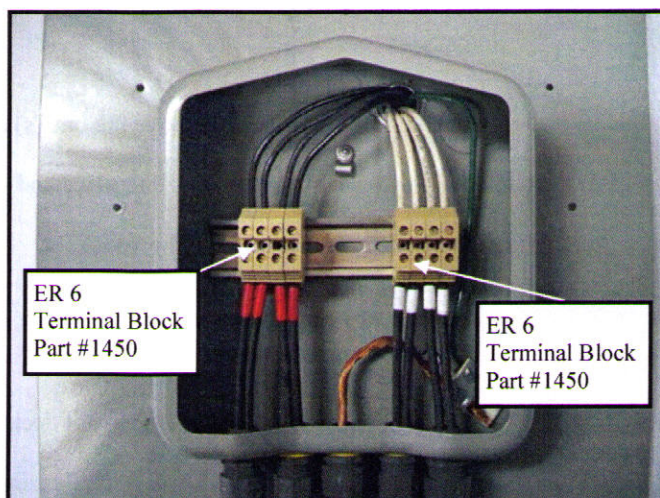

SolaDeck

FLASHED PV ROOF-MOUNT COMBINER/ENCLOSURE

SolaDeck Model 0783-41

ETL Listed UL STD 1741
Combiner/Enclosure

Shown 4 Strings with UL Recognized
Fuse Holders for PV Positive
Power Block for PV Negative
Fuses combined with positive Bus Bar
PV negative combined with power block

SolaDeck Model 0786

ETL Listed UL 50 Type 3R
Rain tight enclosure for outdoor use.

Shown with ER 6 Terminal blocks
Transition outdoor wire to THWN wire.
ER 6 Terminal block used for positive
And negative.

SolaDeck Model 0786-41

ETL Listed UL STD 1741
Combiner/Enclosure

Shown 4 Strings with UL Recognized
Fuse Holders for PV Positive
ER 10 Terminal blocks for PV negative
Fuses combined with positive Bus bar
ER 10 Terminal blocks combined using
Negative Bus Bar