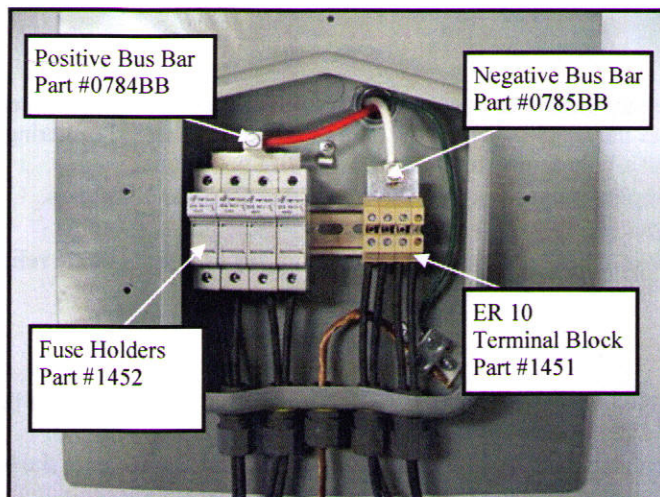

SolaDeck Model 0786

ETL Listed UL 50 Type 3R
Rain tight enclosure for outdoor use.

Shown with ER 6 Terminal blocks
Transition outdoor wire to THWN wire.
ER 6 Terminal block used for positive
And negative.

SolaDeck Model 0786-41

ETL Listed UL STD 1741
Combiner/Enclosure

Shown 4 Strings with UL Recognized
Fuse Holders for PV Positive
ER 10 Terminal blocks for PV negative
Fuses combined with positive Bus bar
ER 10 Terminal blocks combined using
Negative Bus Bar