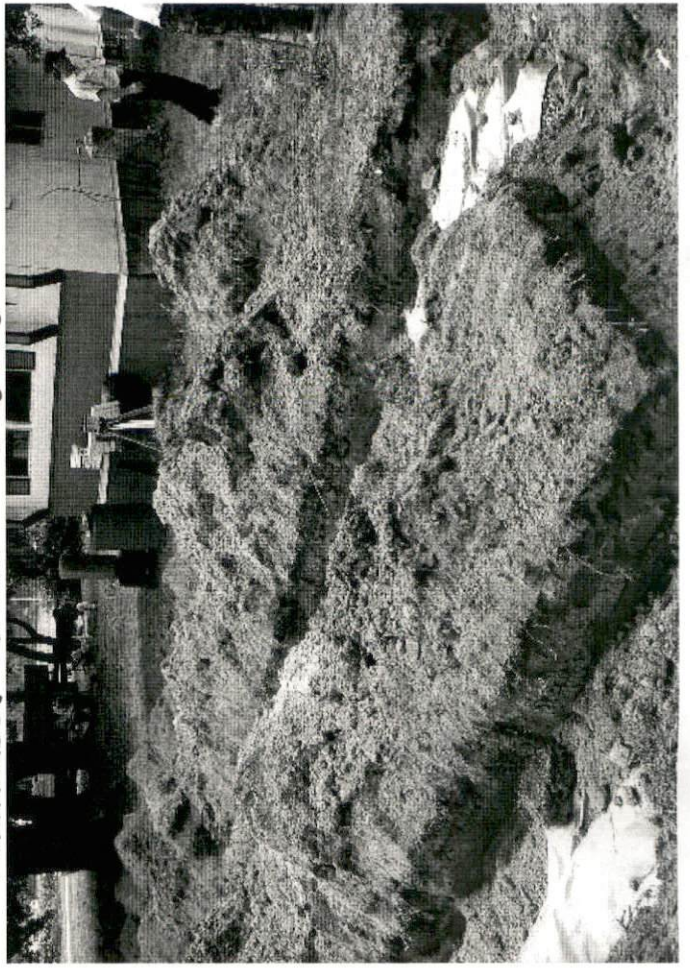

STERMUNSON REPAIR #18688

Maze/R