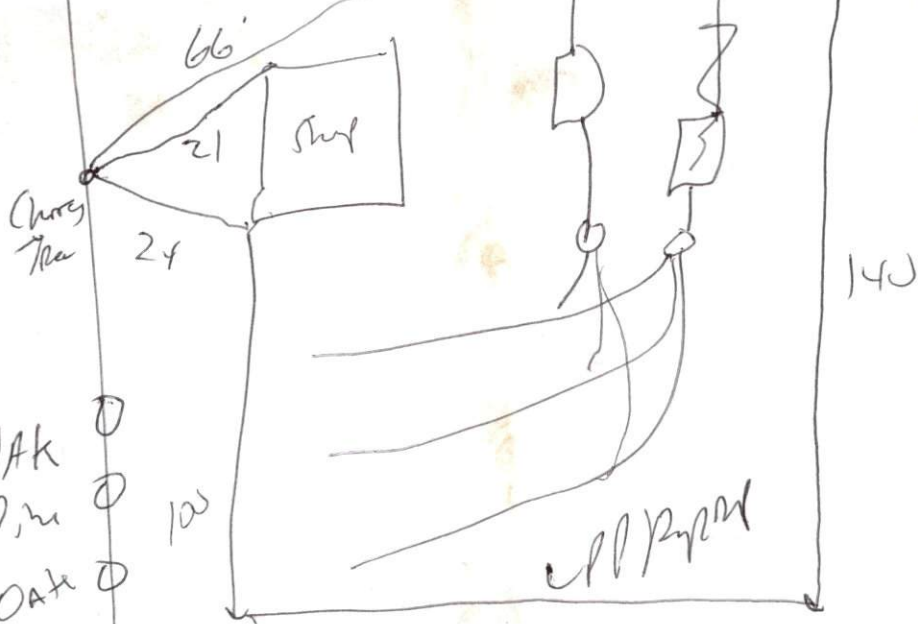

2185  
755

001  
Drive  
3x70  
Gravel  
Annu

Meat  
CNSR  
0-34W  
34-425C

3x90  
18.24

- OAK
- Pine
- OAK
- Pine
- Pine
- Pine