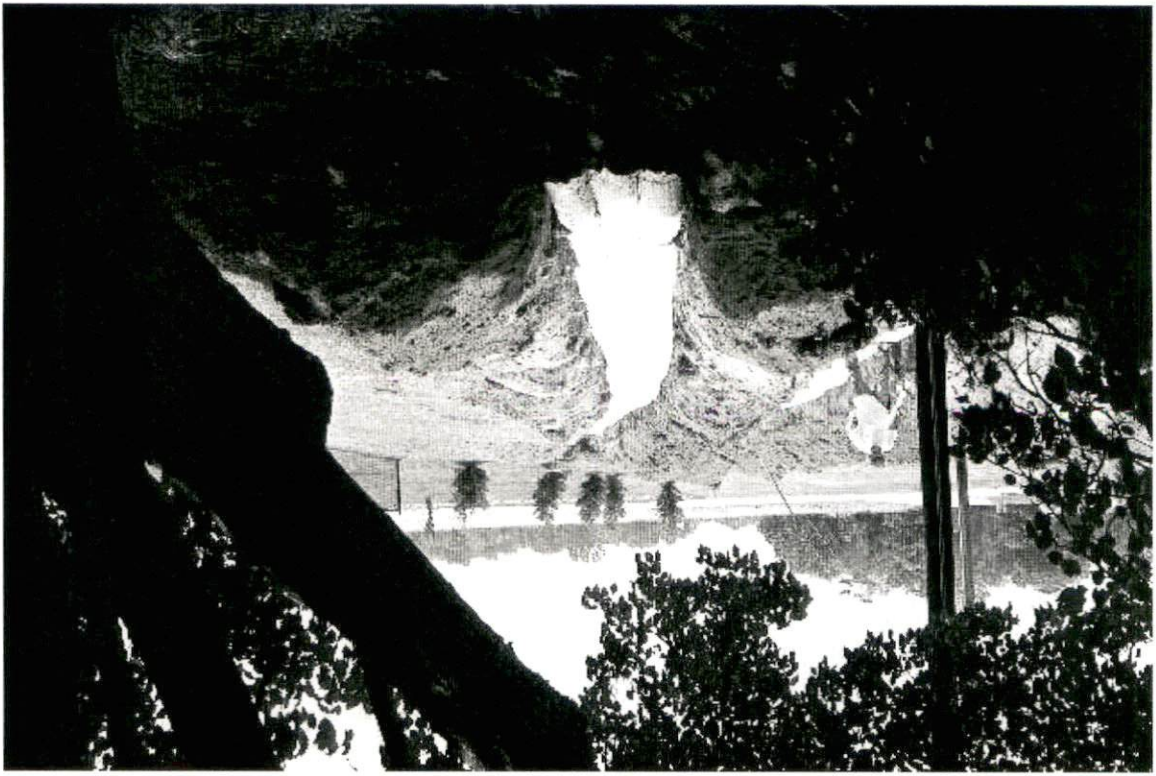

ELKINS REPAIR

OLD TANK LOCATION
CRUSHED

ELIENS & EDWIN

JM - Thomas Elkin - Repair SA 1006 Old Stone System - August before 2007/11.
5-15-88

Mr. Tom's Blood Report
SN1006
21D5768

5-15-08