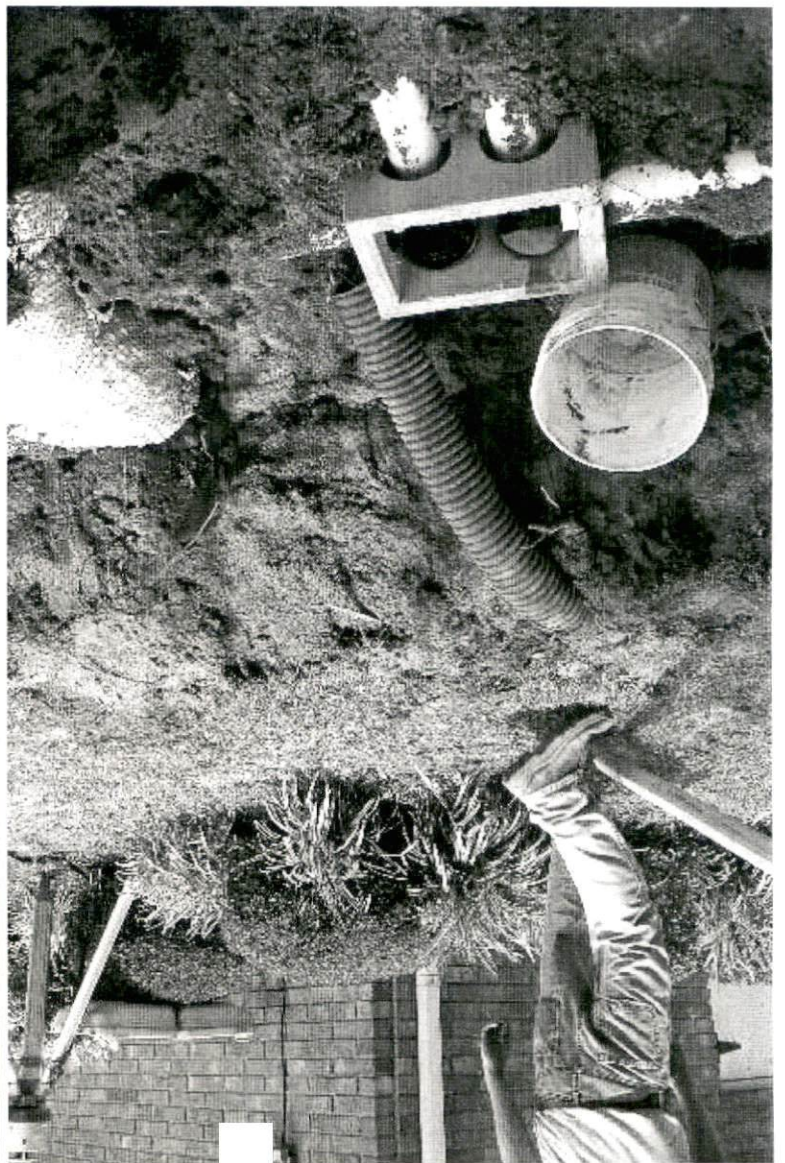

ELKINS REPAIR

OLD TANK LOCATION
CRUSHED

ELIENS & EDWIN

JM - Thomas Elkin - Repair SA 1006 Old Stone System - August before 2007/11.
5-15-88

Mr. Tom's Blood Report
SN1006
21D5768

5-15-08