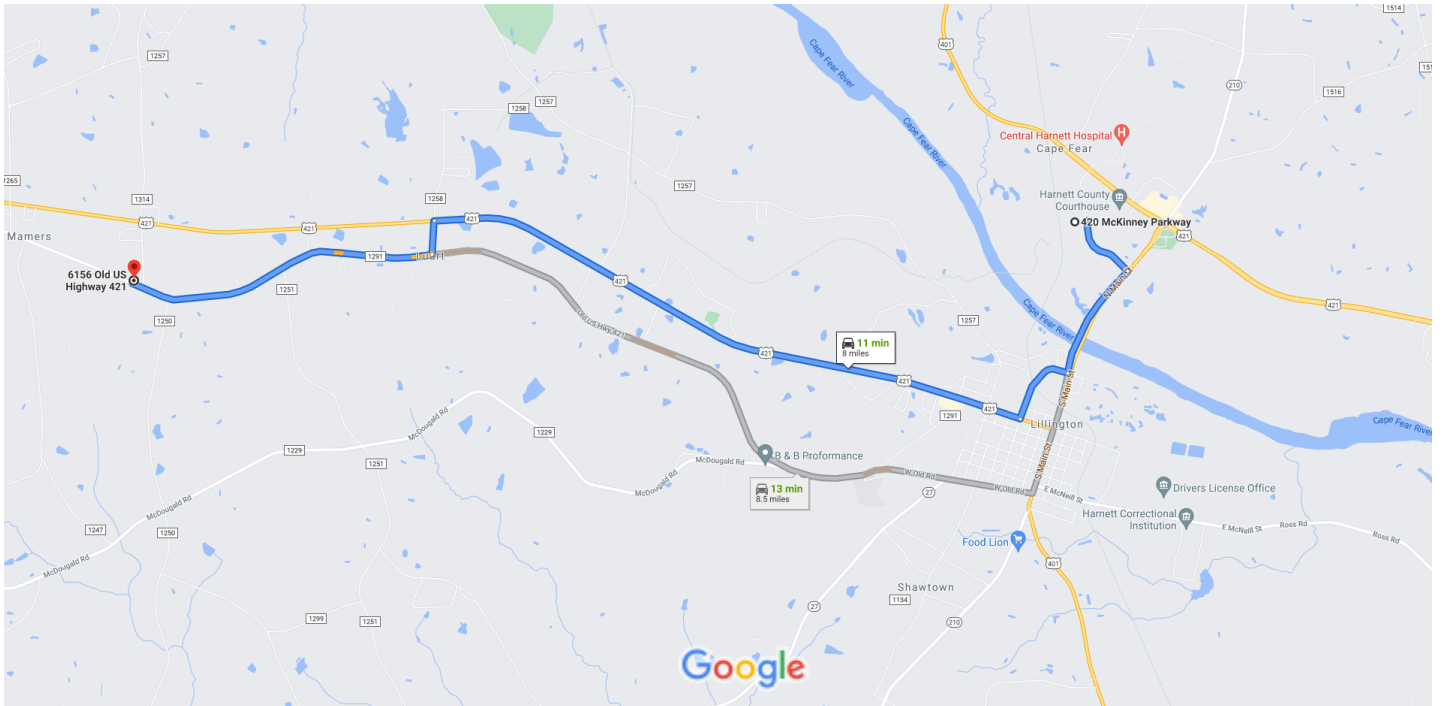

420 McKinney Pkwy, Lillington, NC 27546 to 6156 Old US Hwy 421, Lillington, NC 27546 Drive 8.0 miles, 11 min

Map data ©2021 2000 ft

420 McKinney Pkwy

Lillington, NC 27546

- ↑ 1. Head south on McKinney Pkwy toward Alexander Dr
0.5 mi
- ↘ 2. McKinney Pkwy turns right and becomes N Main St
0.8 mi
- ↘ 3. Turn right onto S 10th St
0.5 mi
- ↘ 4. Turn right onto US-421 N/W Front St
Continue to follow US-421 N
4.0 mi
- ↙ 5. Turn left onto Neill Thomas Rd
0.2 mi
- ↘ 6. Turn right onto Old US Hwy 421
Destination will be on the right
2.0 mi

6156 Old US Hwy 421

Lillington, NC 27546

9/8/21, 12:57 PM

420 McKinney Pkwy, Lillington, NC 27546 to 6156 Old US Hwy 421, Lillington, NC 27546 - Google Maps

These directions are for planning purposes only. You may find that construction projects, traffic, weather, or other events may cause conditions to differ from the map results, and you should plan your route accordingly. You must obey all signs or notices regarding your route.