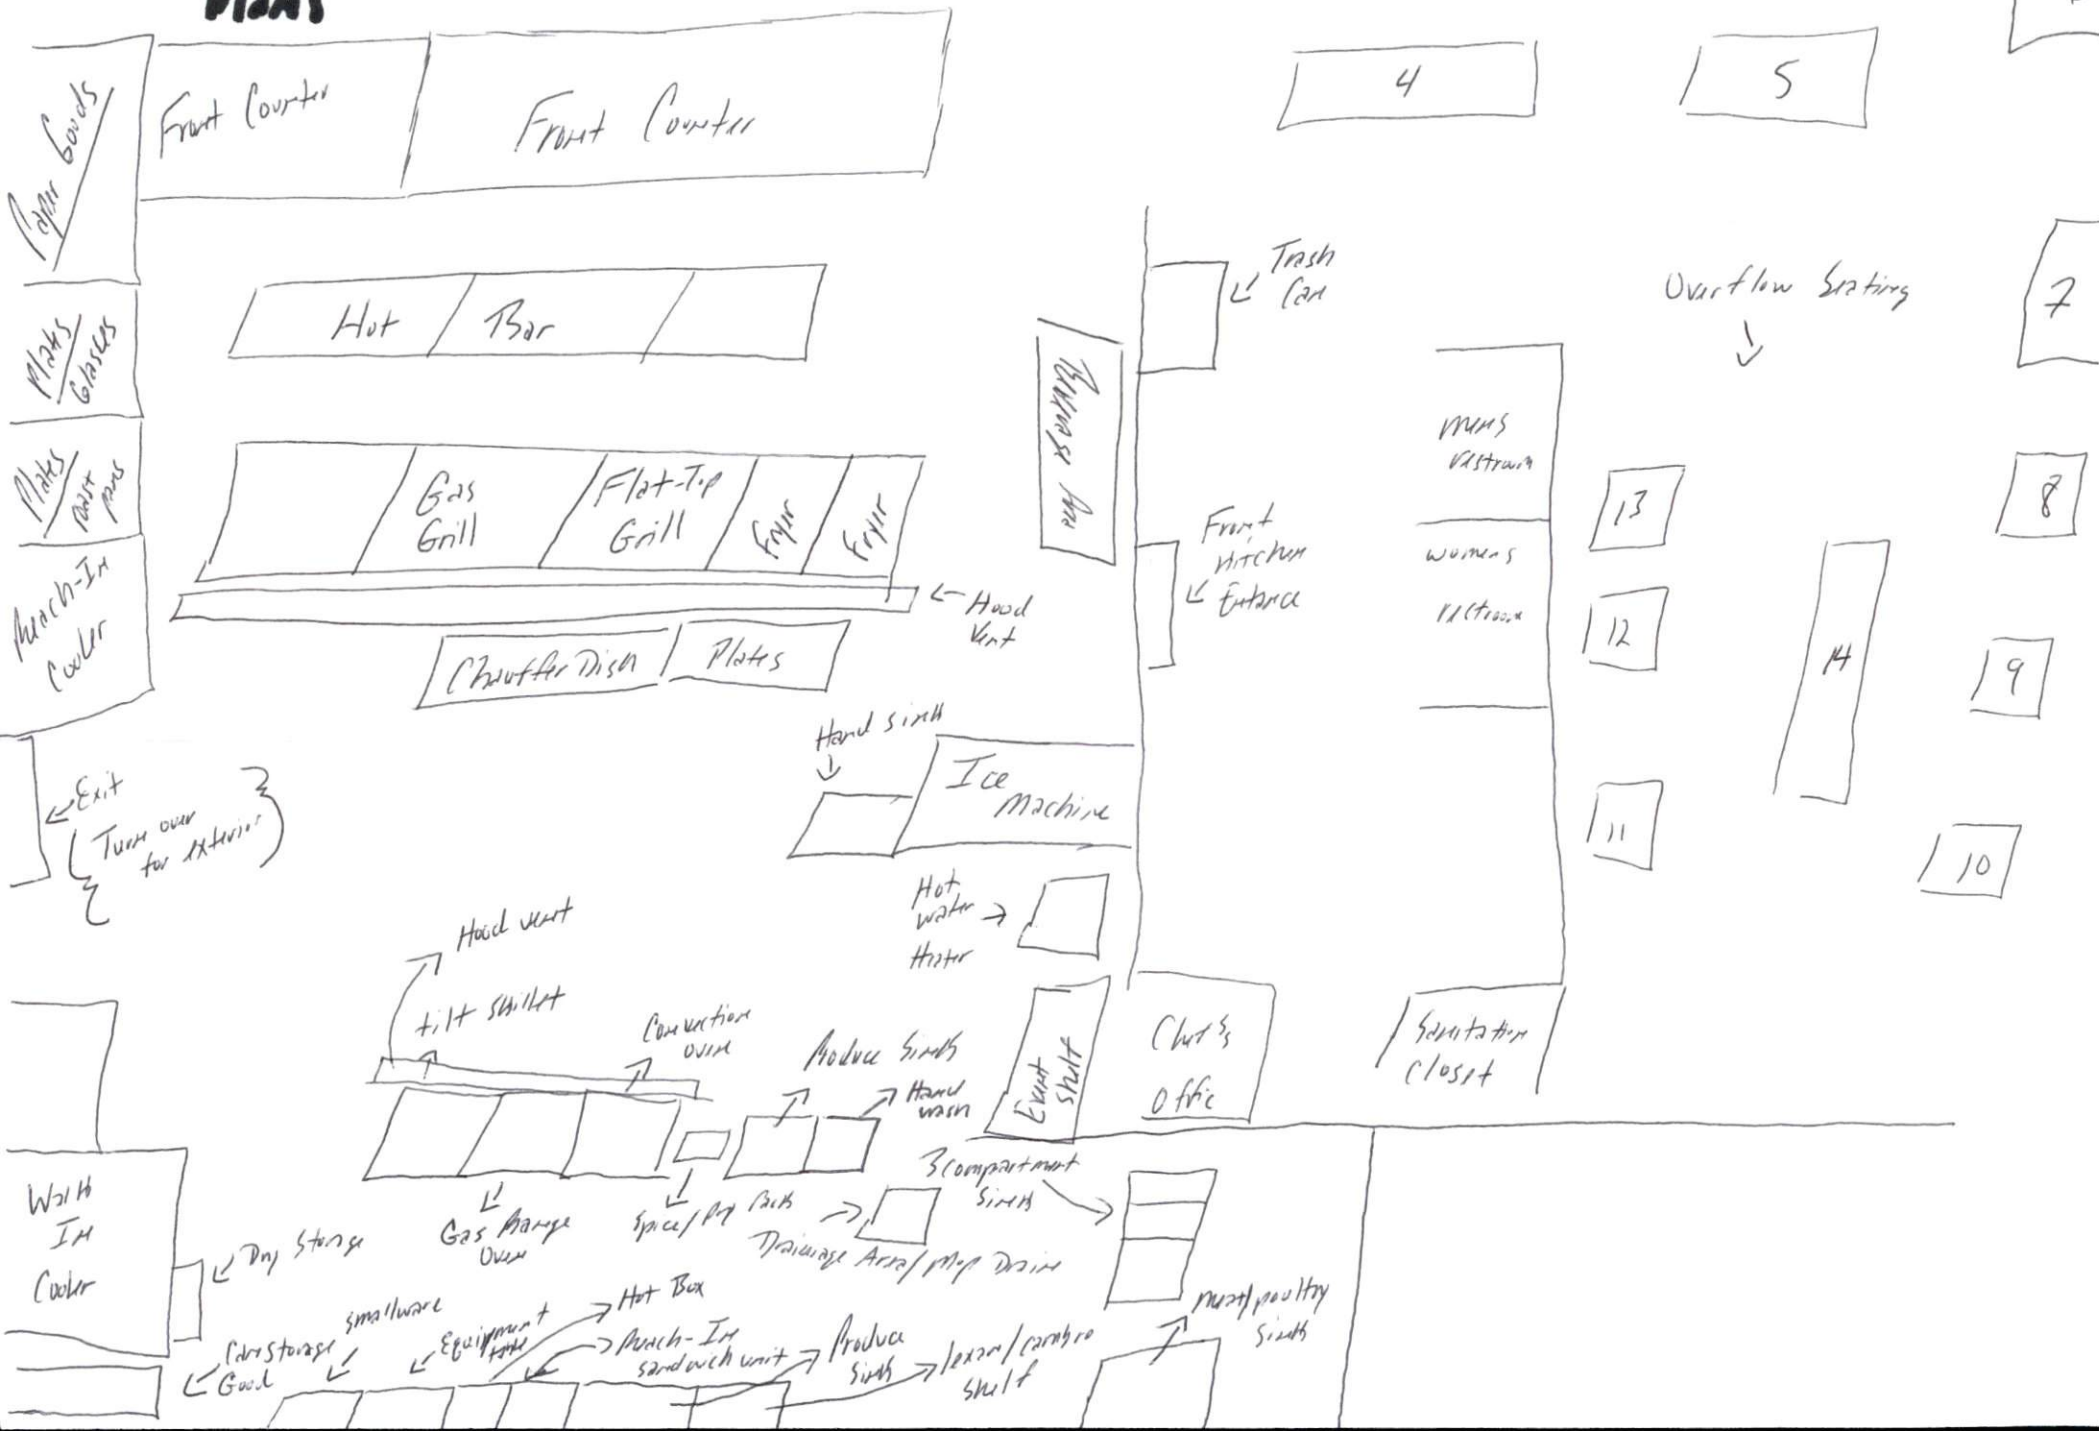

Magnolia Cafe Plans

Entry/Exit →

Seating Area →

Overflow Seating ↓

Paper Goods

Plates/Glasses

Plates/Paper Plates

Wash-In Cooler

Exit
{ Turn over for exterior }

Wash In Cooler

Dry Storage

Food Storage

Smallware

Equipment

Hot Box

Punch-In sandwich unit

Hot Water Heater

Hot Water Heater

Hot Water Heater

Hot Water Heater

Exit

Carport

Hose Stations
For Car-Wash

Cardboard
Only

Trash

Grease Trap

Washings
every
2nd