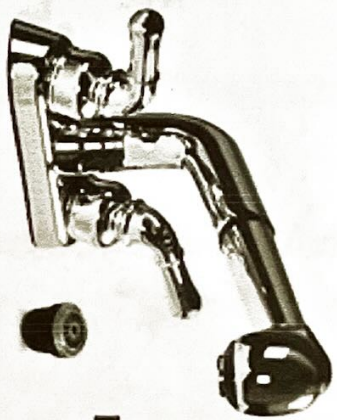

INCLUDED

Non-Metallic Pull-out Faucet
+ Garden hose adapter

P-Trap

20 inch Supply Lines

Drain Plug
+ Nut + Seal

RUGGED TUB

FRONT CROSS-SECTION
COUPE TRANSVERSALE DE FACE

SIDE CROSS-SECTION
COUPE TRANSVERSALE DE COTE