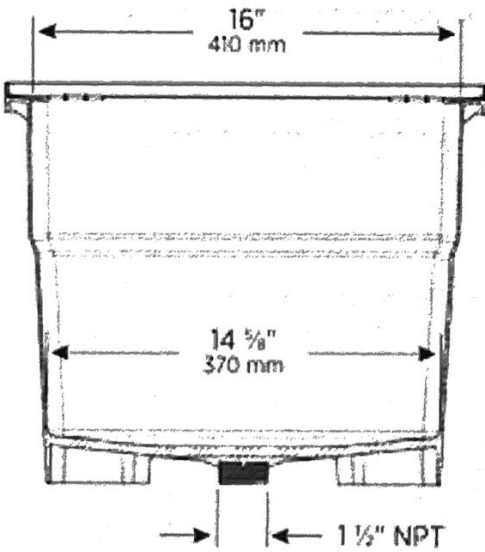

INCLUDED

Non-Metallic Pull-out Faucet
+ Garden hose adapter

P-Trap

20 inch Supply Lines

Drain Plug
+ Nut + Seal

RUGGED TUB

FRONT CROSS-SECTION
COUPE TRANSVERSALE DE FACE

SIDE CROSS-SECTION
COUPE TRANSVERSALE DE COTE