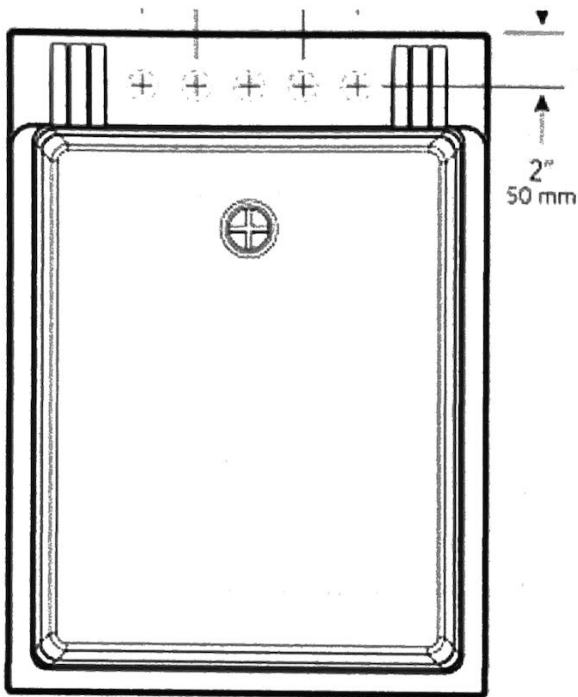

INCLUDED

Non-Metallic Pull-out Faucet
+ Garden hose adapter

P-Trap

20 inch Supply Lines

Drain Plug
+ Nut + Seal

RUGGED TUB

FRONT CROSS-SECTION
COUPE TRANSVERSALE DE FACE

SIDE CROSS-SECTION
COUPE TRANSVERSALE DE COTE