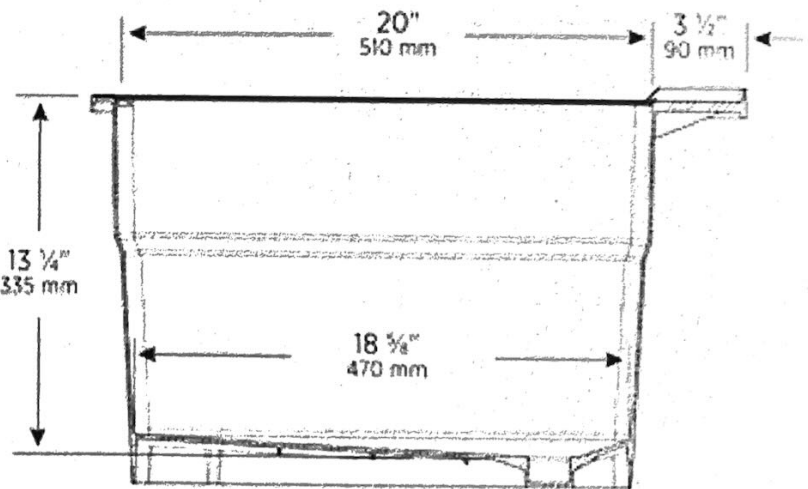

INCLUDED

Non-Metallic Pull-out Faucet
+ Garden hose adapter

P-Trap

20 inch Supply Lines

Drain Plug
+ Nut + Seal

RUGGED TUB

FRONT CROSS-SECTION
COUPE TRANSVERSALE DE FACE

SIDE CROSS-SECTION
COUPE TRANSVERSALE DE COTE