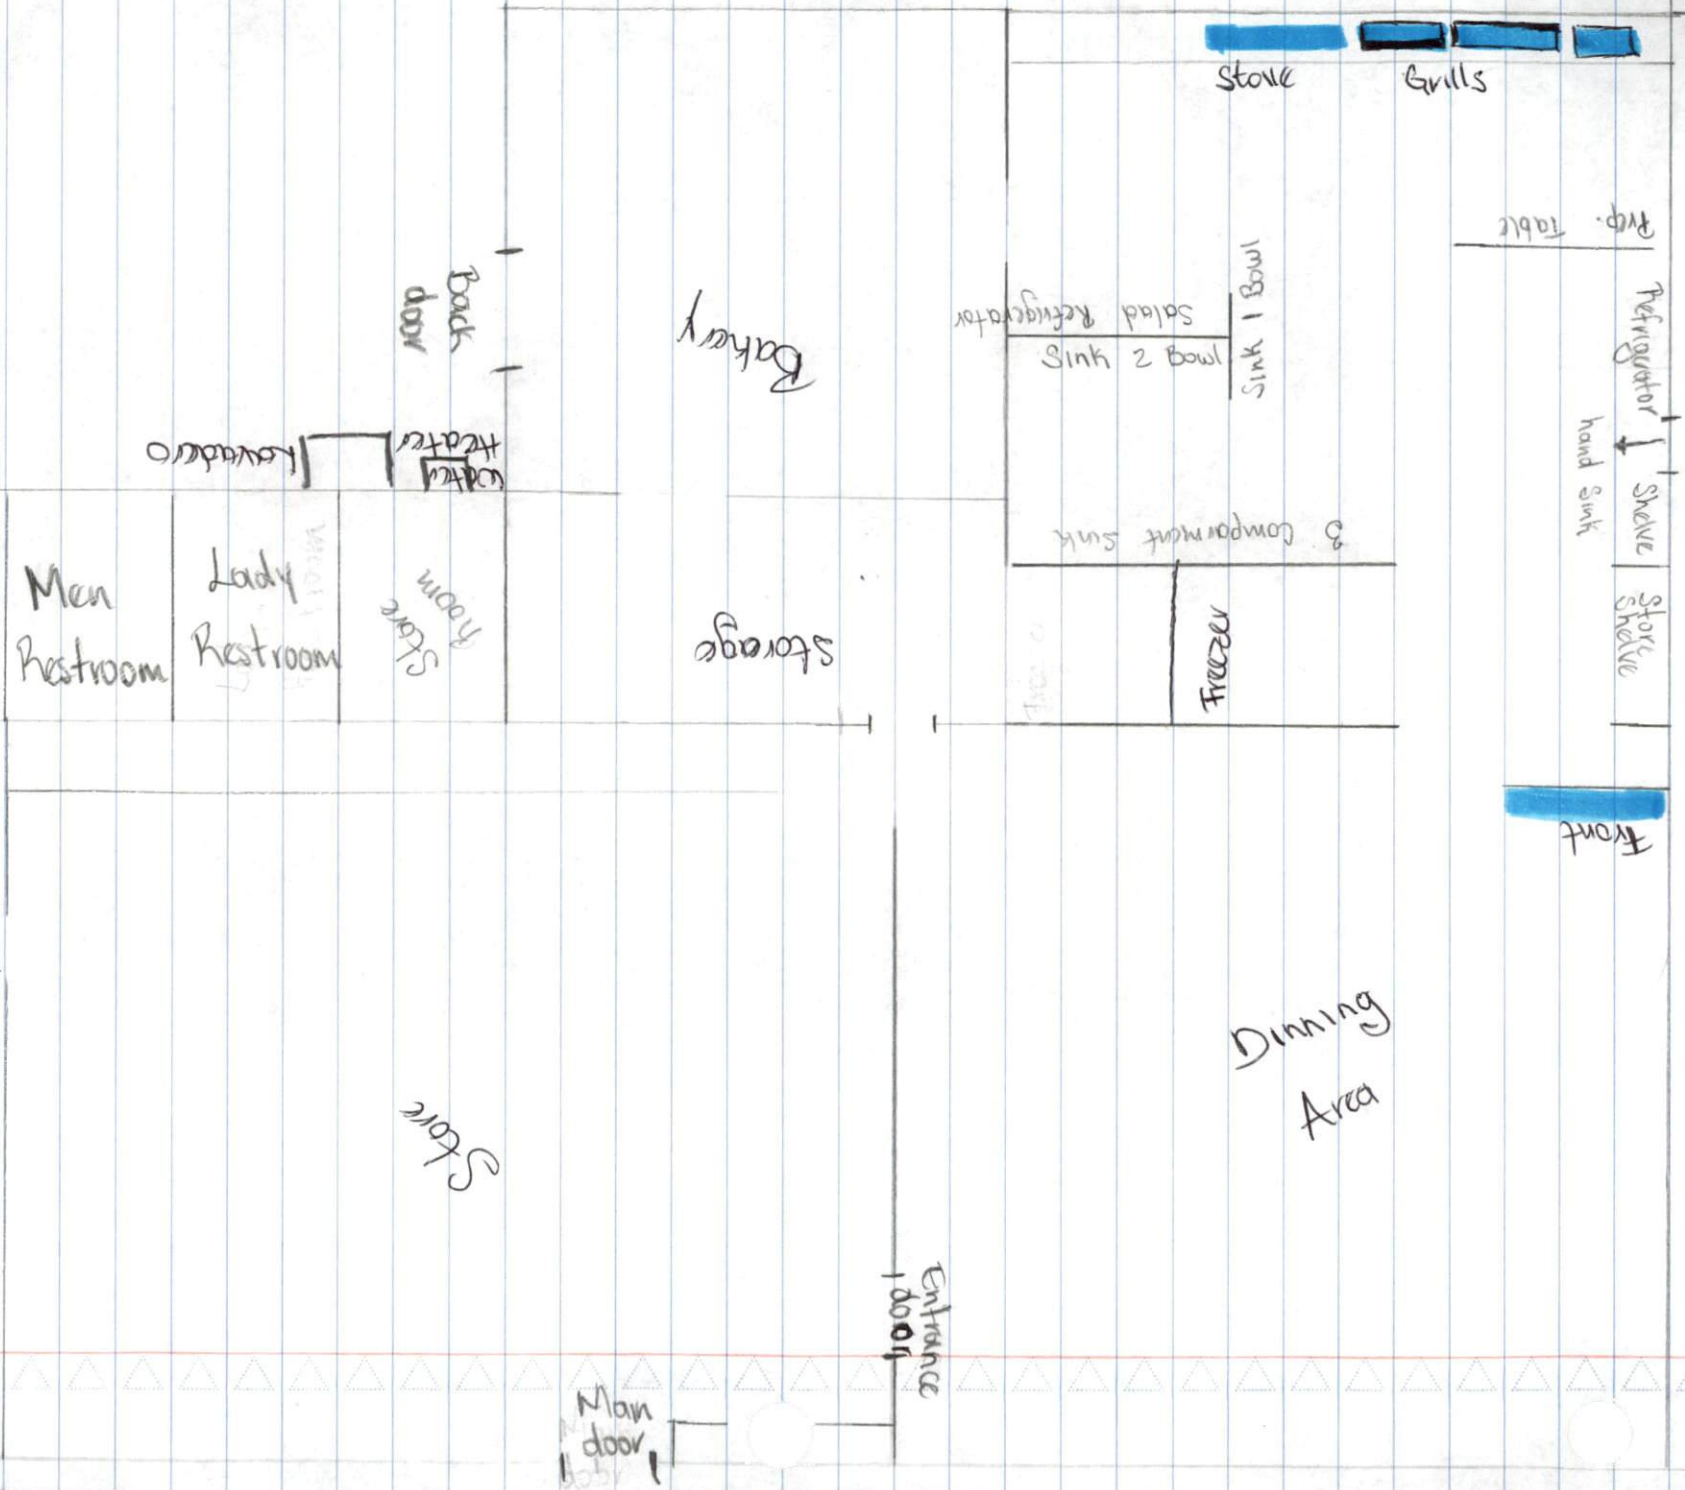

Plan Site

Dumpster

Men Restroom

Lady Restroom

Stair room

Storage

Baker's

Back door

Kawadaro

Stair

Freezer

3 compartment sink

Sink 2 Bowl
Salad Refrigerator

Sink 1 Bowl

Prep. Table
Refrigerator
hand sink

Shelve
Store Shelve

Stove

Grills

Entrance door

Main door

Dinning Area

Front