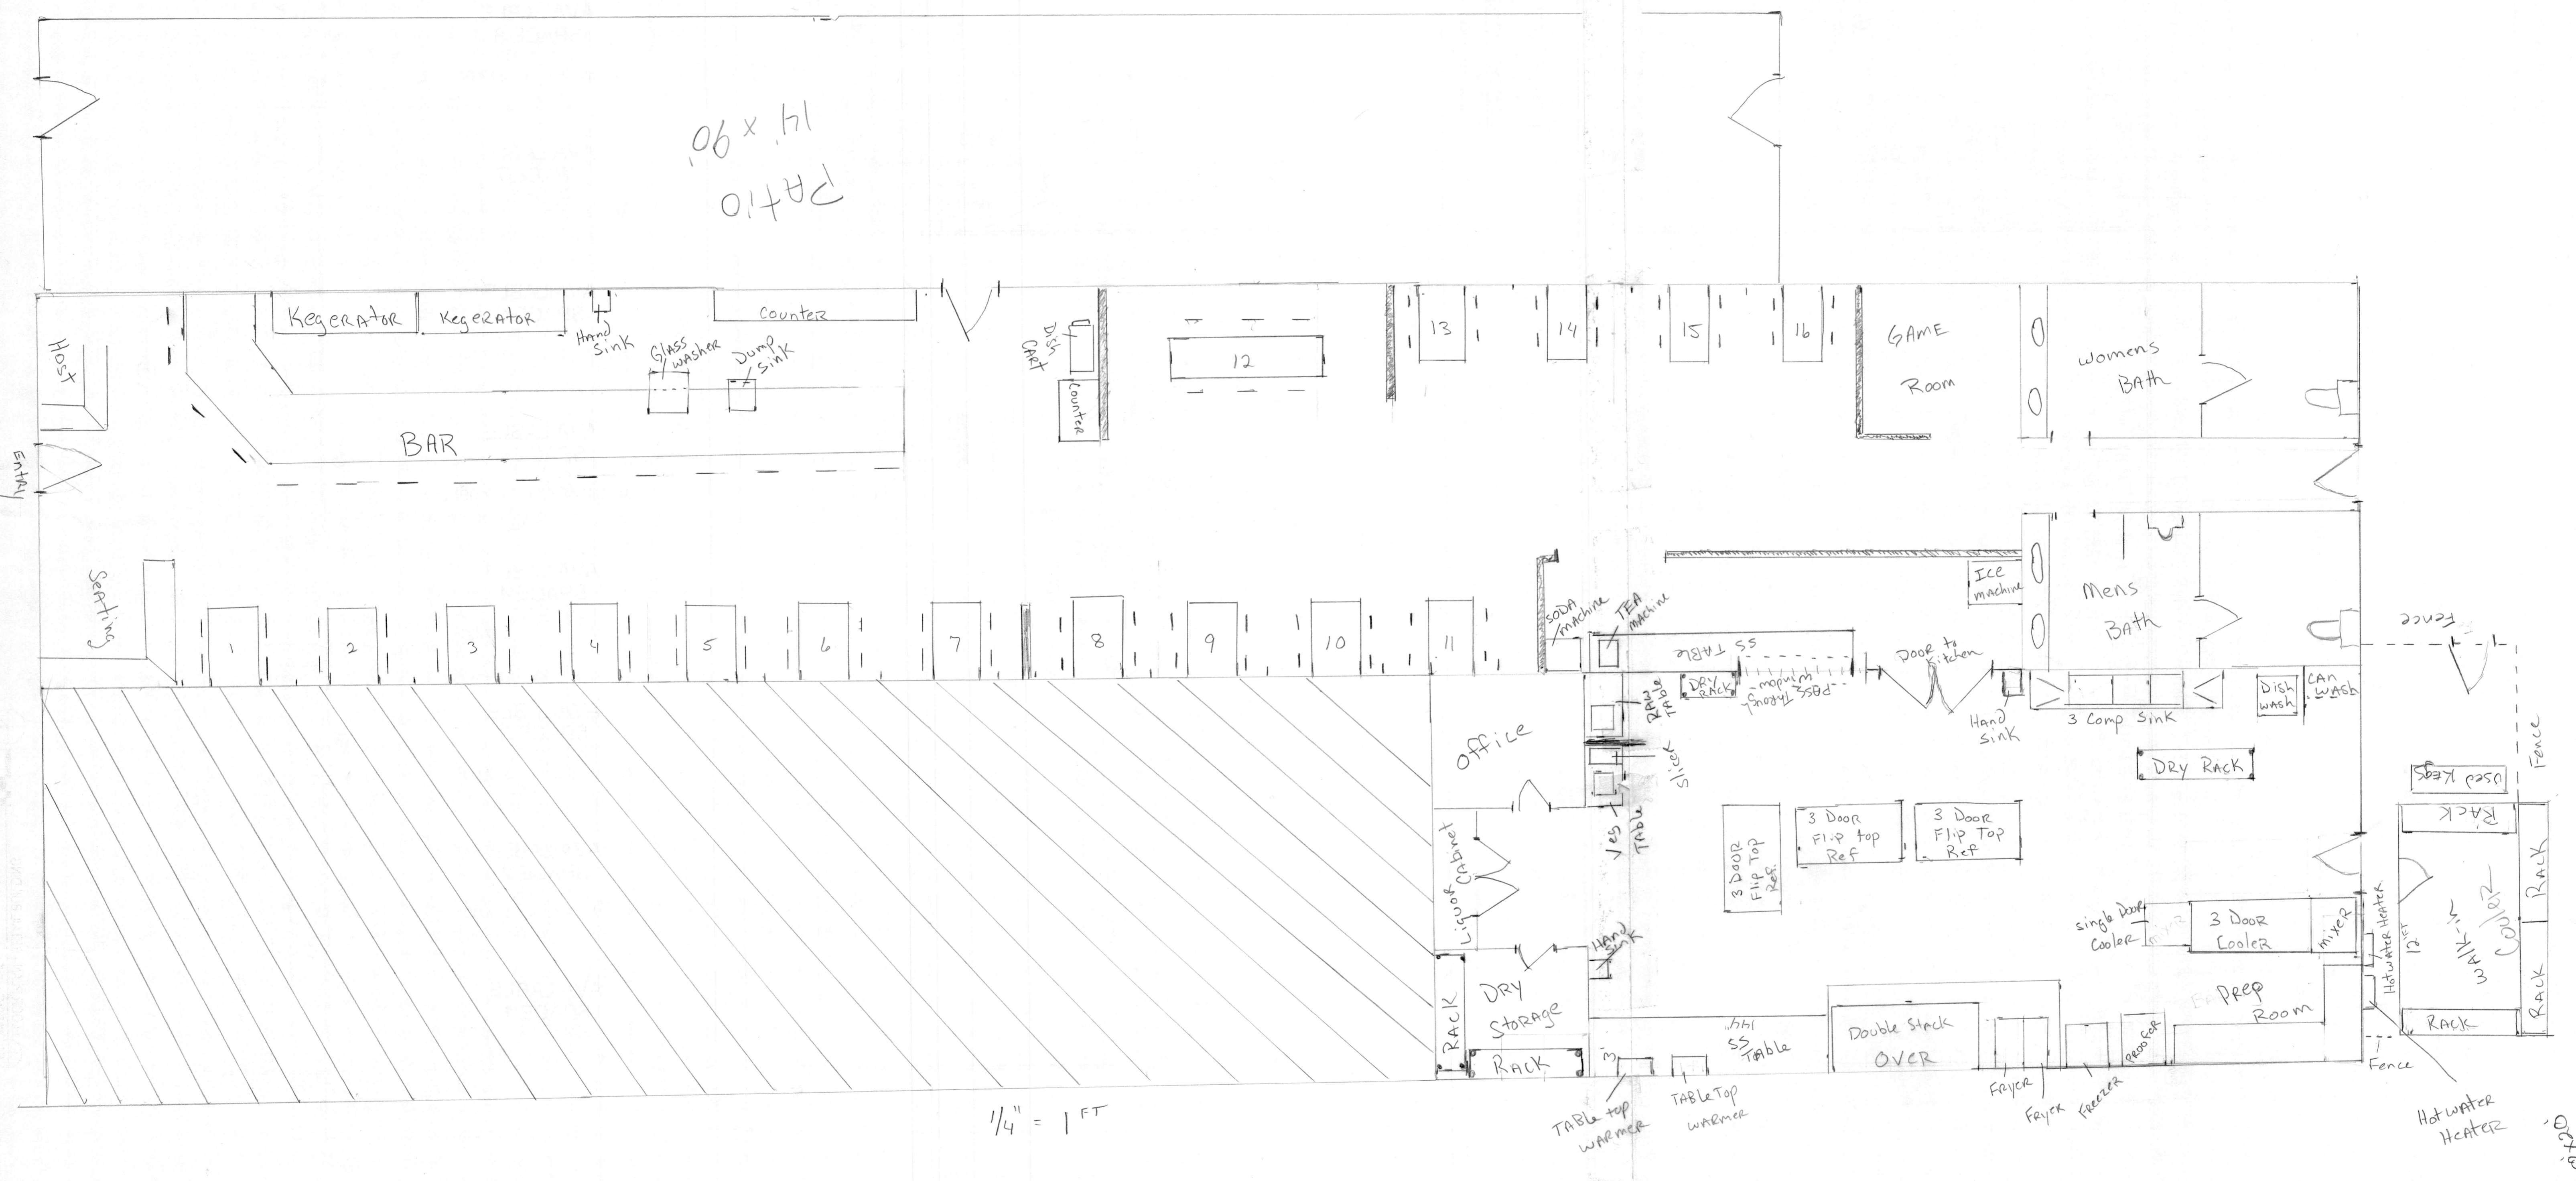

Patio
14 x 90
06

1/4" = 1 FT

1/4" = 1 FT

79 - Seats
16 - Tables

TRASH/GREASE