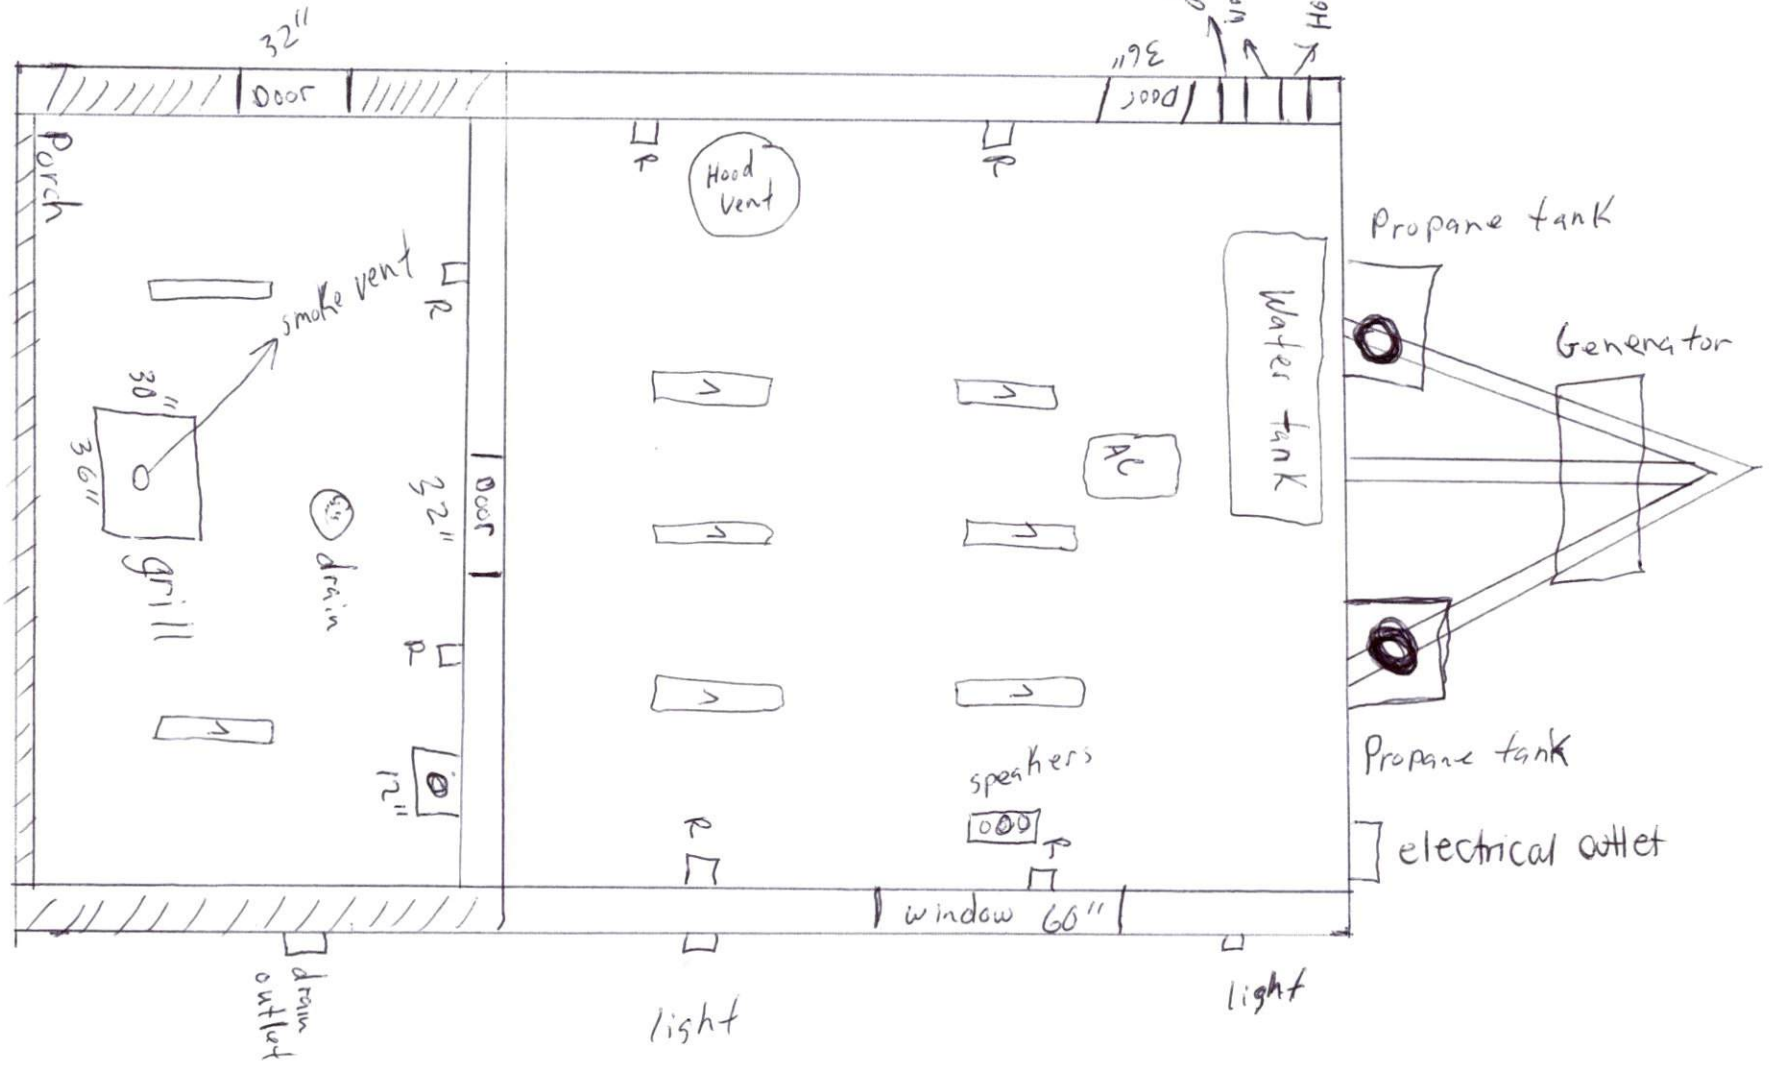

/// Porch screen in

□ Lights
□ Receptacles

drain outlet
water tank valve
Hot water Heater

Propane tank
Generator

Water tank

Propane tank
electrical outlet

speakers

Hood Vent

Porch

Door

Door

Door

drain

grill

window 60"

light

light

drain outlet

32"

36"

30"
36"

12"

AC