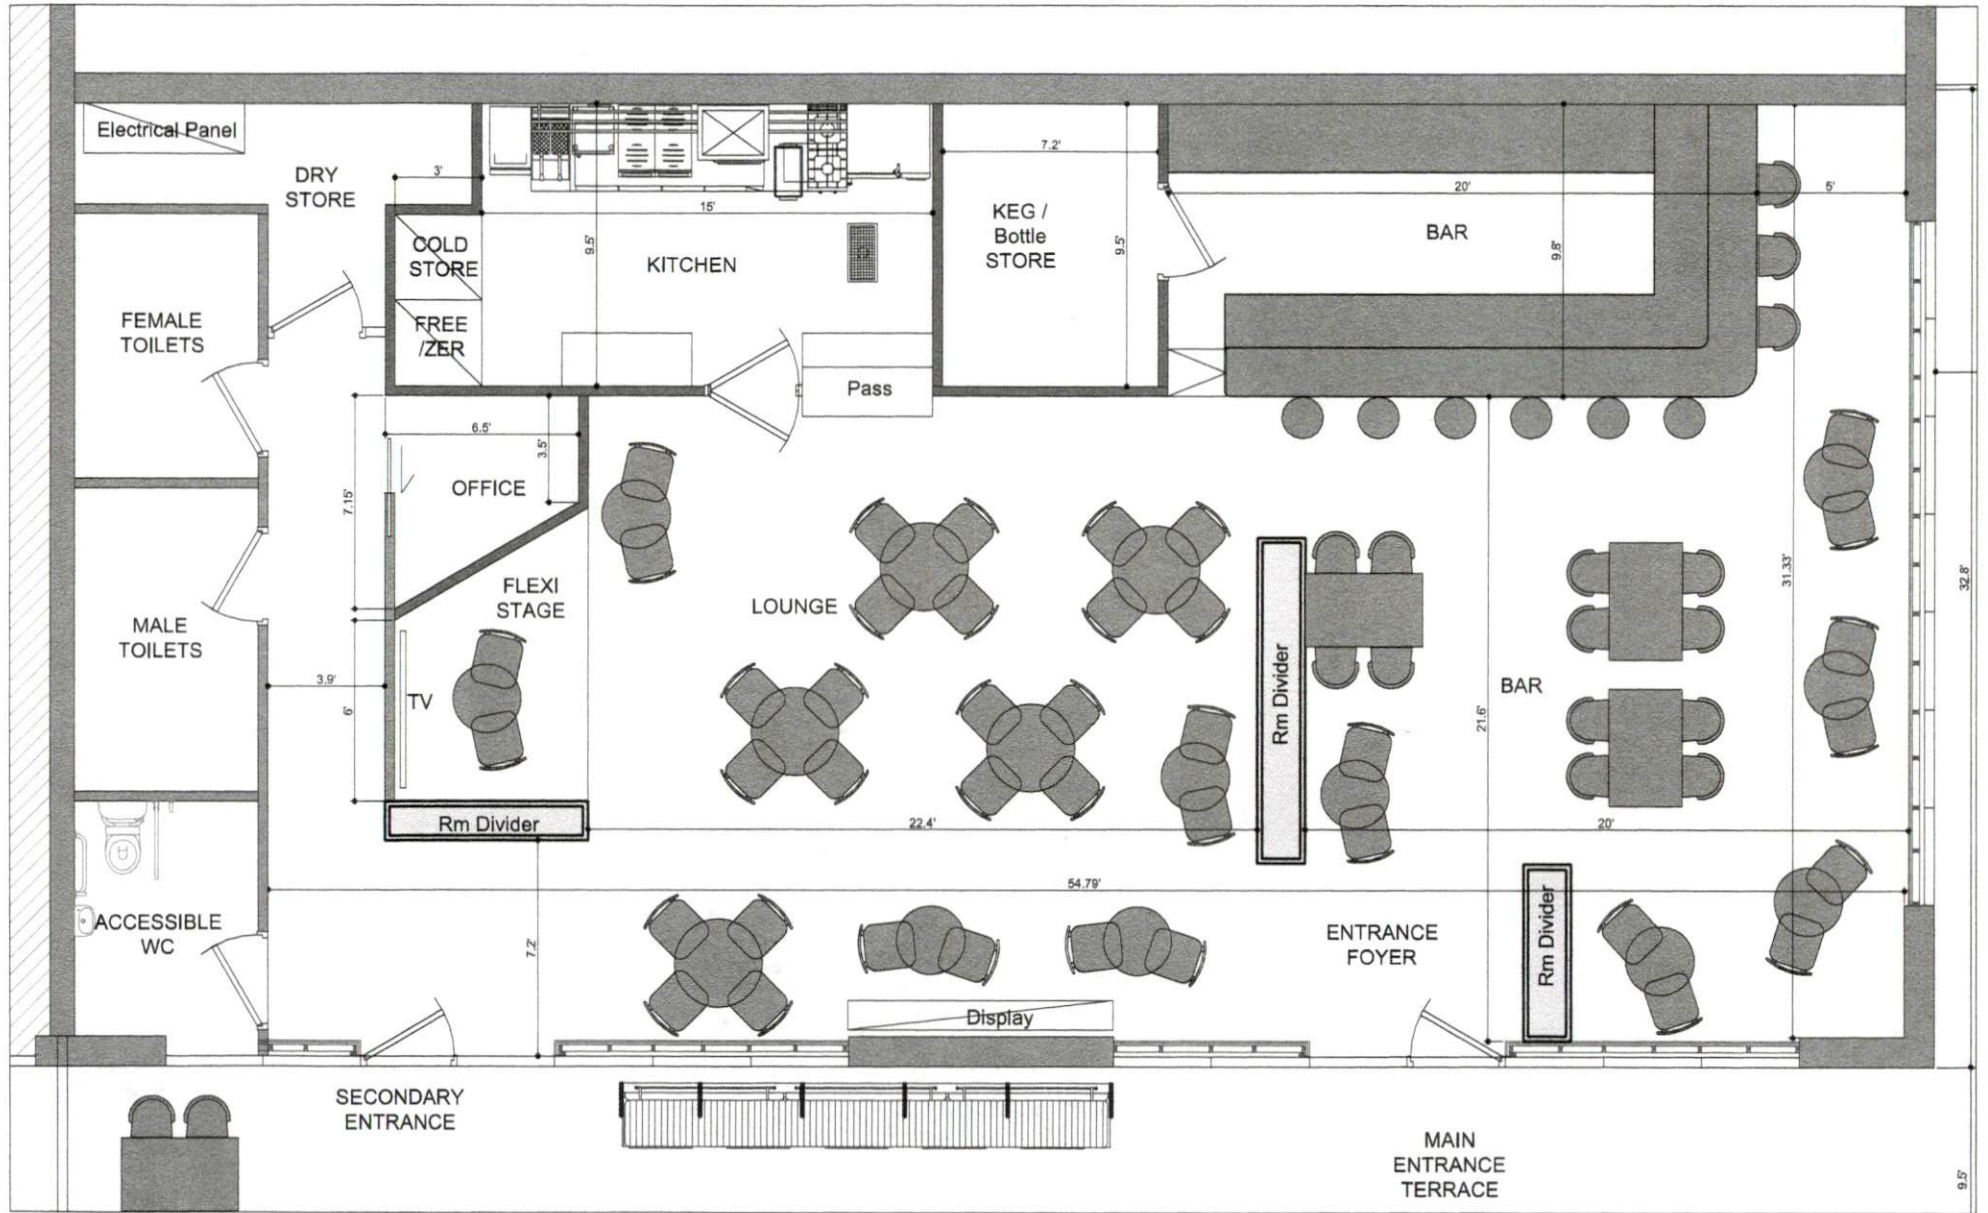

KITCHEN / KEGS STORE PLAN
 SCALE: 1:10

○ PROPOSED FLOOR PLAN
 SCALE: 1:25