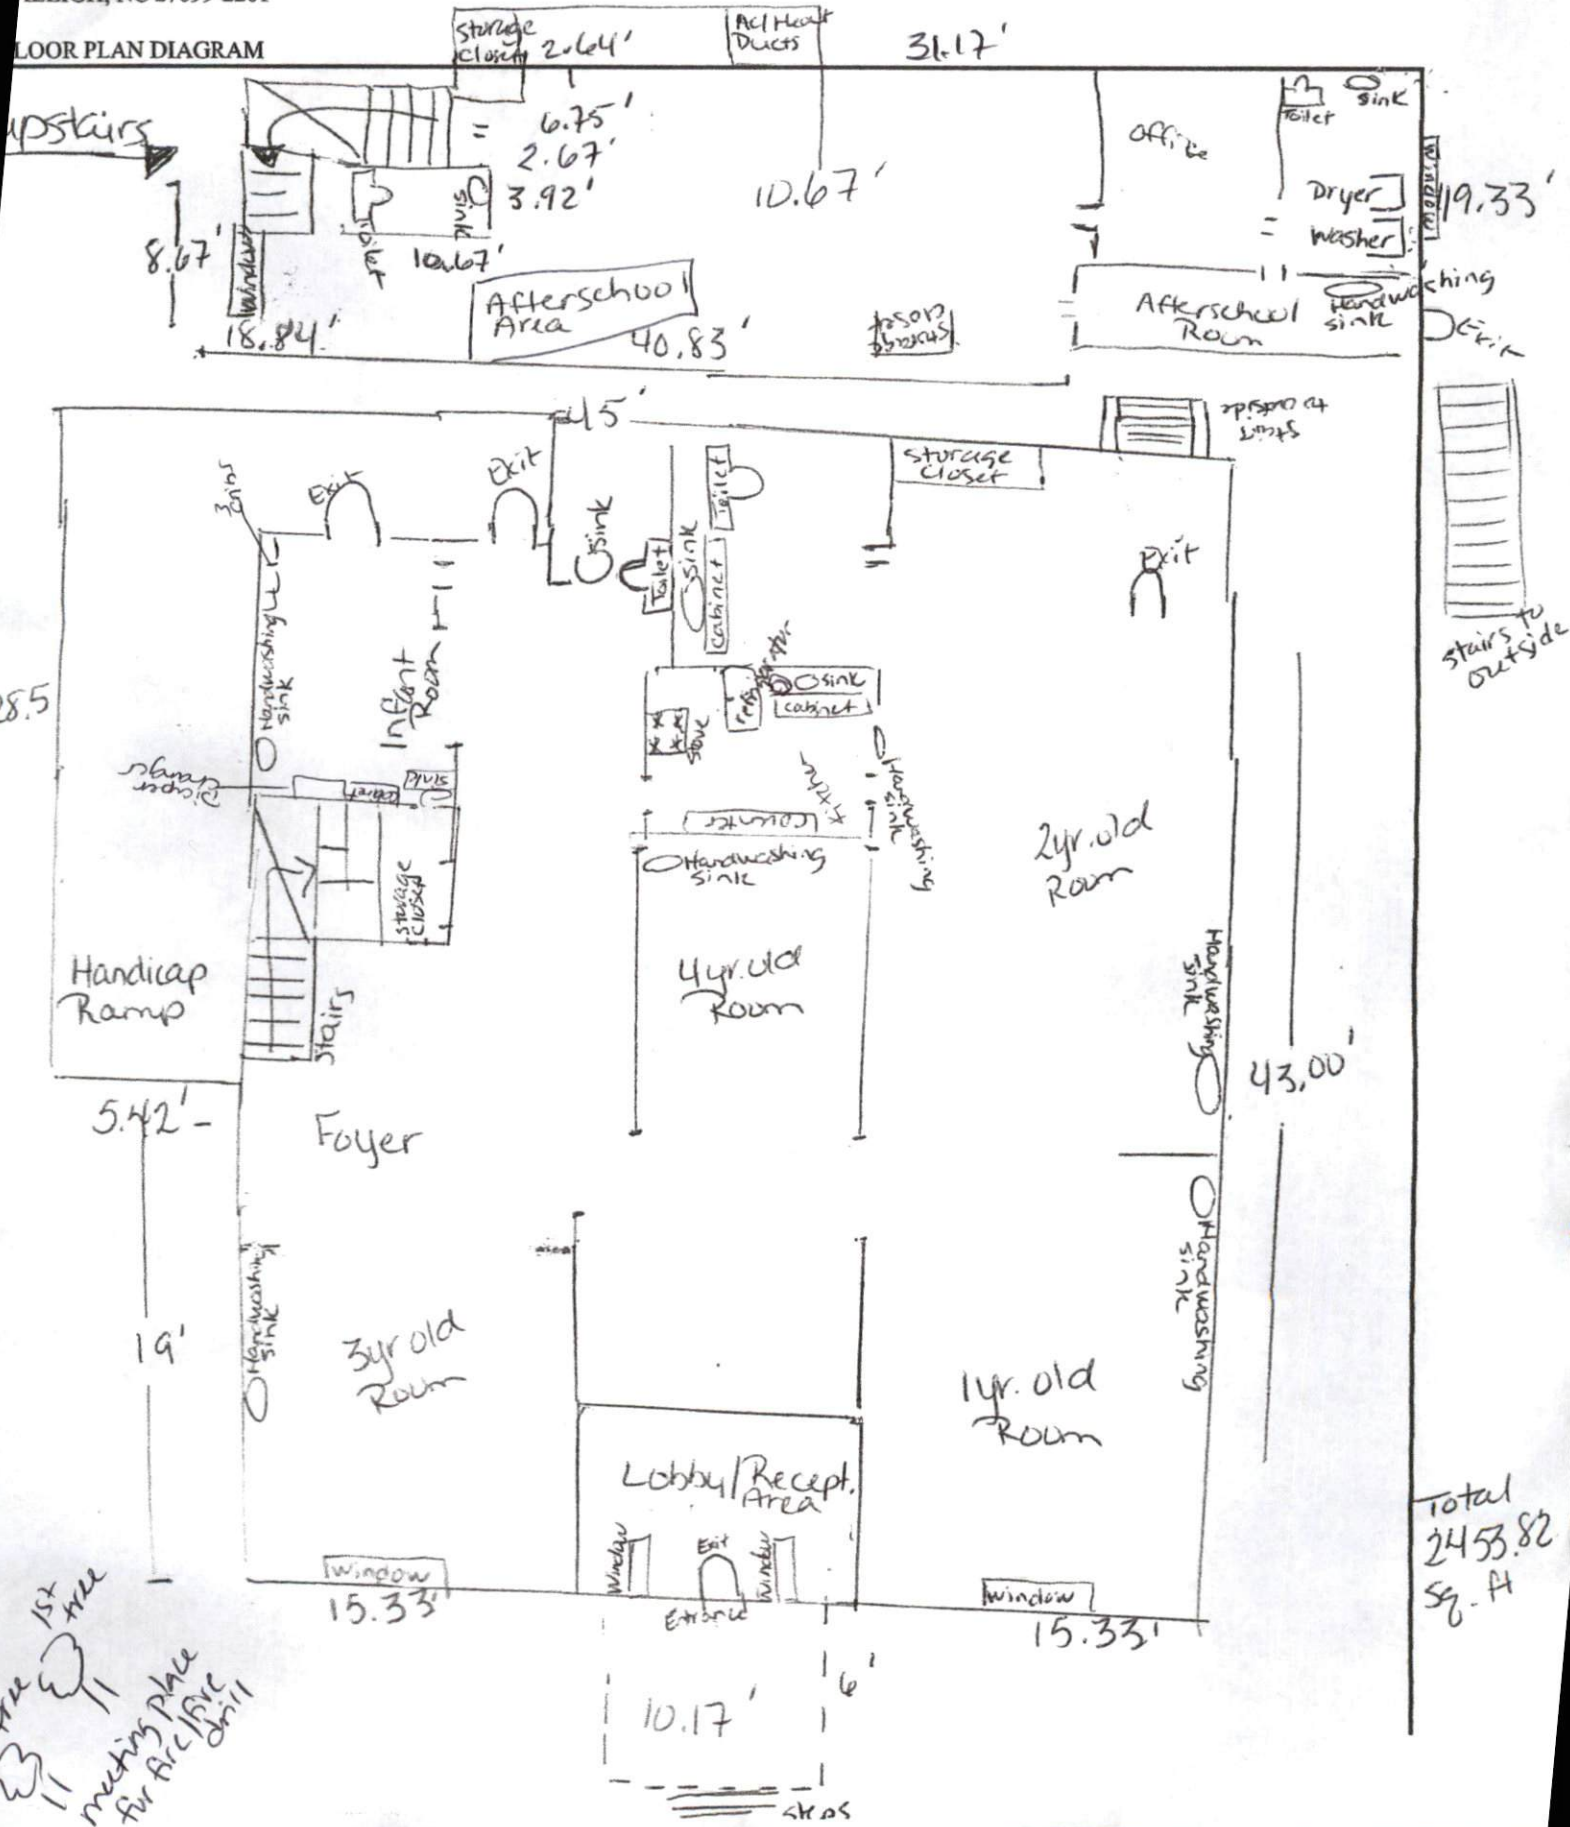

Ceiling Height \_\_\_\_\_  
 # of Rooms Approved 6  
 Date \_\_\_\_\_  
 Date \_\_\_\_\_

FLOOR PLAN DIAGRAM

Total  
 2453.82  
 sq. ft.