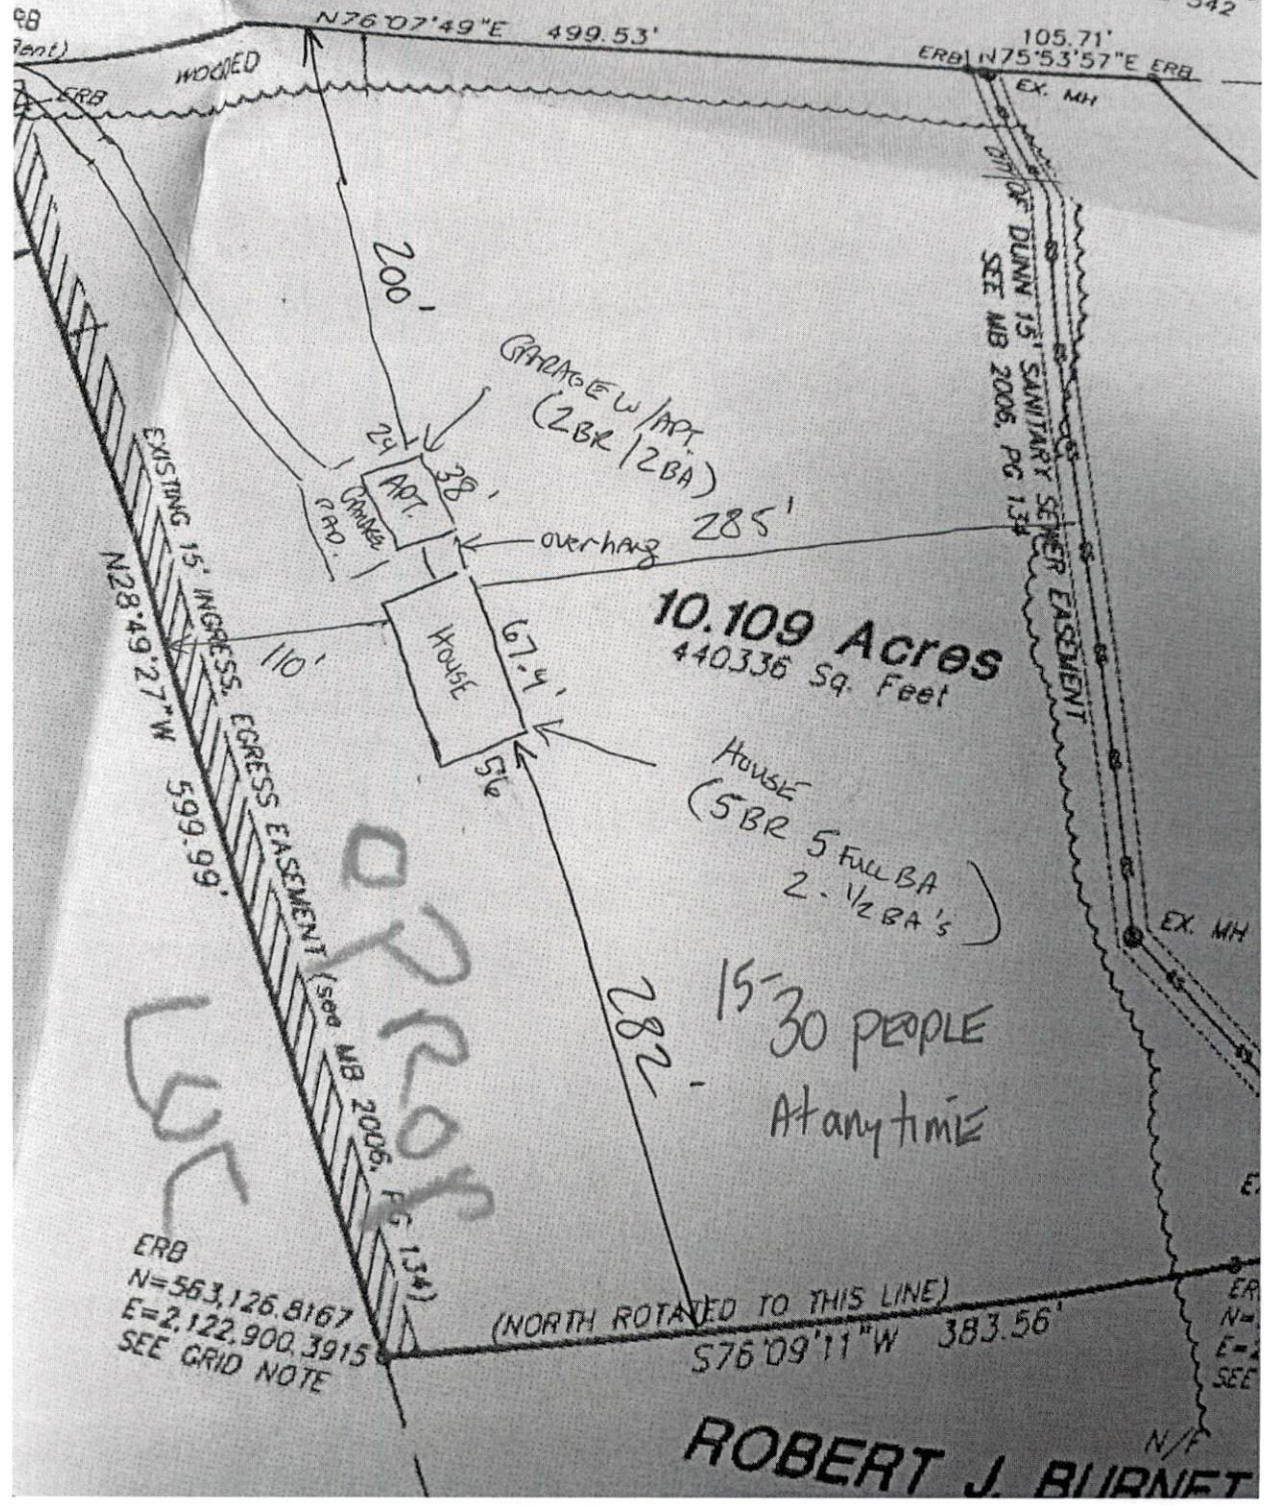

N/F
RONNIE DE
DB 3613, PG 356
MB 99, PG 542

ERB
N=563,126.8167
E=2,122,900.3915
SEE GRID NOTE

N/F
ROBERT J. BURNET