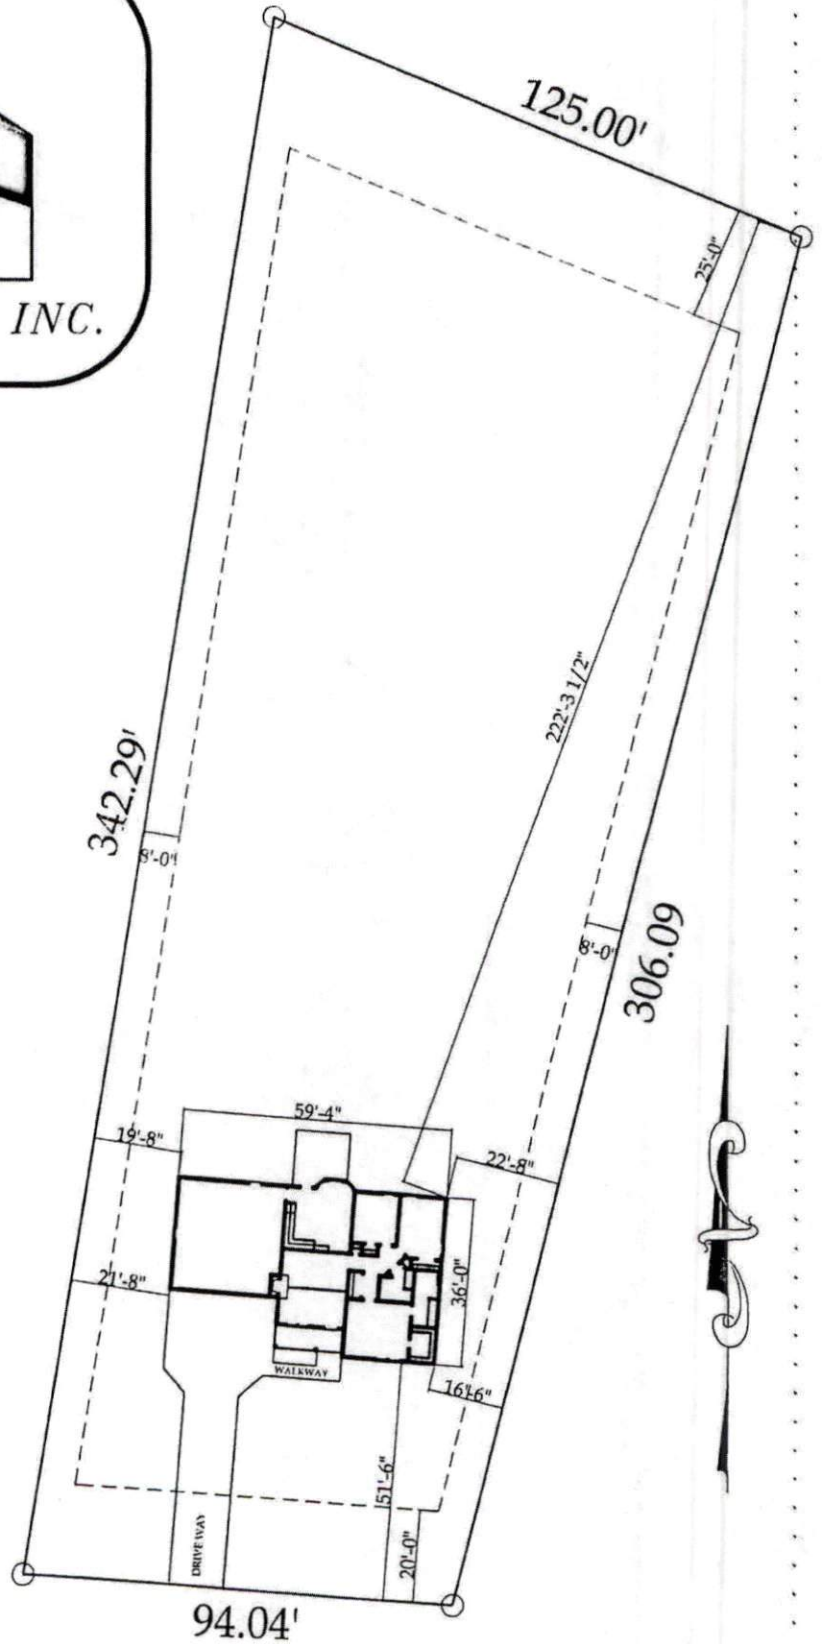

SOUTHERN BUILT, INC.

Lot T-1A
1062 OLD US 421
LILLINGTON, NC 27546
Pin 0549-68-8636.000
Pin 0549-68-9664.000
Deed Book 1596 Page 5494
Book of Maps 2002 Page 1061

LOT T-1A OLD US 421
SCALE 1" = 40'-0"