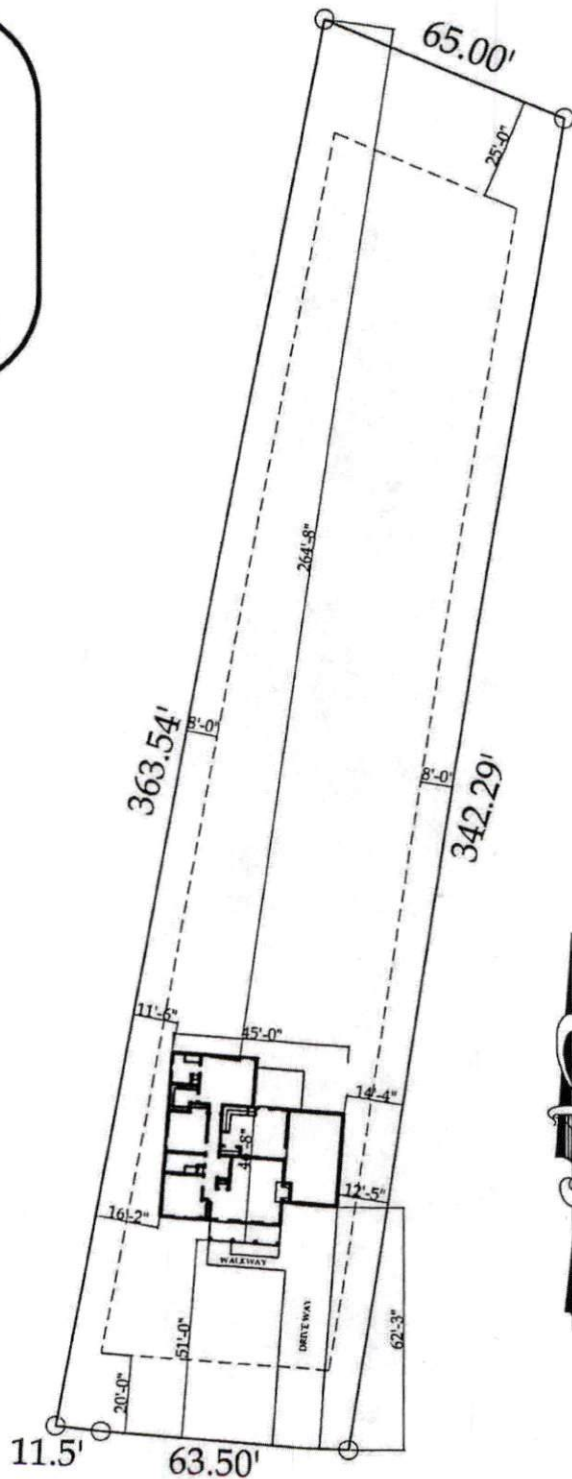

SOUTHERN BUILT, INC.

Lot T-1B  
1076 OLD US 421  
LILLINGTON, NC 27546  
Pin 0549-68-8636.000  
Pin 0549-68-9664.000  
Deed Book 1596 Page 5494  
Book of Maps 2002 Page 1061

LOT T-1B OLD US 421  
SCALE 1" = 40'-0"