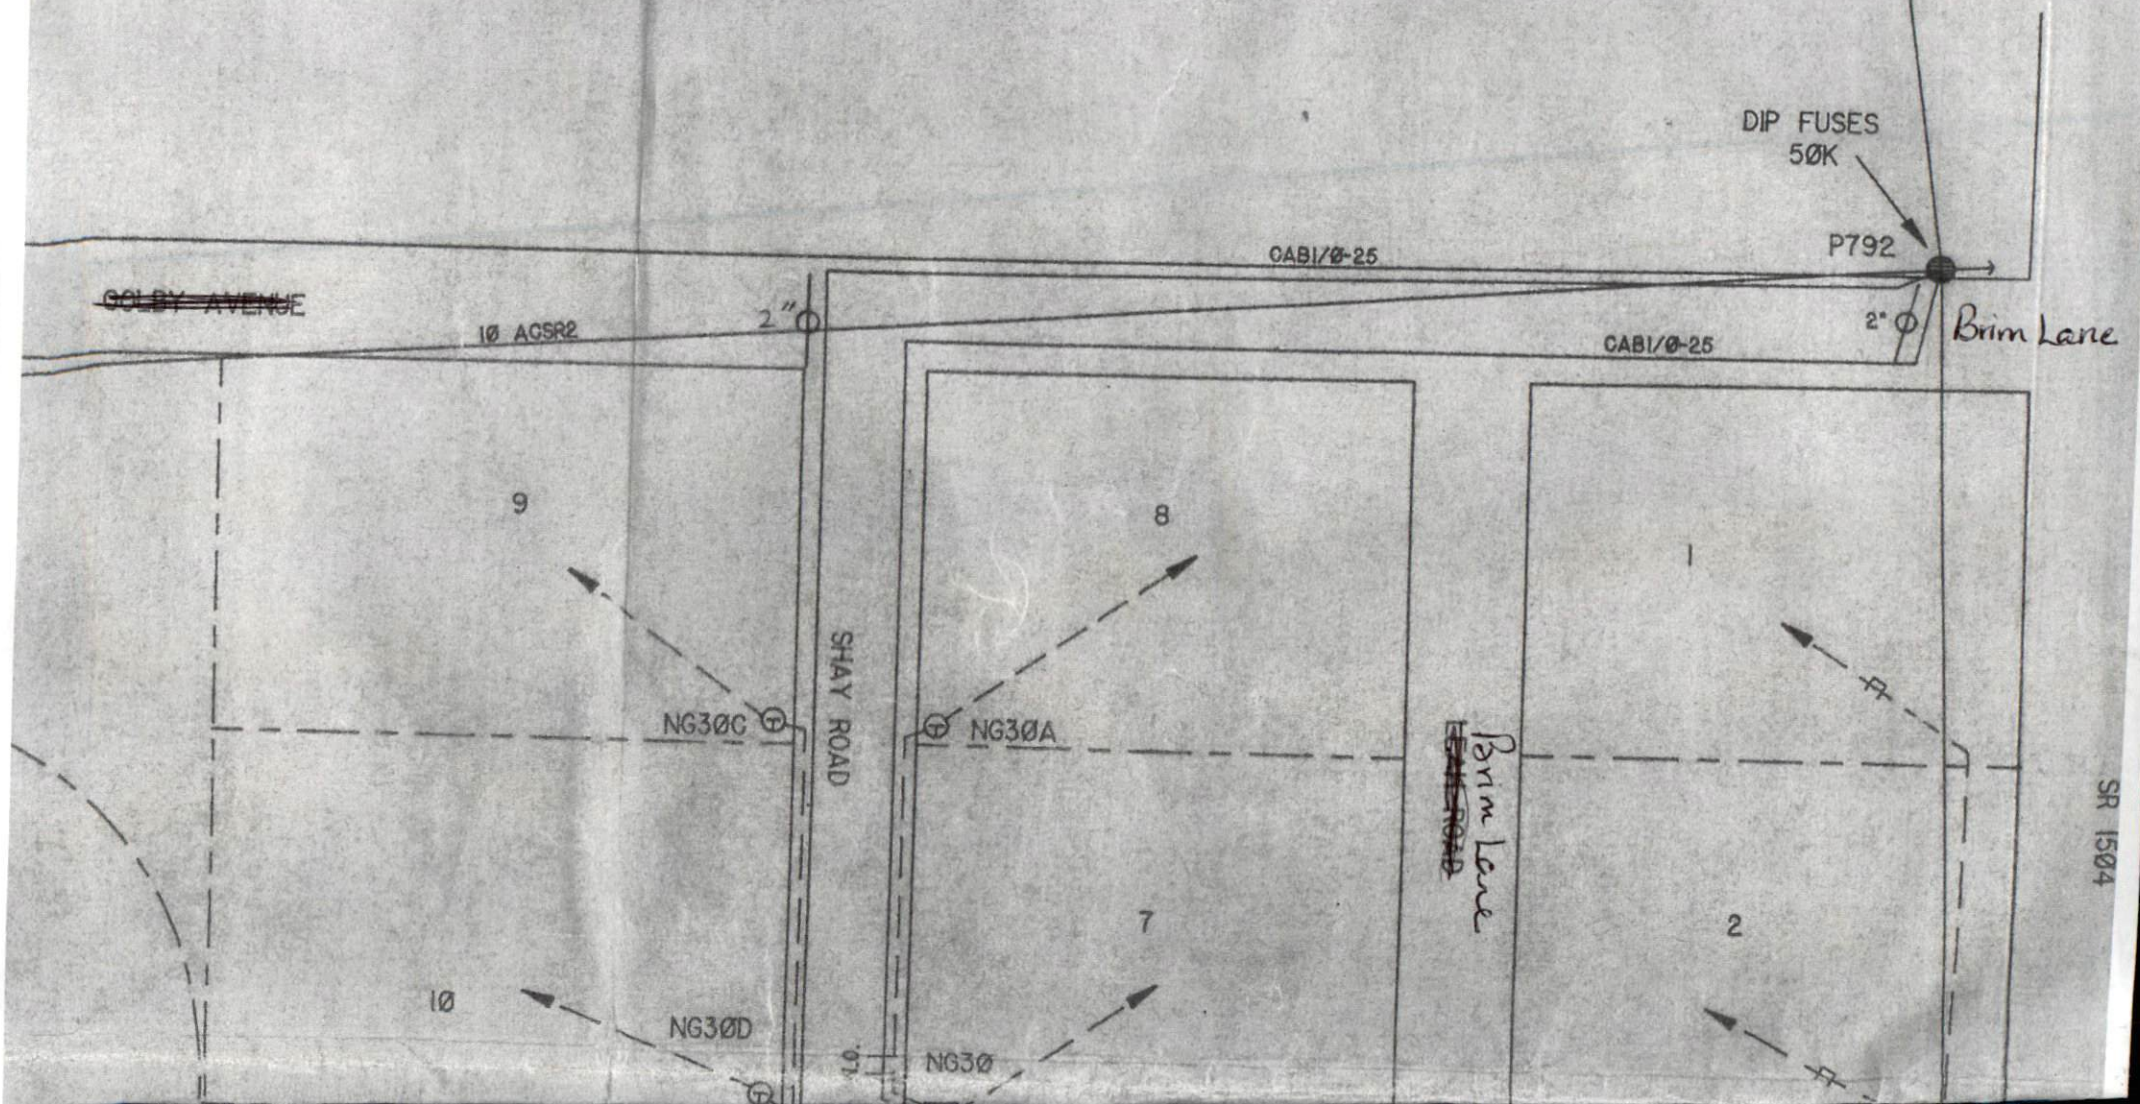

TJ 143043  
VICINITY MAP

DIP FUSES  
50K

P792

CABI/Ø-25

2"

Brim Lane

CABI/Ø-25

1Ø ACSR2

2"

~~GOLBY AVENUE~~

9

8

1

SHAY ROAD

NG30C

NG30A

~~Brim Lane~~  
Brim Lane

SR 1504

10

7

2

NG30D

NG30

Ø1