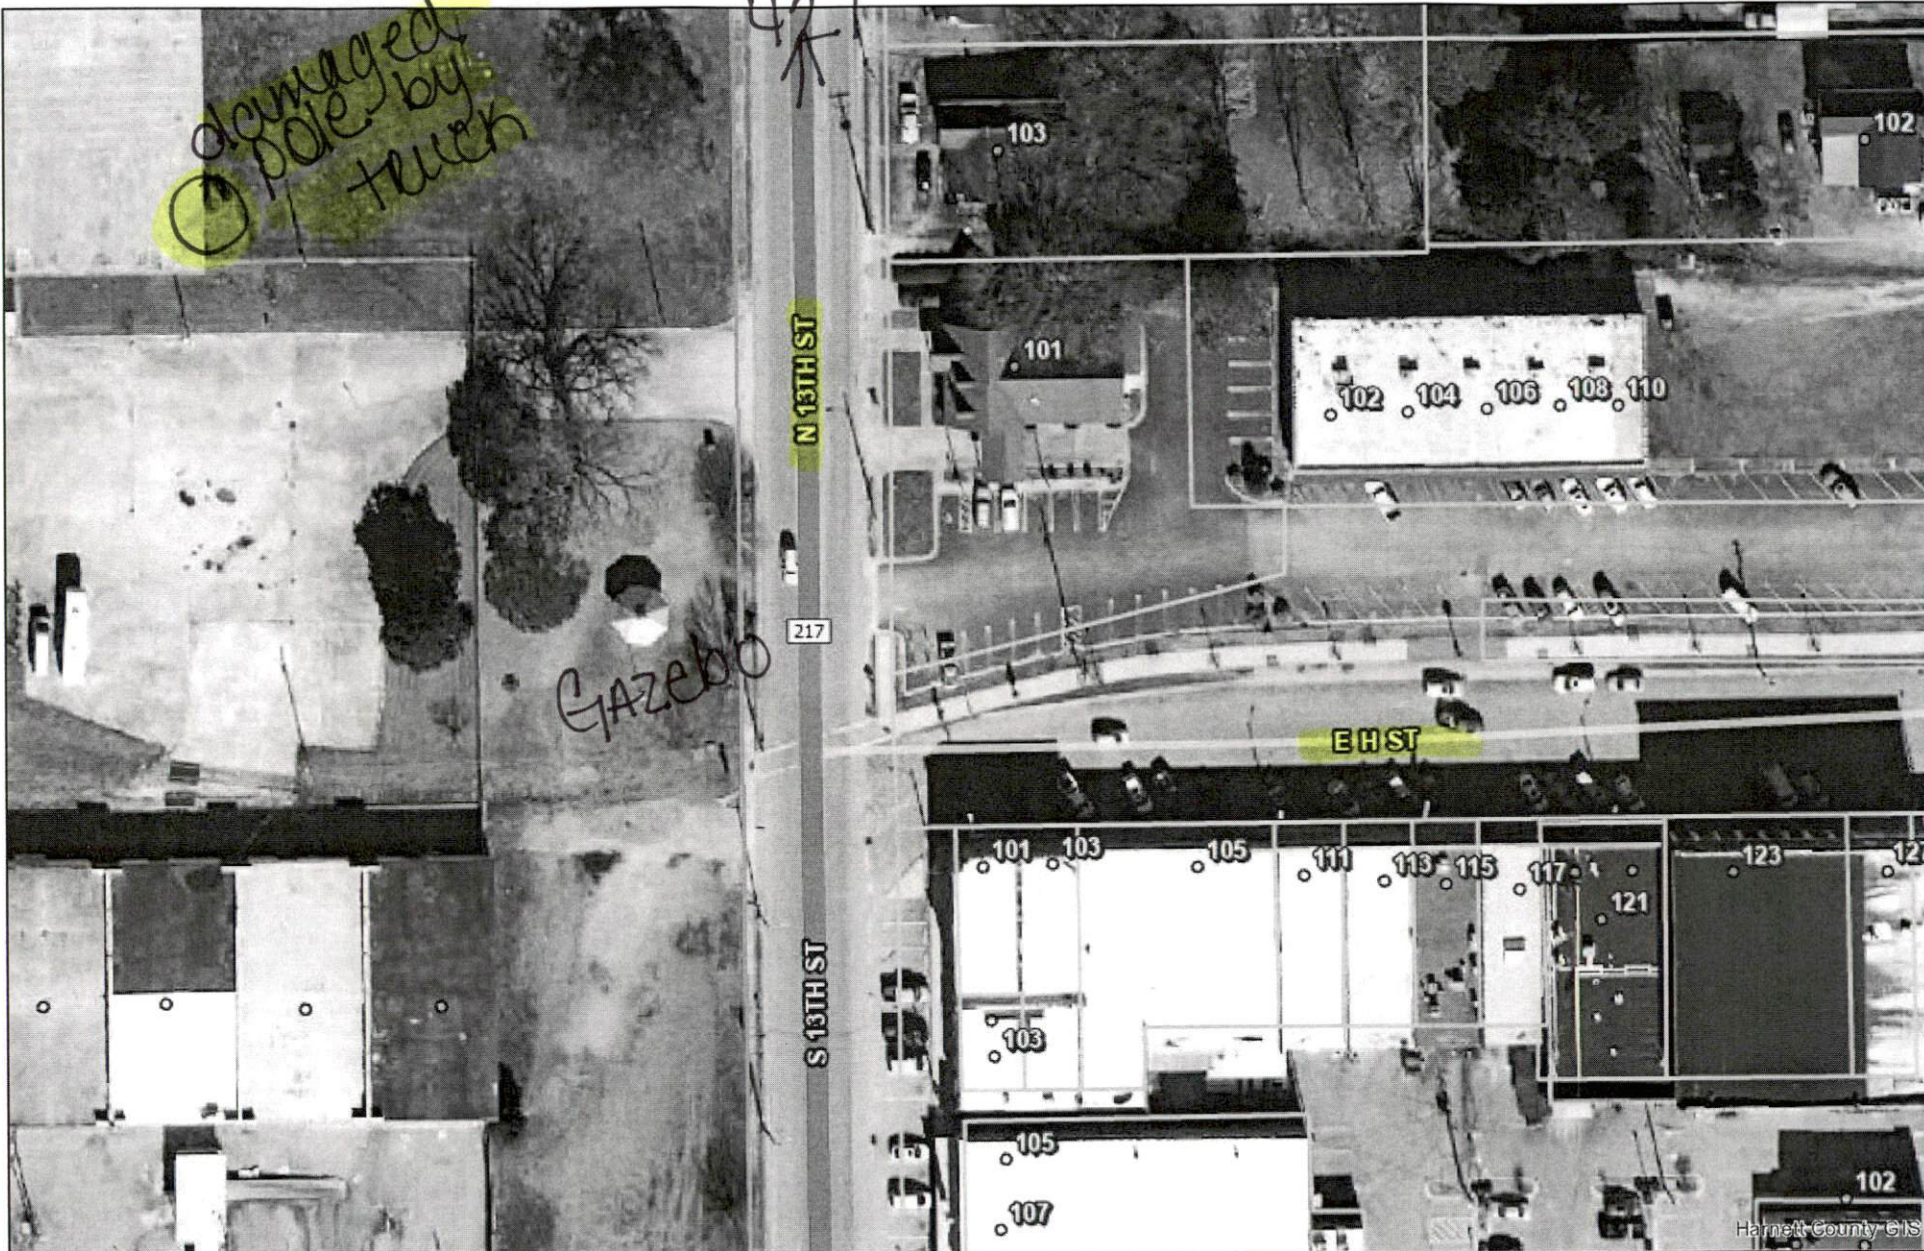

Harnett GIS

NOT FOR LEGAL USE

- | | | |
|-------------------------------|--------------------|------------------|
| Surrounding County Boundaries | Airport | Road Centerlines |
| City Limits | Major Roads | Railroad |
| County Boundary | Interstate | Parcels |
| Address Numbers | NC | Cape Fear River |
| | US | |

1 inch = 94 feet

GIS/E-911 Addressing

September 7, 2023

Harnett County GIS