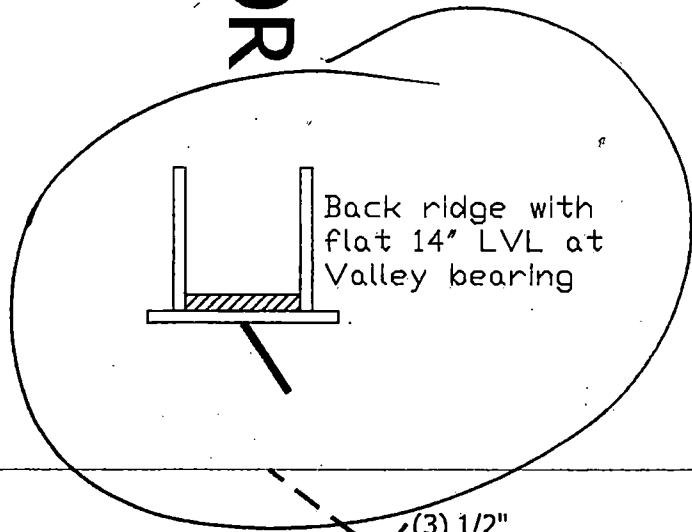

MOSS HOMEBUILDERS AND

75.42780

PLAN NO.
DK2331

11 7/8 LVL Live NO Splices

11 7/8 LVL Live NO Splices

OR

12:12 PITCH

12:12